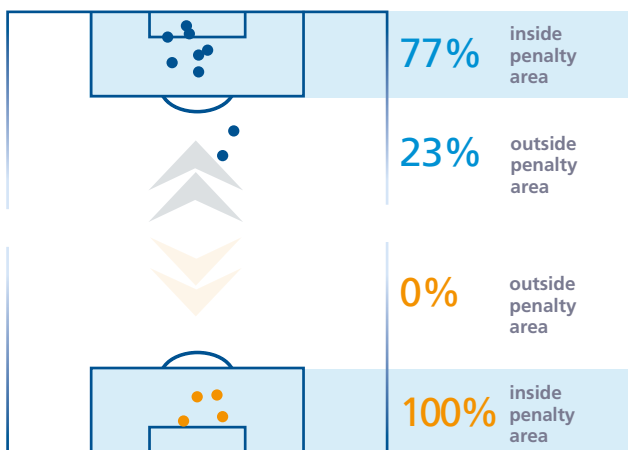

NO. = Squad number; = Clean sheets; MINS = Minutes played; G = Goals; A = Assists.

Average possession

45% Total

Shots per match

Shots per goal

Shots on target per match

9

Goals scored
Goal location