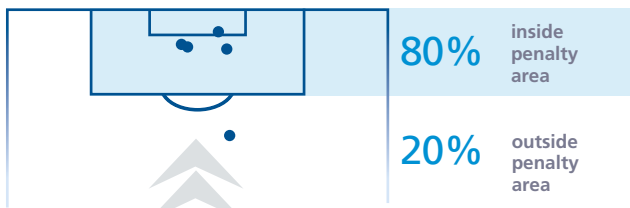

Goals scored

Goal location

4 open-play goals

1 set-piece goals

0 own-goals

- from corners 1
- from free kicks 0
- from penalties 0
- from throw-ins 0

7