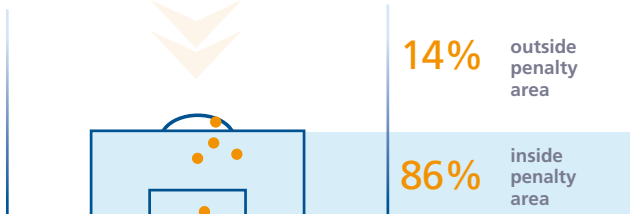

Goal location

3 open-play goals

3 set-piece goals

1 own-goals

- from corners 0
- from free kicks 0
- from penalties 3
- from throw-ins 0

Team compactness

- In possession
- Out of possession

Team shape