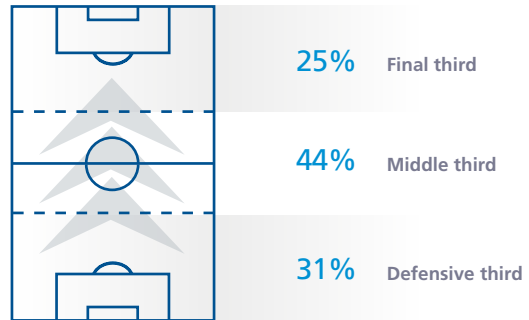

Average possession

48% Total

Shots per match

Shots per goal

Shots on target per match

Shots on target per goal

12

Goals scored
Goal location