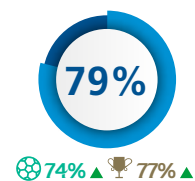

Final third	78%	123
Middle third	80%	317
Defensive third	80%	141