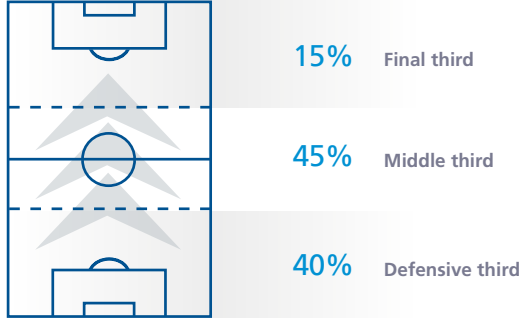

Average possession

Shots per match

Shots per goal

Shots on target per match

3
Goals scored
Goal location