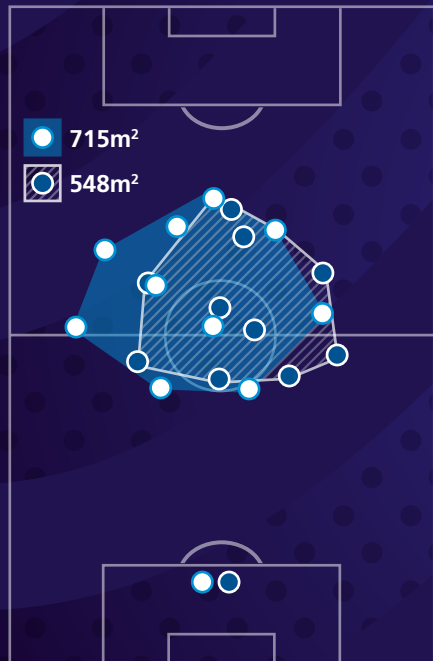

The representation of player positions has been taken from one match. Team compactness and team shape data represents the team's tournament average.

Team compactness

- In possession
- Out of possession