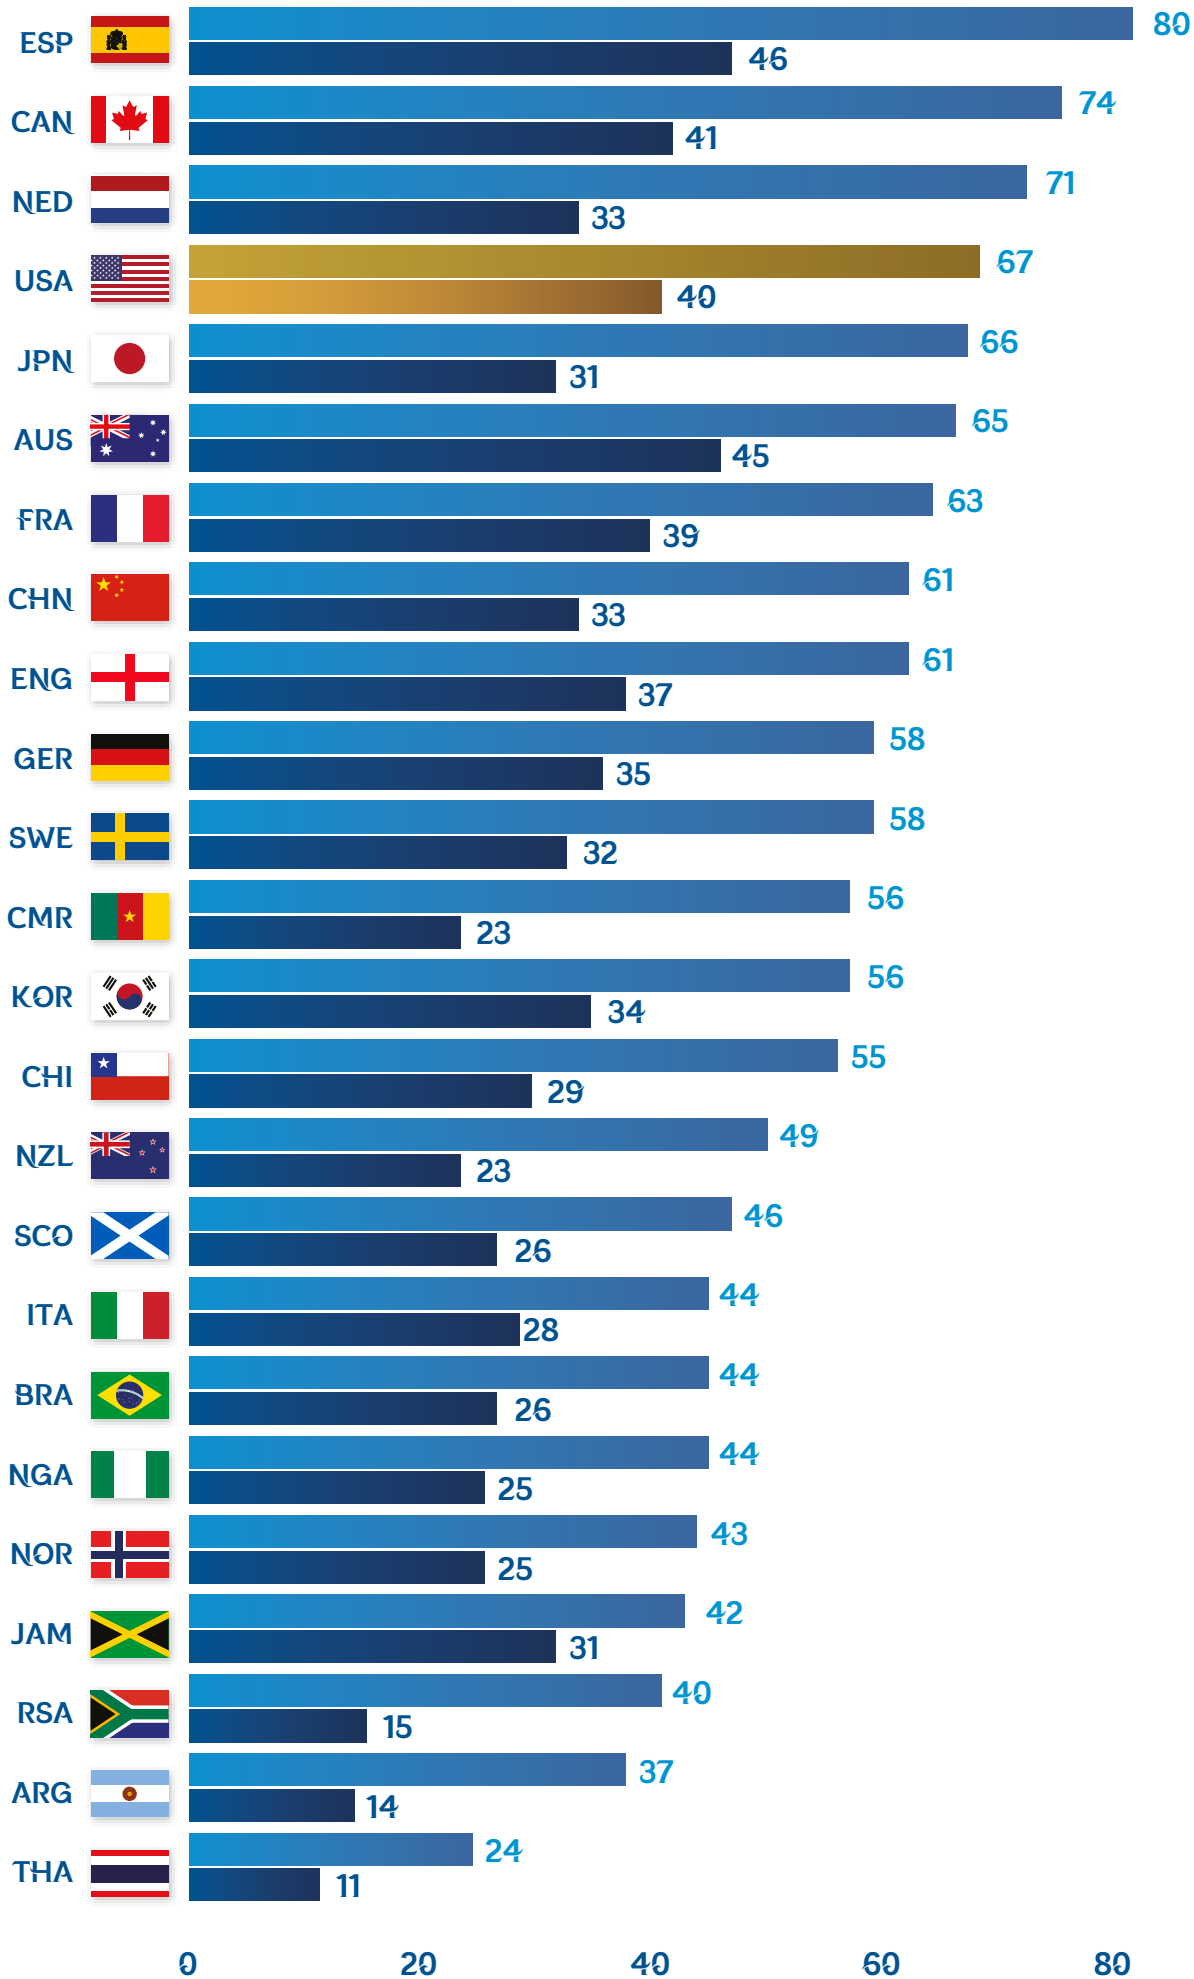

FIFA WWC 2019

Opponents bypassed
Opposition defenders bypassed

Own players and own defenders bypassed

Tournament averages

FIFA WWC 2019

Crosses and cross success %

Tournament averages

Final third and penalty area entries