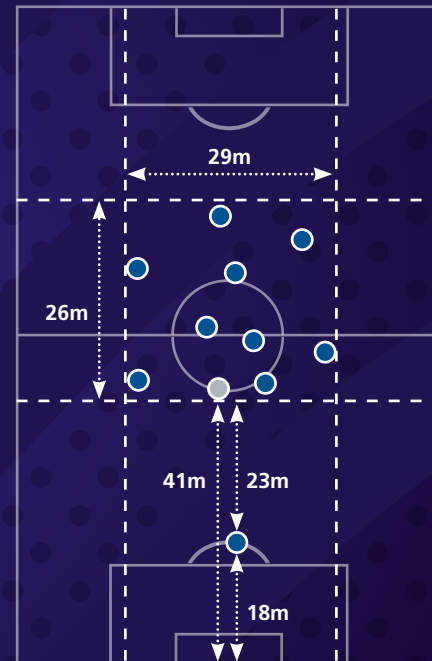

The representation of player positions has been taken from one match. Team compactness and team shape data represents the team's tournament average.

Team passing accuracy

Team passes 581

Goalkeeper passing success