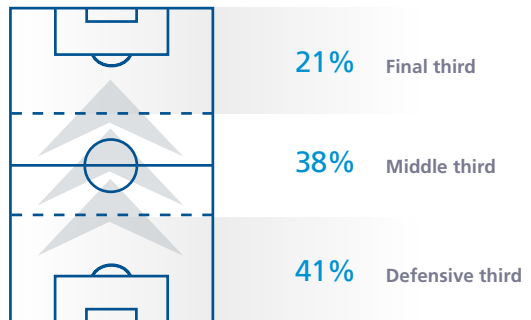

Average possession

45% Total

Shots per match

Shots per goal

Shots on target per match

9

Goals scored
Goal location