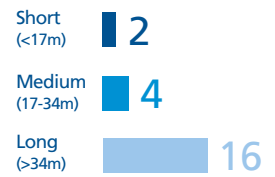

Goalkeeper passing length