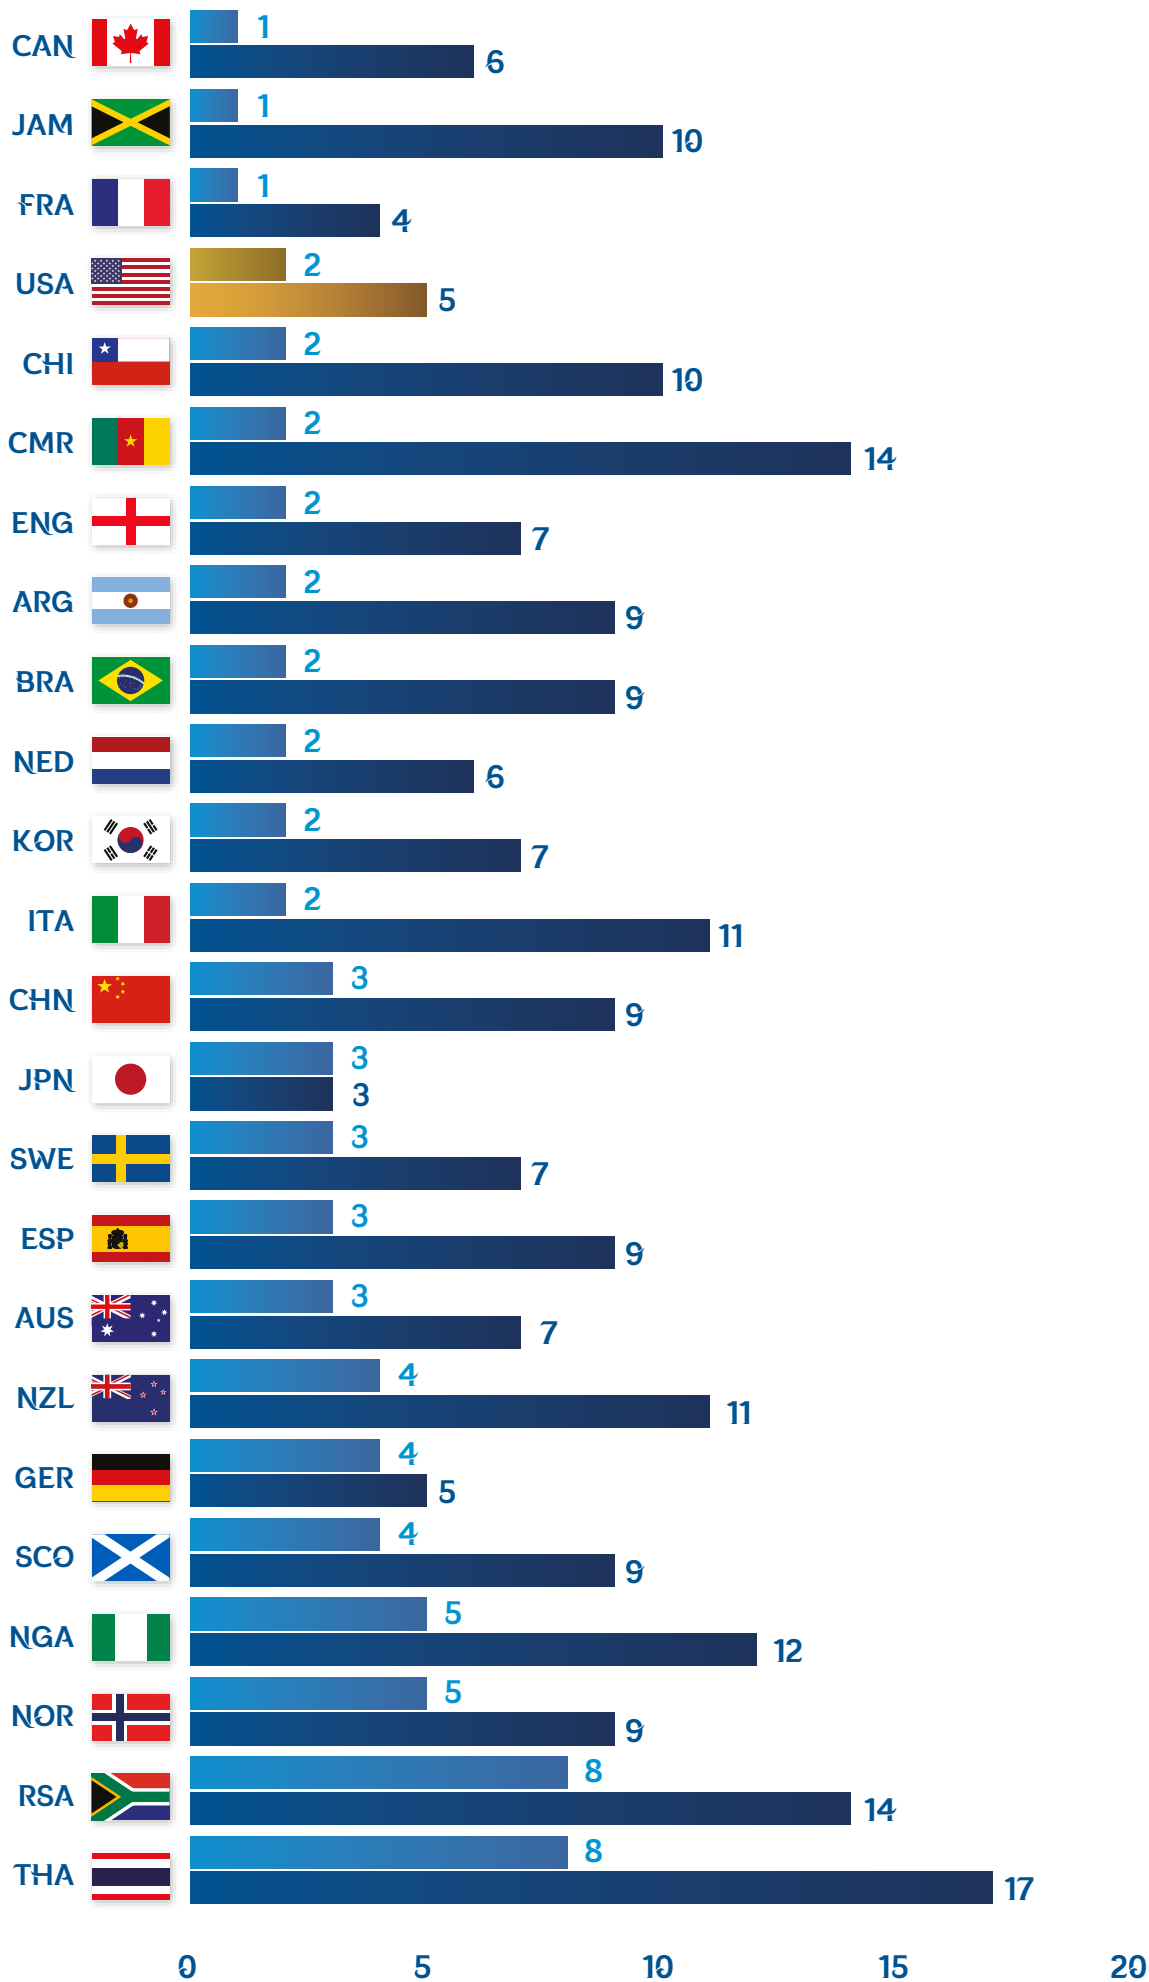

Inside and outside defensive line breaks against