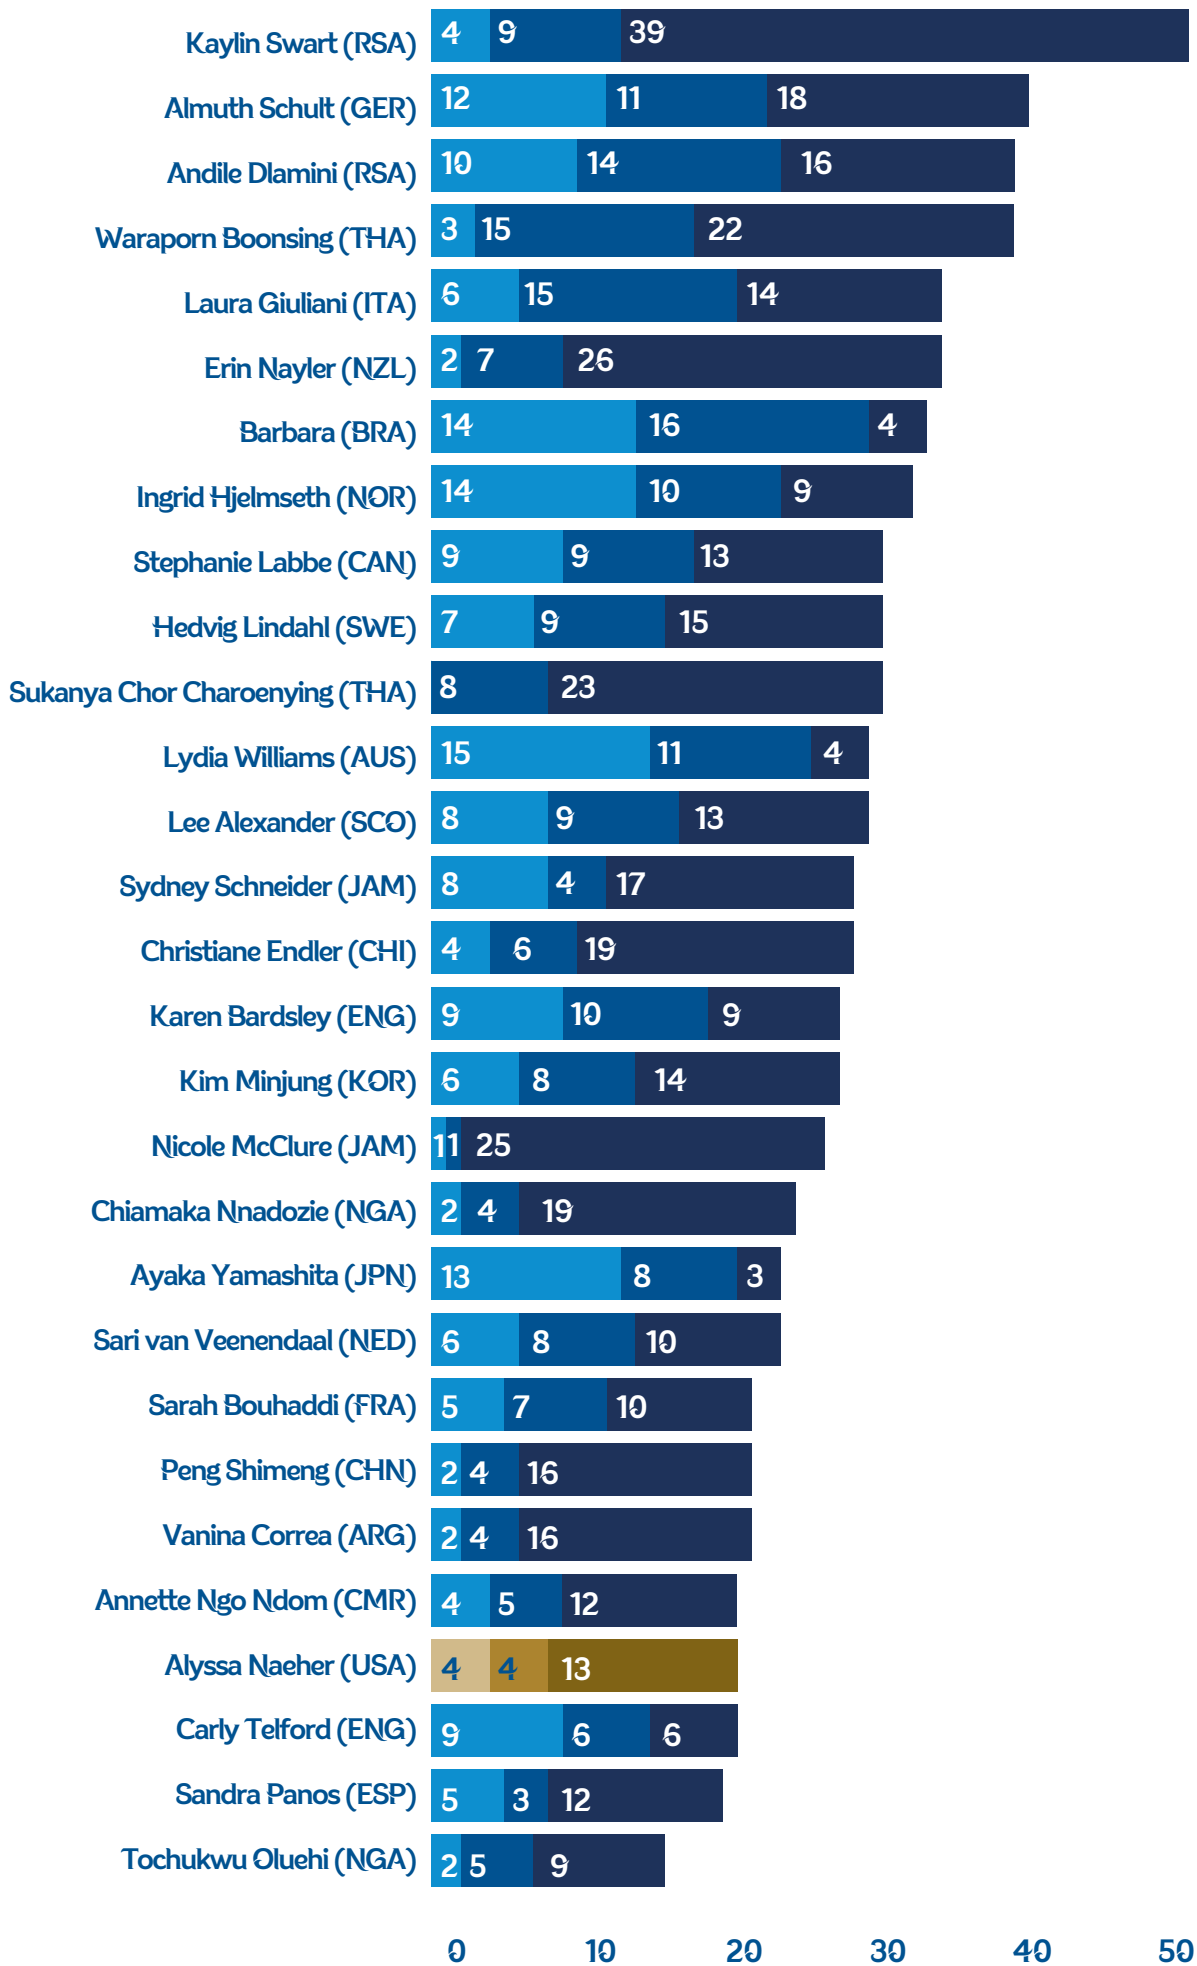

Tournament averages

FIFA WWC 2019

Number of activities above 23 km/h

Tournament averages

FIFA WWC 2019

Goalkeeper passes

Tournament averages

Goalkeeper pass length