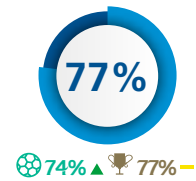

Final third	70%	61
Middle third	74%	203
Defensive third	83%	168