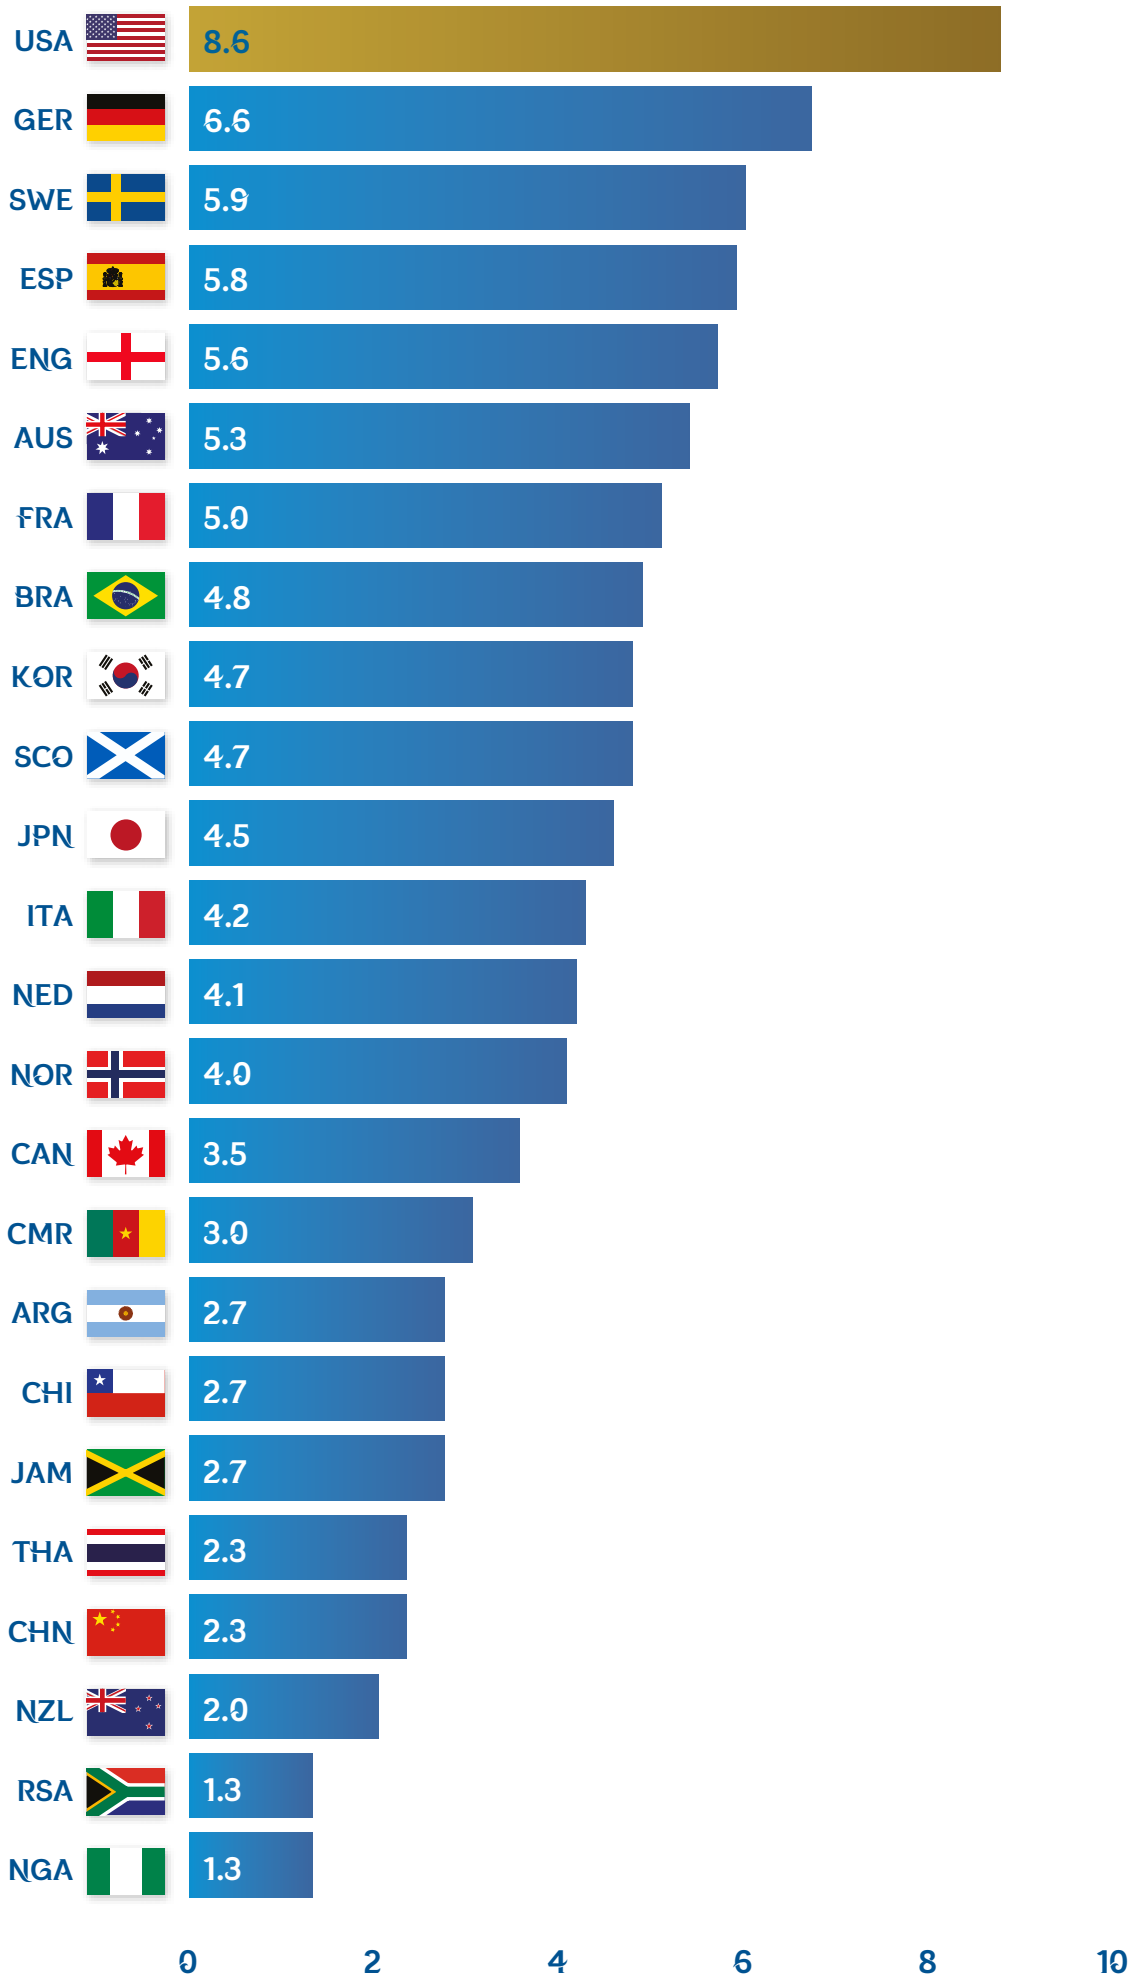

Tournament averages

FIFA WWC 2019

Inside and outside defensive line breaks against

Tournament averages

FIFA WWC 2019

Shots per match

Tournament averages

Shots on target per match