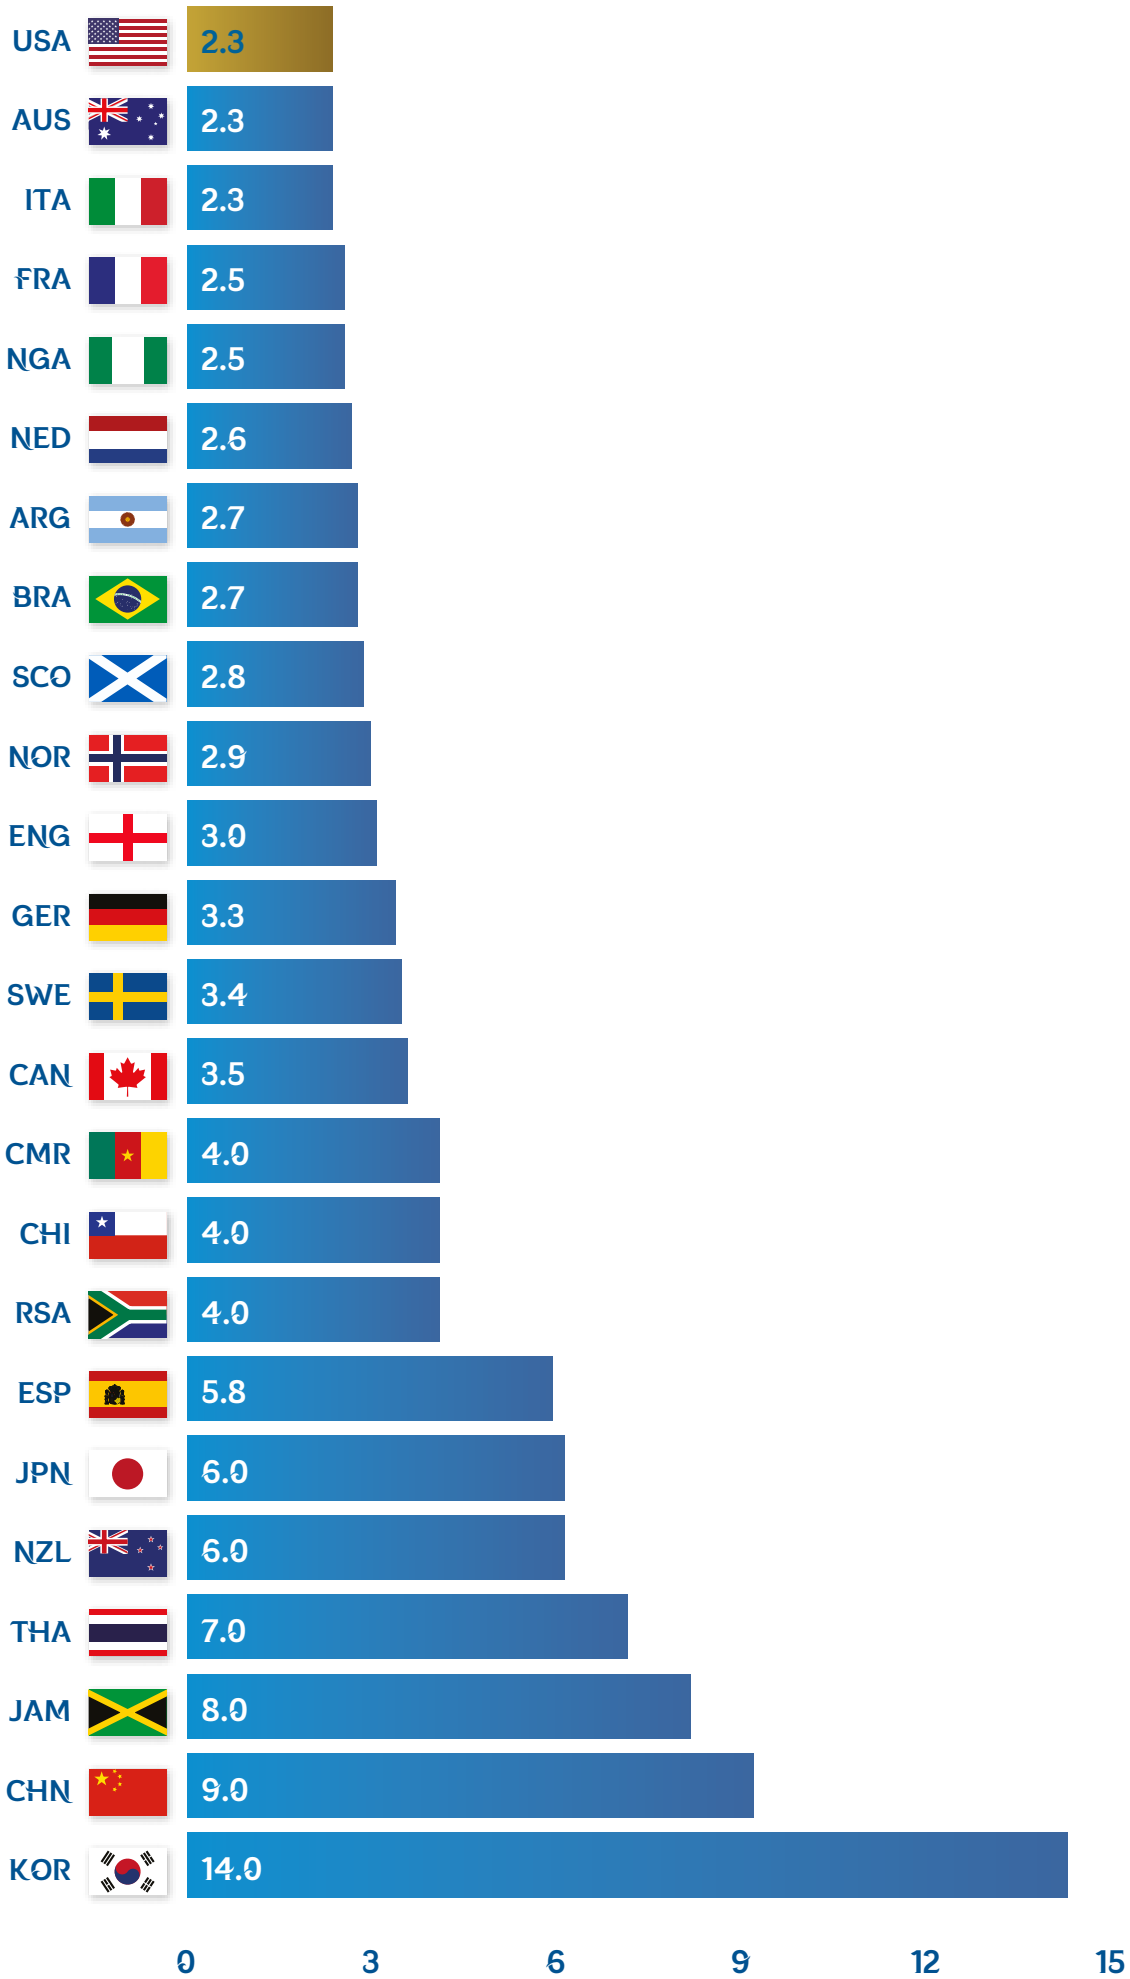

Shots on target per goal