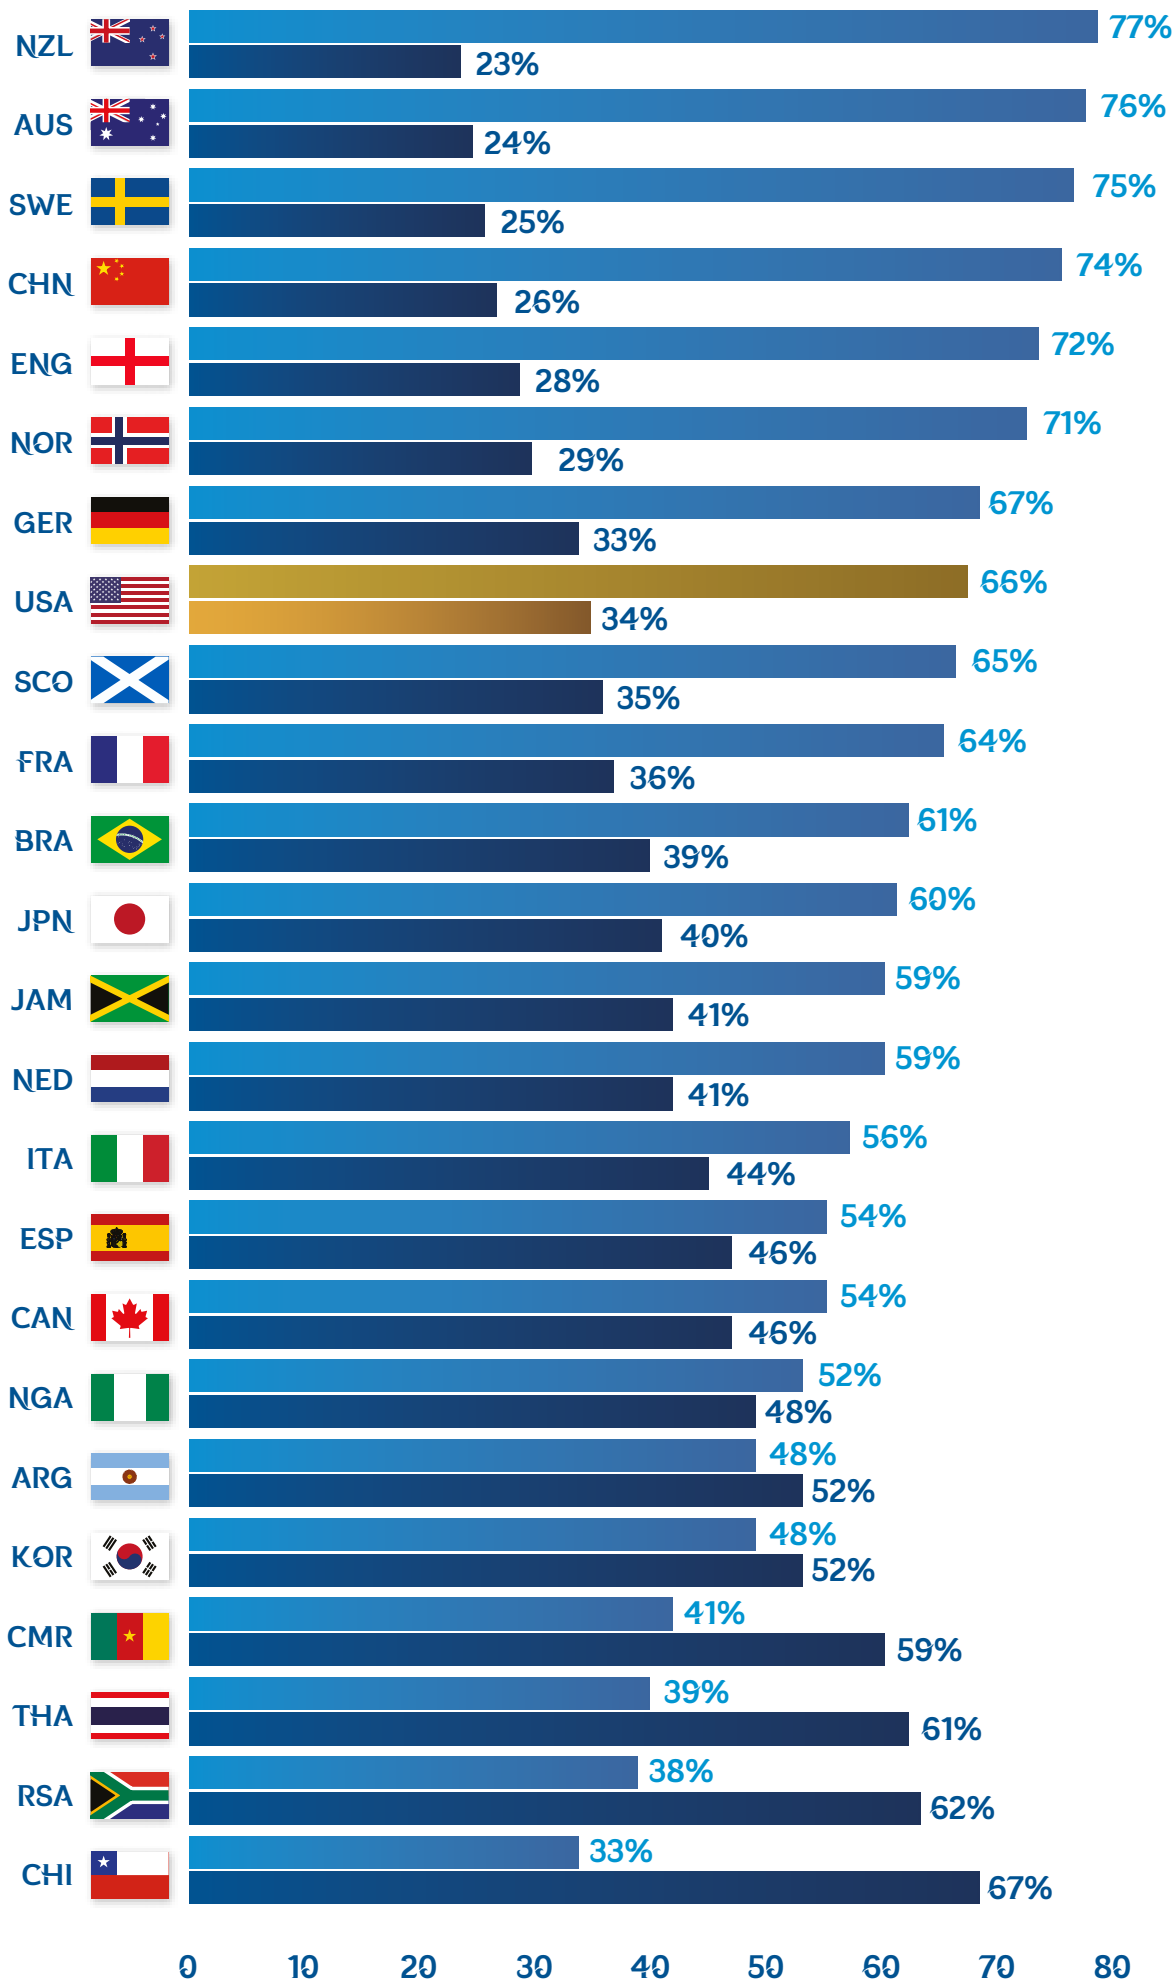

Shots inside/outside penalty area

Tournament averages