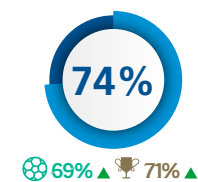

Team passing accuracy

Team passes 492

Goalkeeper passing success

Goalkeeper passes 22

Goalkeeper passing length

Final third	75%	112
Middle third	81%	275
Defensive third	82%	105

Short (<17m)	5
Medium (17-34m)	7
Long (>34m)	10