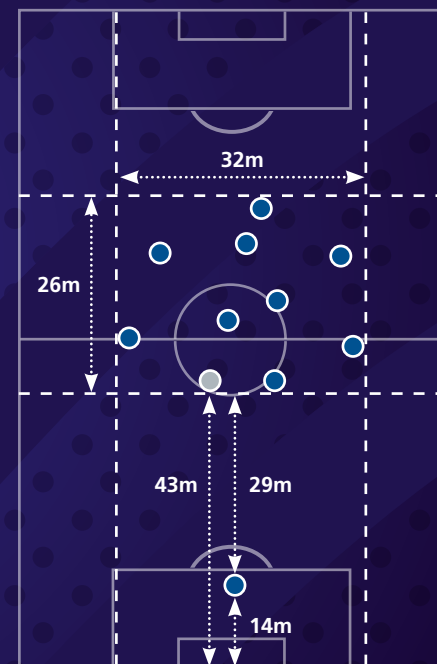

Team shape

- In possession
- Deepest defender

- Out of possession
- Deepest defender

The representation of player positions has been taken from one match. Team compactness and team shape data represents the team's tournament average.