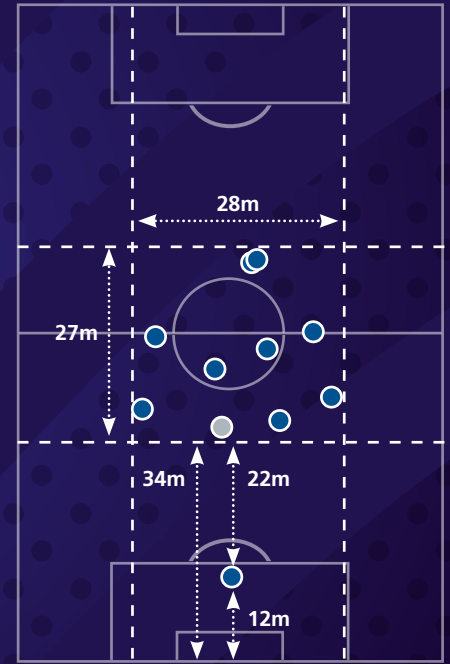

- Out of possession
- Deepest defender

The representation of player positions has been taken from one match. Team compactness and team shape data represents the team's tournament average.

Team passing accuracy

Team passes **454**

Goalkeeper passing success

Goalkeeper passes **33**

Goalkeeper passing length

Final third	64%	61
Middle third	74%	211
Defensive third	82%	182

Short (<17m)	14
Medium (17-34m)	10
Long (>34m)	9