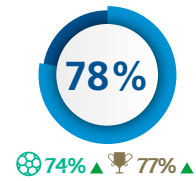

Final third	82%	87
Middle third	79%	227
Defensive third	78%	144