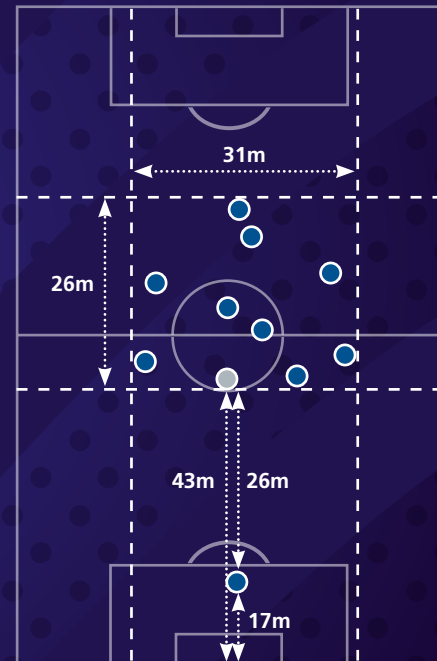

- Out of possession
- Deepest defender

The representation of player positions has been taken from one match. Team compactness and team shape data represents the team's tournament average.

Team passing accuracy