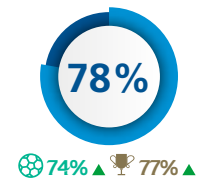

Team passing accuracy