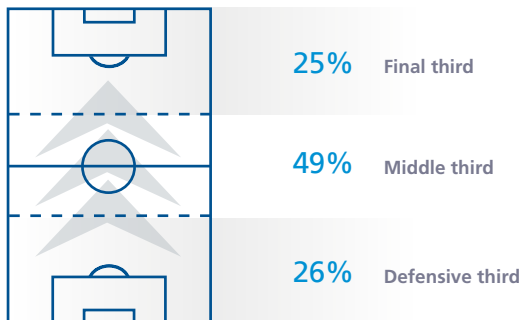

Average possession

61% Total

Shots per match

Shots per goal

Shots on target per match

Shots on target per goal

4

Goals scored
Goal location