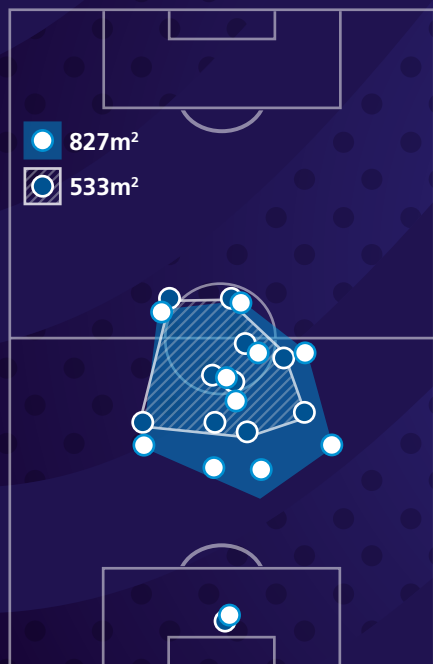

Team compactness

- In possession
- Out of possession

Team shape

- In possession
- Deepest defender

- Out of possession
- Deepest defender

The representation of player positions has been taken from one match. Team compactness and team shape data represents the team's tournament average.