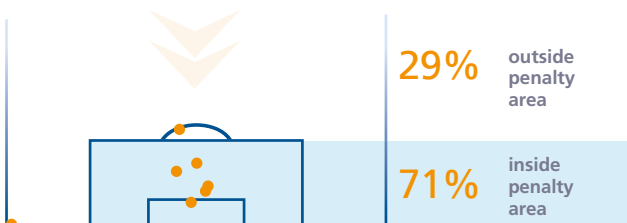

4 open-play goals

3 set-piece goals

0 own-goals

- from corners 1
- from free kicks 1
- from penalties 1
- from throw-ins 0

Team compactness

- In possession
- Out of possession

Team shape

- In possession
- Deepest defender