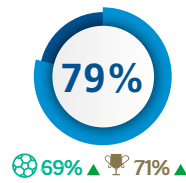

The representation of player positions has been taken from one match. Team compactness and team shape data represents the team's tournament average.

Team passing accuracy

Team passes 539

Goalkeeper passing success