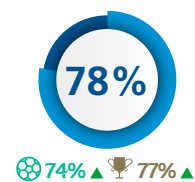

Final third	75%	112
Middle third	81%	275
Defensive third	82%	105