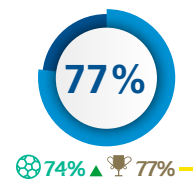

The representation of player positions has been taken from one match. Team compactness and team shape data represents the team's tournament average.

Team passing accuracy

Team passes 544

Final third	78%	131
Middle third	78%	305
Defensive third	76%	108