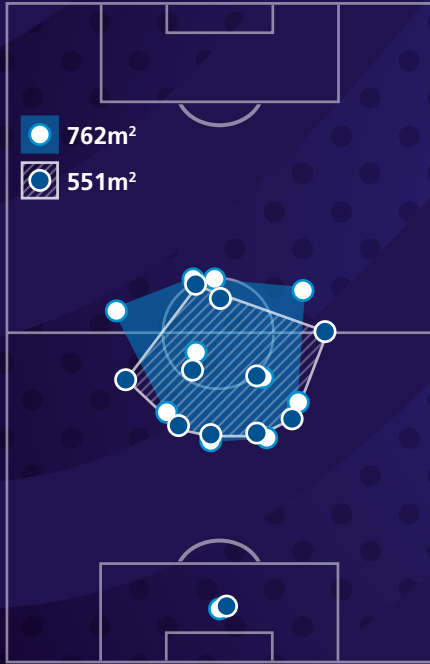

Team compactness

- In possession
- Out of possession

Team shape

- In possession
- Deepest defender

- Out of possession
- Deepest defender

The representation of player positions has been taken from one match. Team compactness and team shape data represents the team's tournament average.