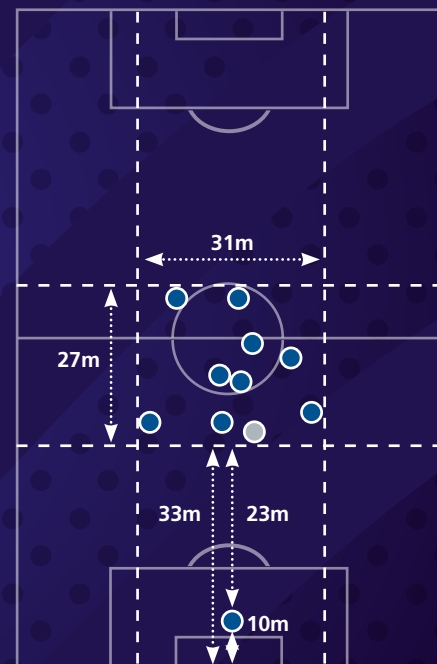

Team compactness

- In possession
- Out of possession

Team shape

- In possession
- Deepest defender

- Out of possession
- Deepest defender

The representation of player positions has been taken from one match. Team compactness and team shape data represents the team's tournament average.