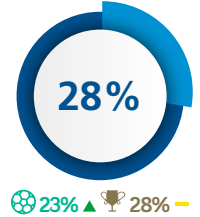

255

311 ▼ 236 ▲

Own defenders bypassed

35

45 ▼ 30 ▲

% of final-third entries leading to shots

23% ▲ 28% -

>23 km/h	2,190 _m
19-23 km/h	5,194 _m
13-19 km/h	21,041 _m
7-13 km/h	36,520 _m
0-7 km/h	41,159 _m