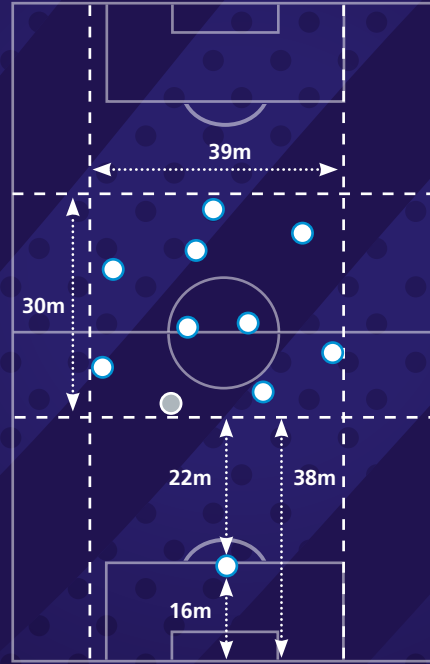

The representation of player positions has been taken from one match. Team compactness and team shape data represents the team's tournament average.

Team shape

- In possession
- Deepest defender