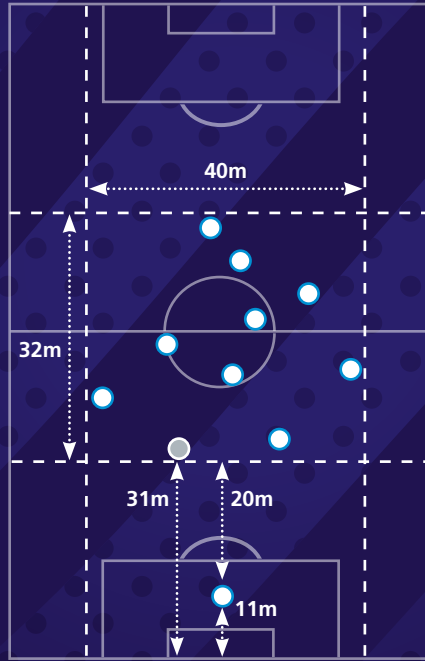

0 own-goals

- from corners 0
- from free kicks 2
- from penalties 1
- from throw-ins 0

Team compactness

- In possession
- Out of possession

Team shape

- In possession
- Deepest defender

- Out of possession
- Deepest defender