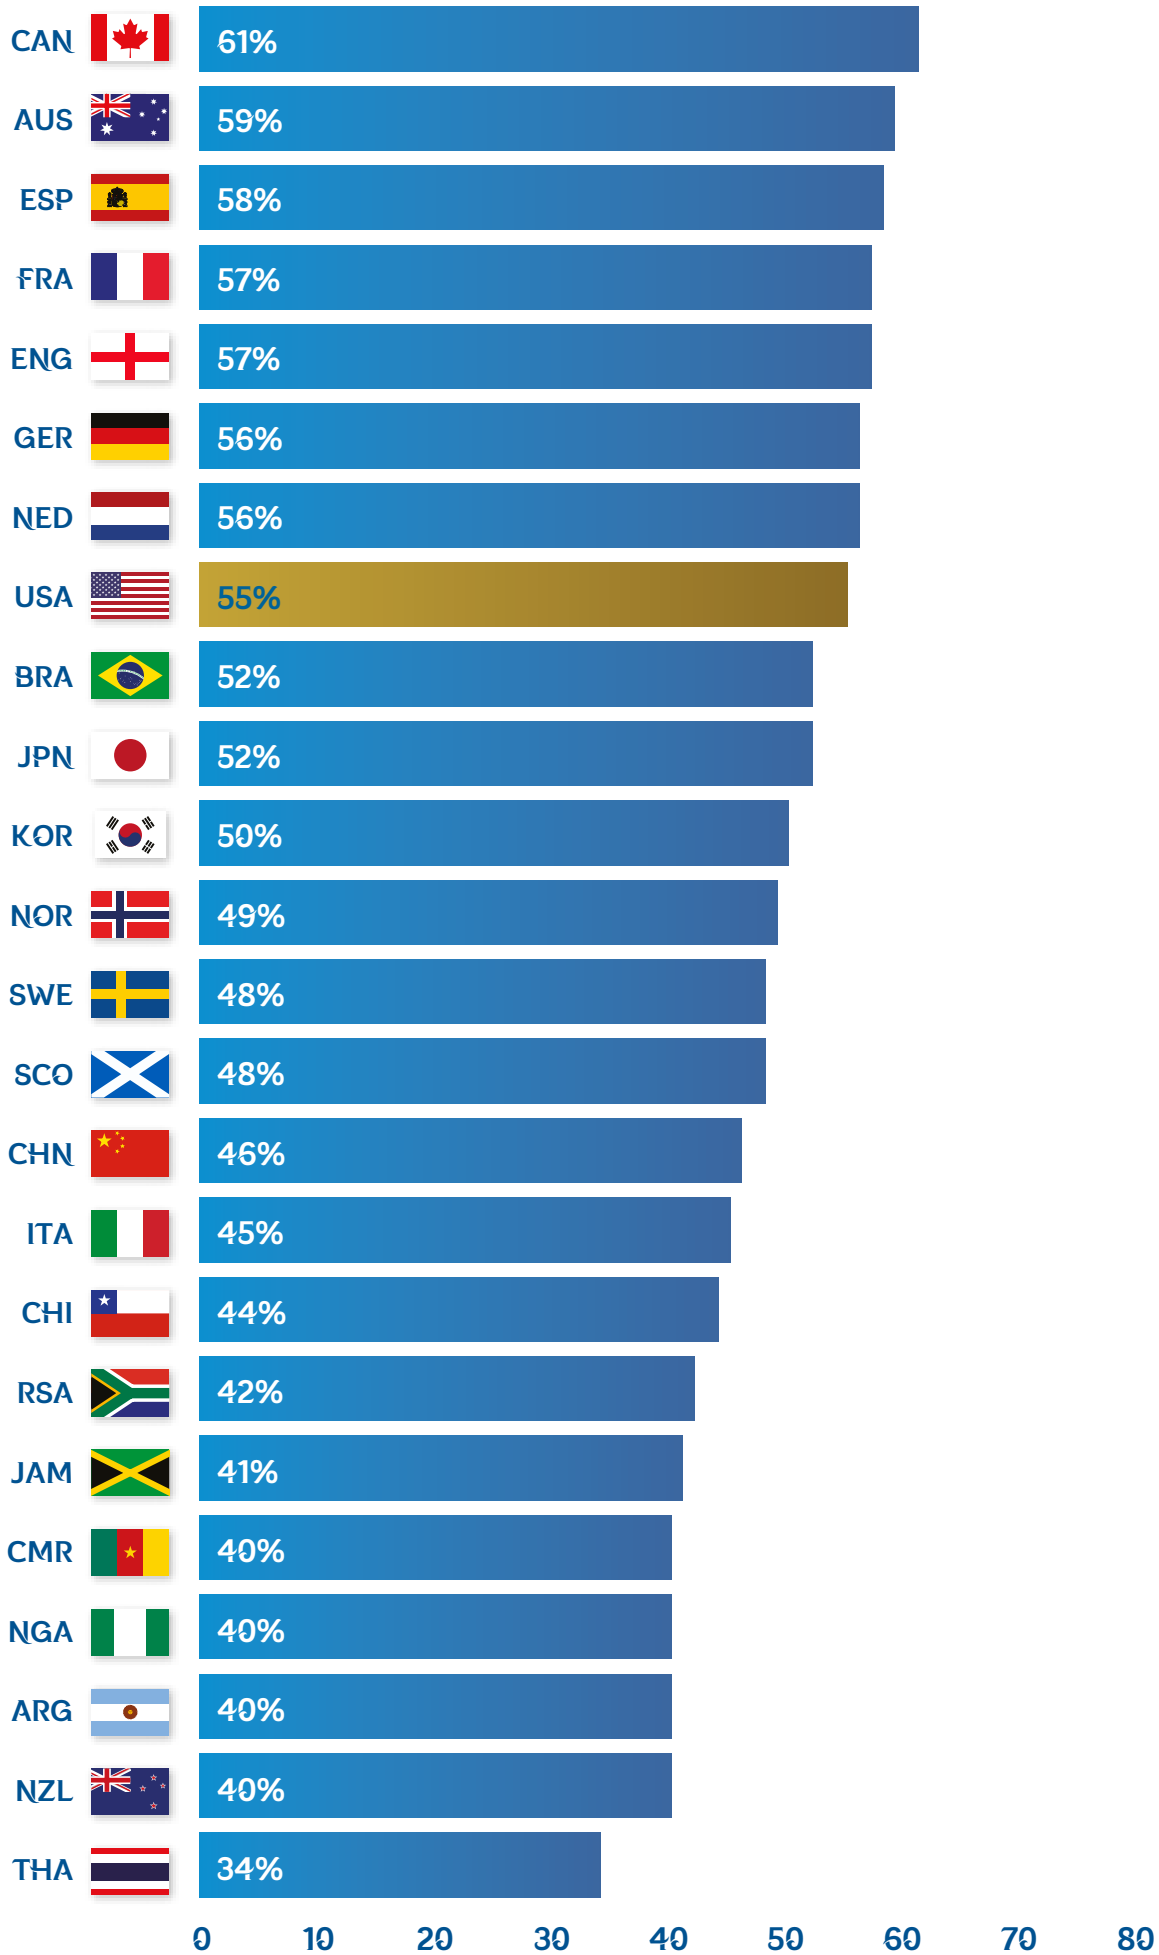

Average ball possession %