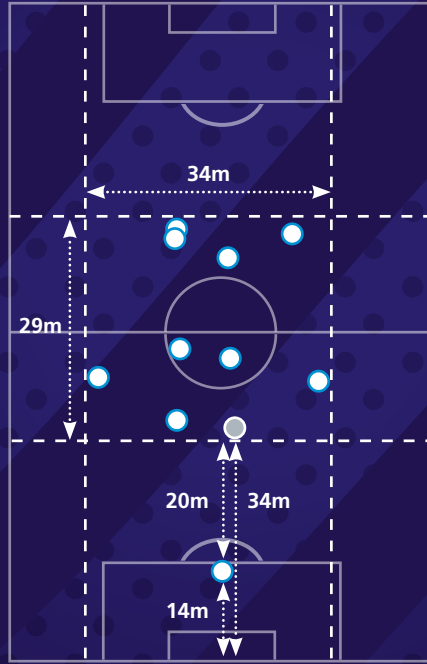

Team compactness

- In possession
- Out of possession

Team shape

- In possession
- Deepest defender

- Out of possession
- Deepest defender

The representation of player positions has been taken from one match. Team compactness and team shape data represents the team's tournament average.