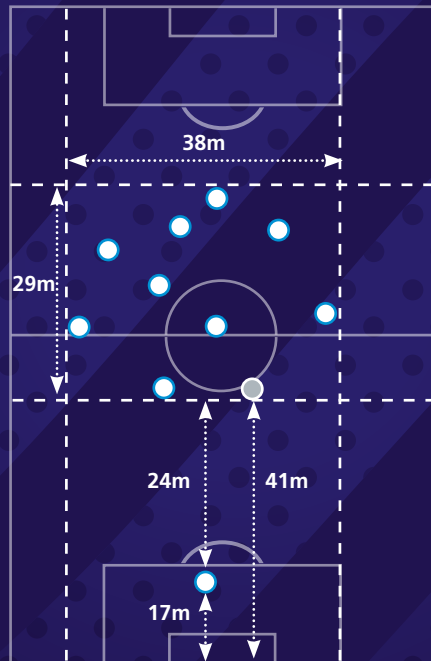

- Out of possession
- Deepest defender

The representation of player positions has been taken from one match. Team compactness and team shape data represents the team's tournament average.

Team passing accuracy