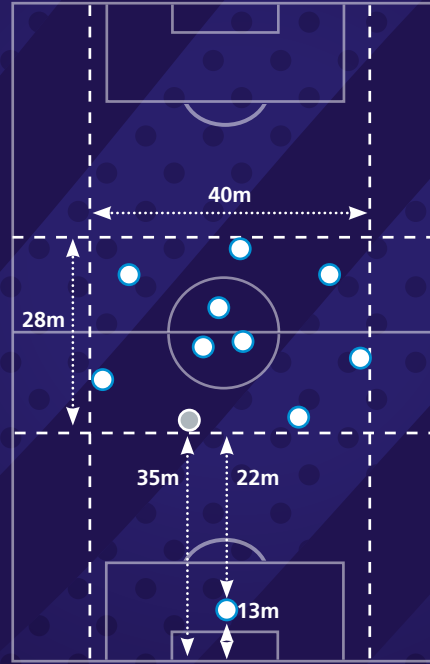

The representation of player positions has been taken from one match. Team compactness and team shape data represents the team's tournament average.

Team shape

- In possession
- Deepest defender