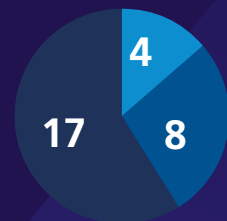

Tournament averages

FIFA WWC 2011