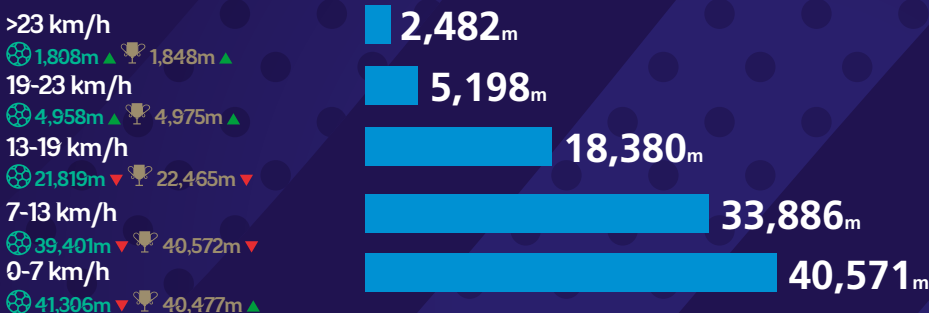

Team compactness

- In possession
- Out of possession

Team shape

- In possession
- Deepest defender

- Out of possession
- Deepest defender

The representation of player positions has been taken from one match. Team compactness and team shape data represents the team's tournament average.

Team passing accuracy

74% ▼ 77% ▼

Team passes 287

Final third	68%	38
Middle third	64%	140
Defensive third	61%	109

Goalkeeper passing success

69% ▼ 71% ▼

Goalkeeper passes 22

29 ▼ 21 ▲

Goalkeeper passing length

Defensive line breaks

Inside line breaks	2
Outside line breaks	5

Defensive line breaks against

Inside line breaks	5
Outside line breaks	12

Attacking entries

Penalty-area entries	25
Final-third entries	44

Attacking entries against

Final-third entries	62
Penalty-area entries	40

Opponents bypassed 174

311 ▼ 333 ▼

Opposition defenders bypassed 25

45 ▼ 50 ▼

Own players bypassed 341

311 ▲ 236 ▲

Own defenders bypassed 40

45 ▼ 30 ▲

% of final-third entries leading to shots 18%

23% ▼ 28% ▼