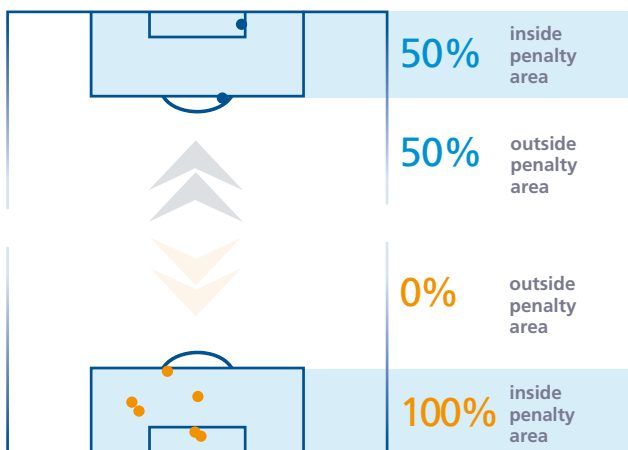

NO. = Squad number; = Clean sheets; MINS = Minutes played; G = Goals; A = Assists.

Average possession

40% Total

Shots per match

Shots per goal

Shots on target per match

2

Goals scored
Goal location