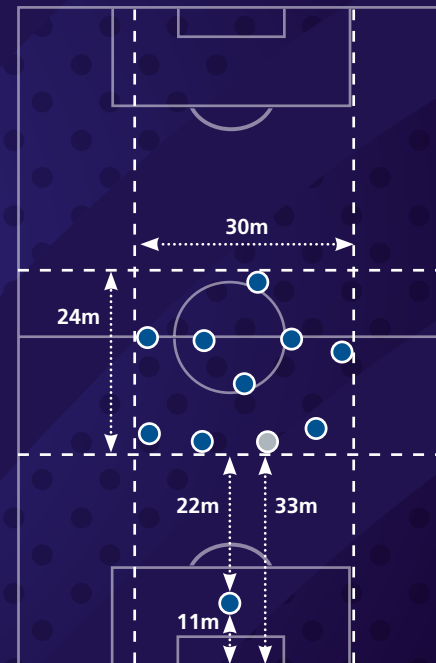

from corners 2
from free kicks 0
from penalties 0
from throw-ins 0

Team compactness

- In possession
- Out of possession

Team shape

- In possession
- Deepest defender

- Out of possession
- Deepest defender

The representation of player positions has been taken from one match. Team compactness and team shape data represents the team's tournament average.