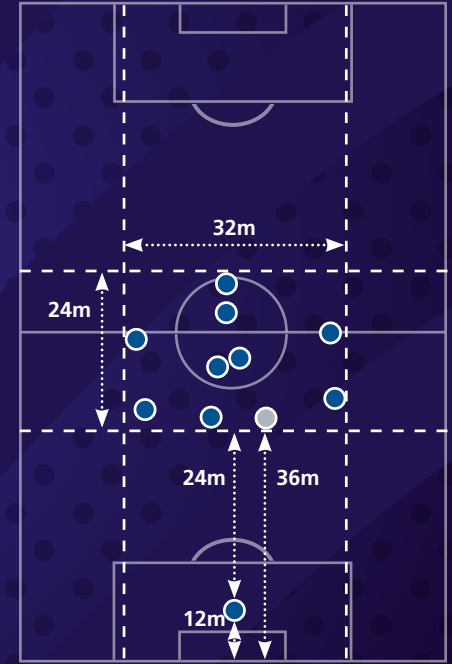

- Out of possession
- Deepest defender

The representation of player positions has been taken from one match. Team compactness and team shape data represents the team's tournament average.

Team passing accuracy

Team passes 458

Goalkeeper passing success

Goalkeeper passes 28

Goalkeeper passing length

Final third	82%	87
Middle third	79%	227
Defensive third	78%	144

Short (<17m)	6
Medium (17-34m)	8
Long (>34m)	14