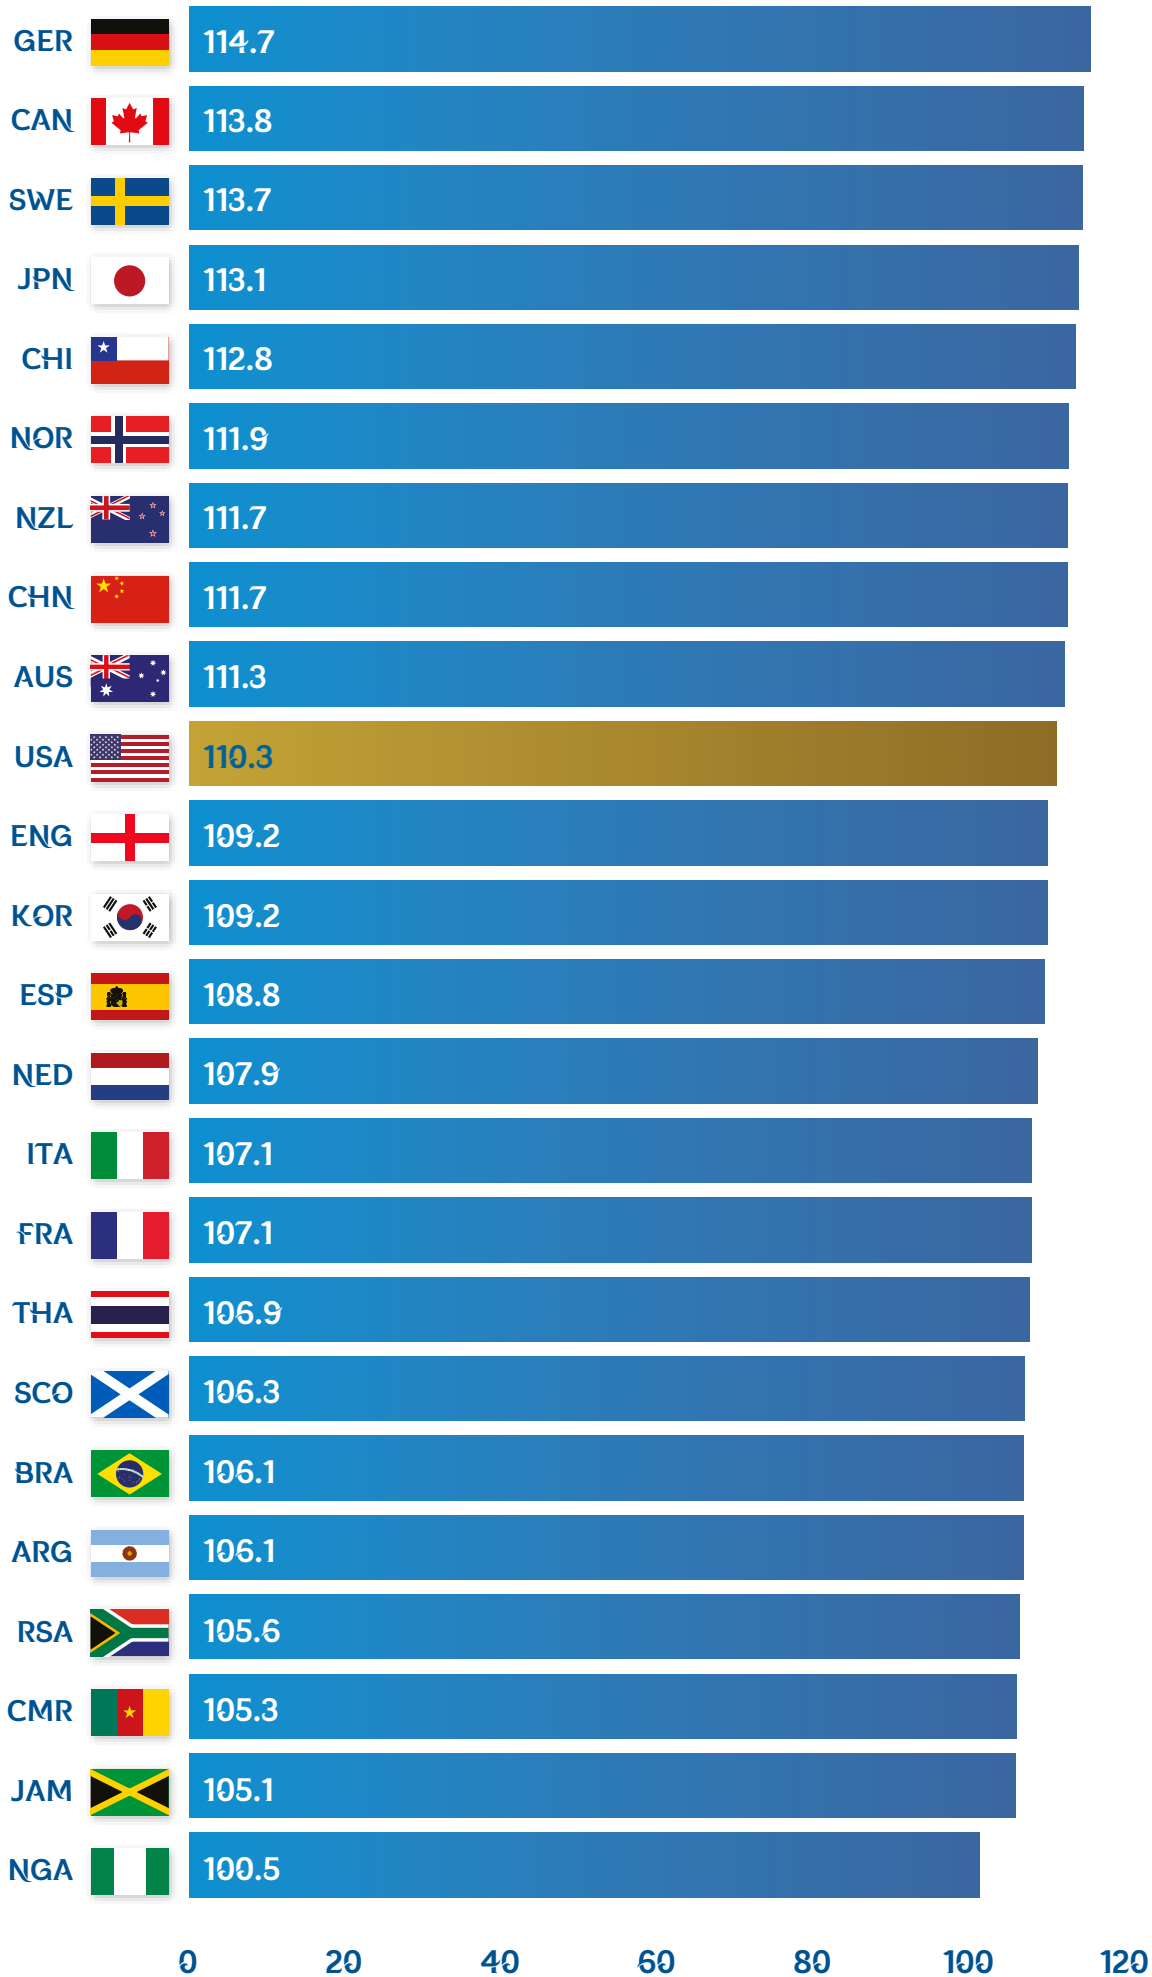

Total distance covered (km)

Tournament averages

FIFA WWC 2019