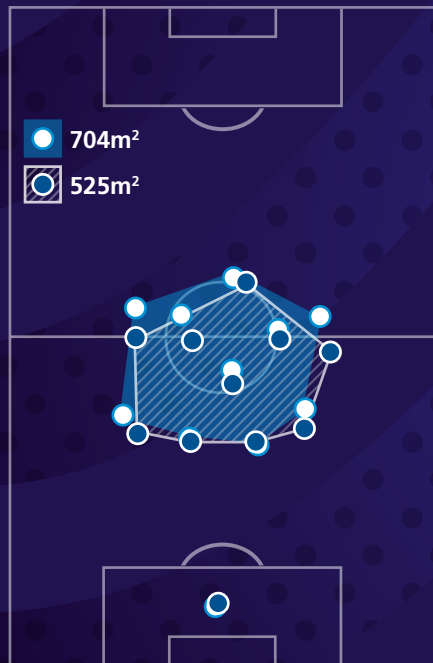

from corners 2
from free kicks 0
from penalties 0
from throw-ins 0

Team compactness

- In possession
- Out of possession

Team shape

- In possession
- Deepest defender

- Out of possession
- Deepest defender

The representation of player positions has been taken from one match. Team compactness and team shape data represents the team's tournament average.