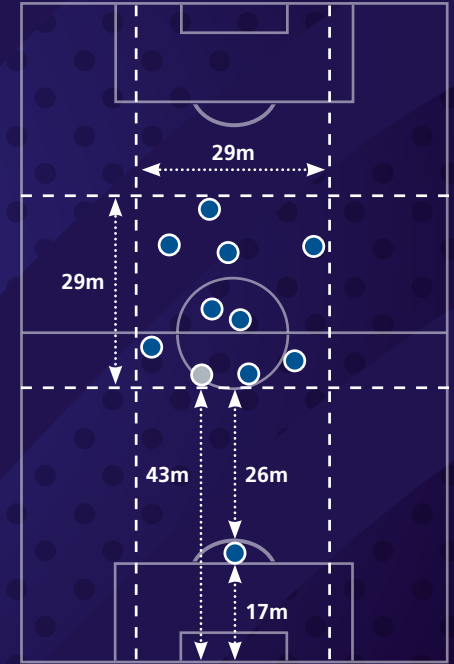

The representation of player positions has been taken from one match. Team compactness and team shape data represents the team's tournament average.

Team passing accuracy

Team passes 562

Goalkeeper passing success