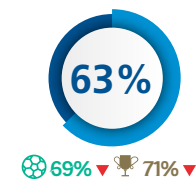

Goalkeeper passing success

Goalkeeper passes 20

Goalkeeper passing length

Defensive line breaks

Inside line breaks	5
Outside line breaks	9

3 ▲ 4 ▲
8 ▲ 13 ▼

Defensive line breaks against

Inside line breaks	3
Outside line breaks	9