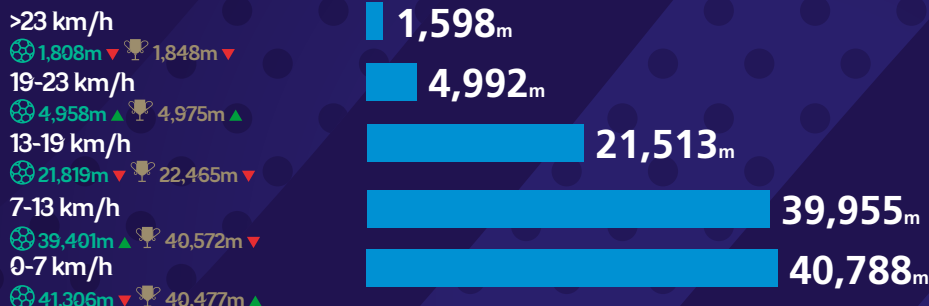

311 ▲ 333 ▲

Opposition defenders bypassed 68

45 ▲ 50 ▲

Own players bypassed 236

311 ▼ 236 -

Own defenders bypassed 33

45 ▼ 30 ▲

% of final-third entries leading to shots 22%