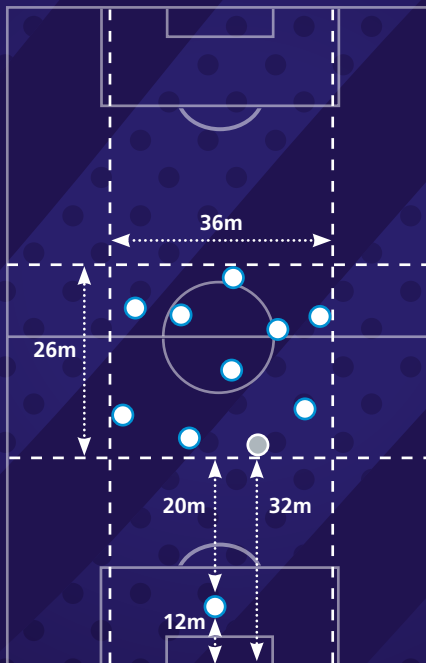

from corners 2
from free kicks 0
from penalties 0
from throw-ins 0

Team compactness

- In possession
- Out of possession

Team shape

- In possession
- Deepest defender

- Out of possession
- Deepest defender

The representation of player positions has been taken from one match. Team compactness and team shape data represents the team's tournament average.