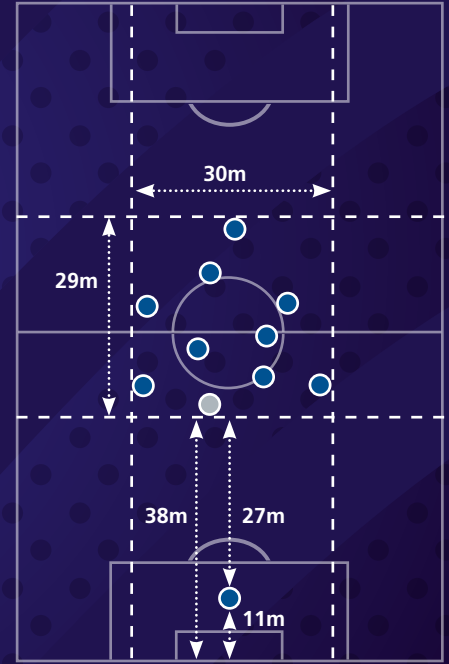

The representation of player positions has been taken from one match. Team compactness and team shape data represents the team's tournament average.

Team passing accuracy

Team passes 539

Goalkeeper passing success