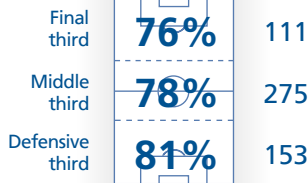

The representation of player positions has been taken from one match. Team compactness and team shape data represents the team's tournament average.

Team passing accuracy

Team passes 539

Goalkeeper passing success