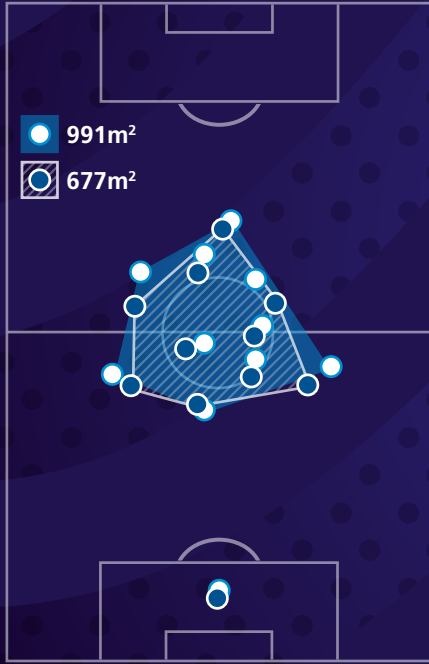

0 own-goals

- from corners 0
- from free kicks 0
- from penalties 1
- from throw-ins 0

Team compactness

- In possession
- Out of possession

Team shape

- In possession
- Deepest defender

- Out of possession
- Deepest defender