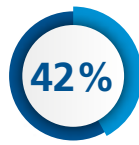

Team passing accuracy

74% ▼ 77% ▼

Team passes 287

Final third	68%	38
Middle third	64%	140
Defensive third	61%	109

Goalkeeper passing success

69% ▼ 71% ▼

Goalkeeper passes 22

29 ▼ 21 ▲