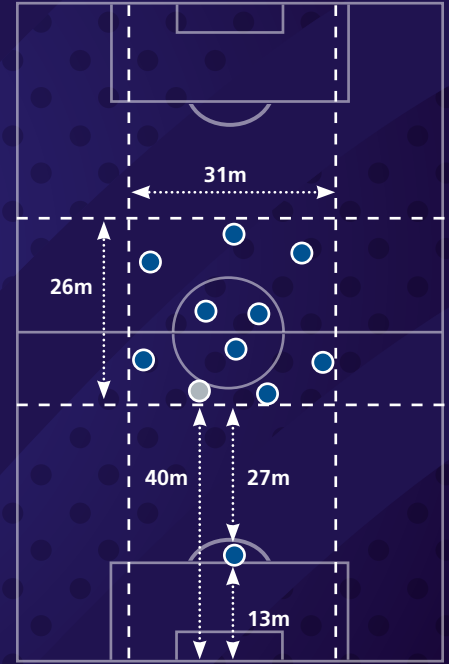

1 set-piece goals

0 own-goals

- from corners 0
- from free kicks 1
- from penalties 0
- from throw-ins 0

Team compactness

- In possession
- Out of possession

Team shape

- In possession
- Deepest defender

- Out of possession
- Deepest defender