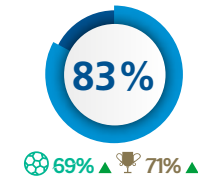

Short (<17m)	14
Medium (17-34m)	10
Long (>34m)	9