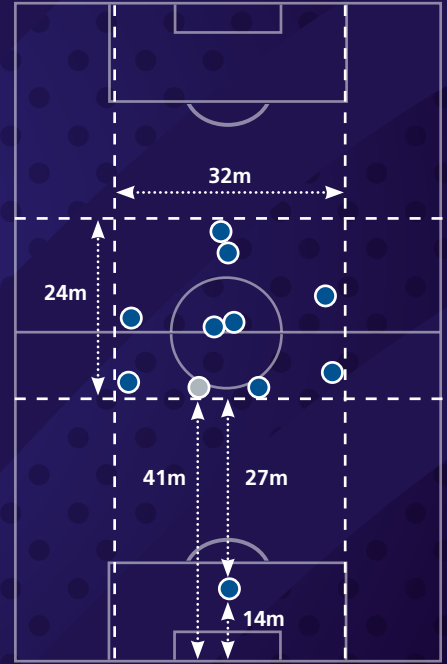

The representation of player positions has been taken from one match. Team compactness and team shape data represents the team's tournament average.

Team passing accuracy

Team passes 580

Goalkeeper passing success