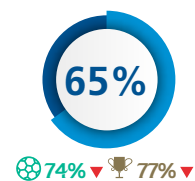

Team passing accuracy

Team passes 382

Goalkeeper passing success

Goalkeeper passes

Goalkeeper passing length