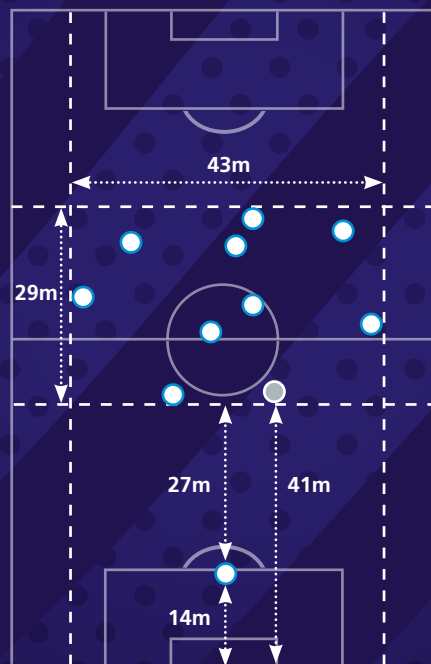

Team shape

- In possession
- Deepest defender

- Out of possession
- Deepest defender

The representation of player positions has been taken from one match. Team compactness and team shape data represents the team's tournament average.