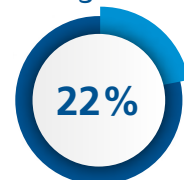

% of final-third entries leading to shots

23% / 28%

>23 km/h

1,808m / 1,848m

19-23 km/h

4,958m / 4,975m

13-19 km/h

21,819m / 22,465m

7-13 km/h

39,401m / 40,572m

0-7 km/h

41,306m / 40,477m

2,014m

4,987m

22,015m

37,182m

43,025m

Total distance (km) 109.2

Distance >19 km/h 7,001

Distance >23 km/h 2,014

Activities >23 km/h 111