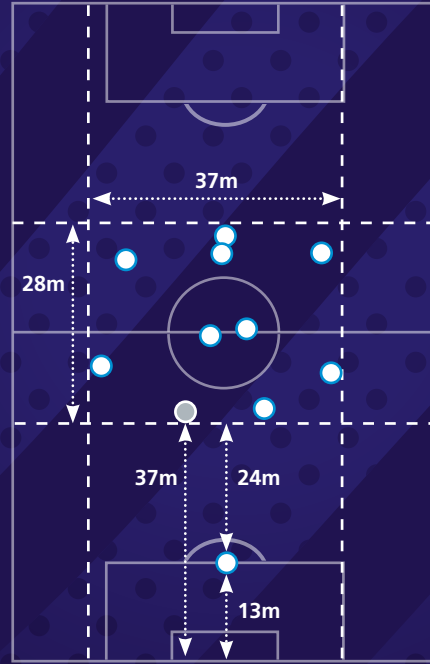

- Out of possession
- Deepest defender

The representation of player positions has been taken from one match. Team compactness and team shape data represents the team's tournament average.

Team passing accuracy