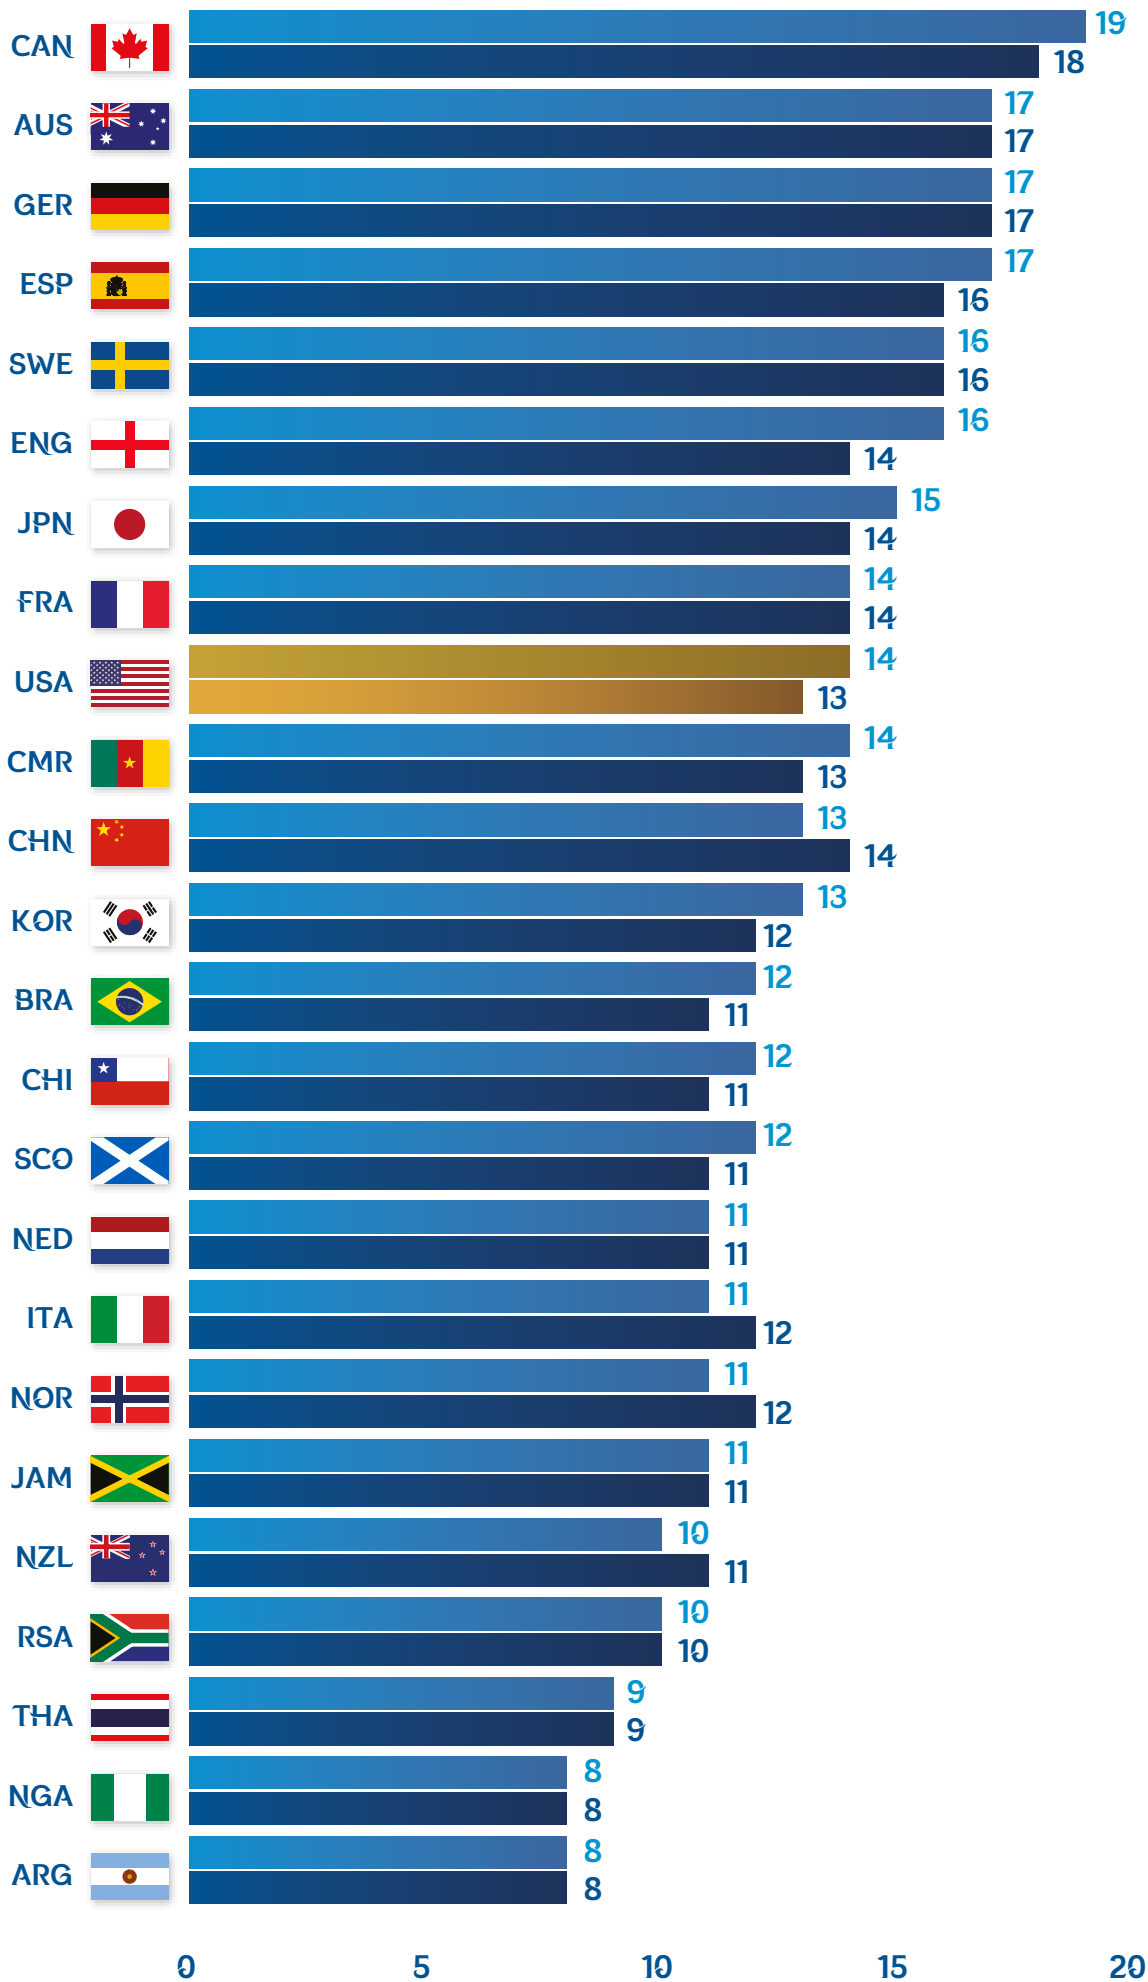

Tournament averages

FIFA WWC 2011

FIFA WWC 2015

FIFA WWC 2019

Goalkeeper saves

Goalkeeper depth in and out of possession (m)

Tournament averages

FIFA AWARDS