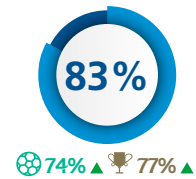

Final third	74%	104
Middle third	84%	329
Defensive third	87%	147