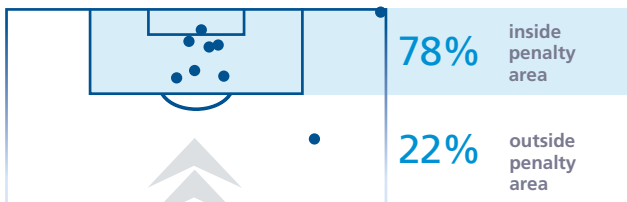

Shots on target per match

Shots on target per goal

9

Goals scored
Goal location

78% inside penalty area

22% outside penalty area

7 open-play goals

1 set-piece goals