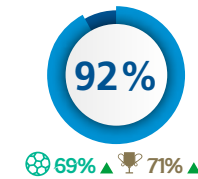

Team compactness

- In possession
- Out of possession

Team shape

- In possession
- Deepest defender

- Out of possession
- Deepest defender

Team passing accuracy

Team passes 580

Goalkeeper passing success

Goalkeeper passes 24

Goalkeeper passing length

Final third	74%	104
Middle third	84%	329
Defensive third	87%	147

Defensive line breaks

Inside line breaks	5
Outside line breaks	8

3 ▲ 4 ▲
8 ▼ 13 ▼

Defensive line breaks against

Inside line breaks	3
Outside line breaks	3

3 ▼ 2 ▲
8 ▼ 5 ▼

Attacking entries

Penalty-area entries	31
Final-third entries	66

31 ▼ 40 ▼
56 ▲ 67 ▼

Attacking entries against

Final-third entries	54
Penalty-area entries	27

56 ▼ 47 ▲
31 ▼ 20 ▲

Opponents bypassed

Opposition defenders bypassed

Own players bypassed

Own defenders bypassed

% of final-third entries leading to shots

>23 km/h

19-23 km/h

13-19 km/h

7-13 km/h

0-7 km/h

Total distance (km) 113.1

Distance >19 km/h 6,411

Distance >23 km/h 1,462

Activities >23 km/h 82