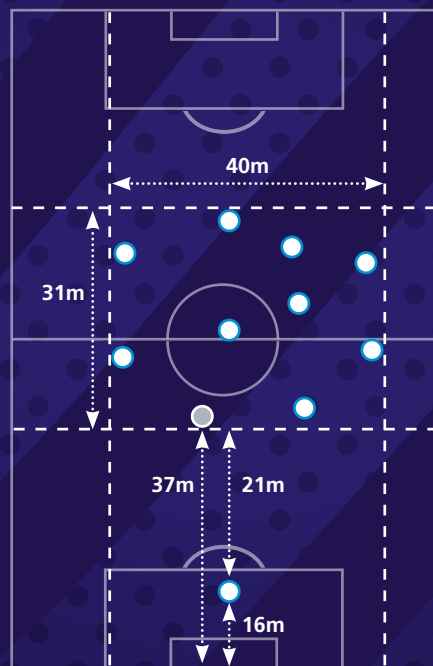

The representation of player positions has been taken from one match. Team compactness and team shape data represents the team's tournament average.

Team shape

- In possession
- Deepest defender