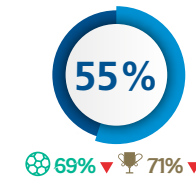

Short (<17m)	6
Medium (17-34m)	8
Long (>34m)	14