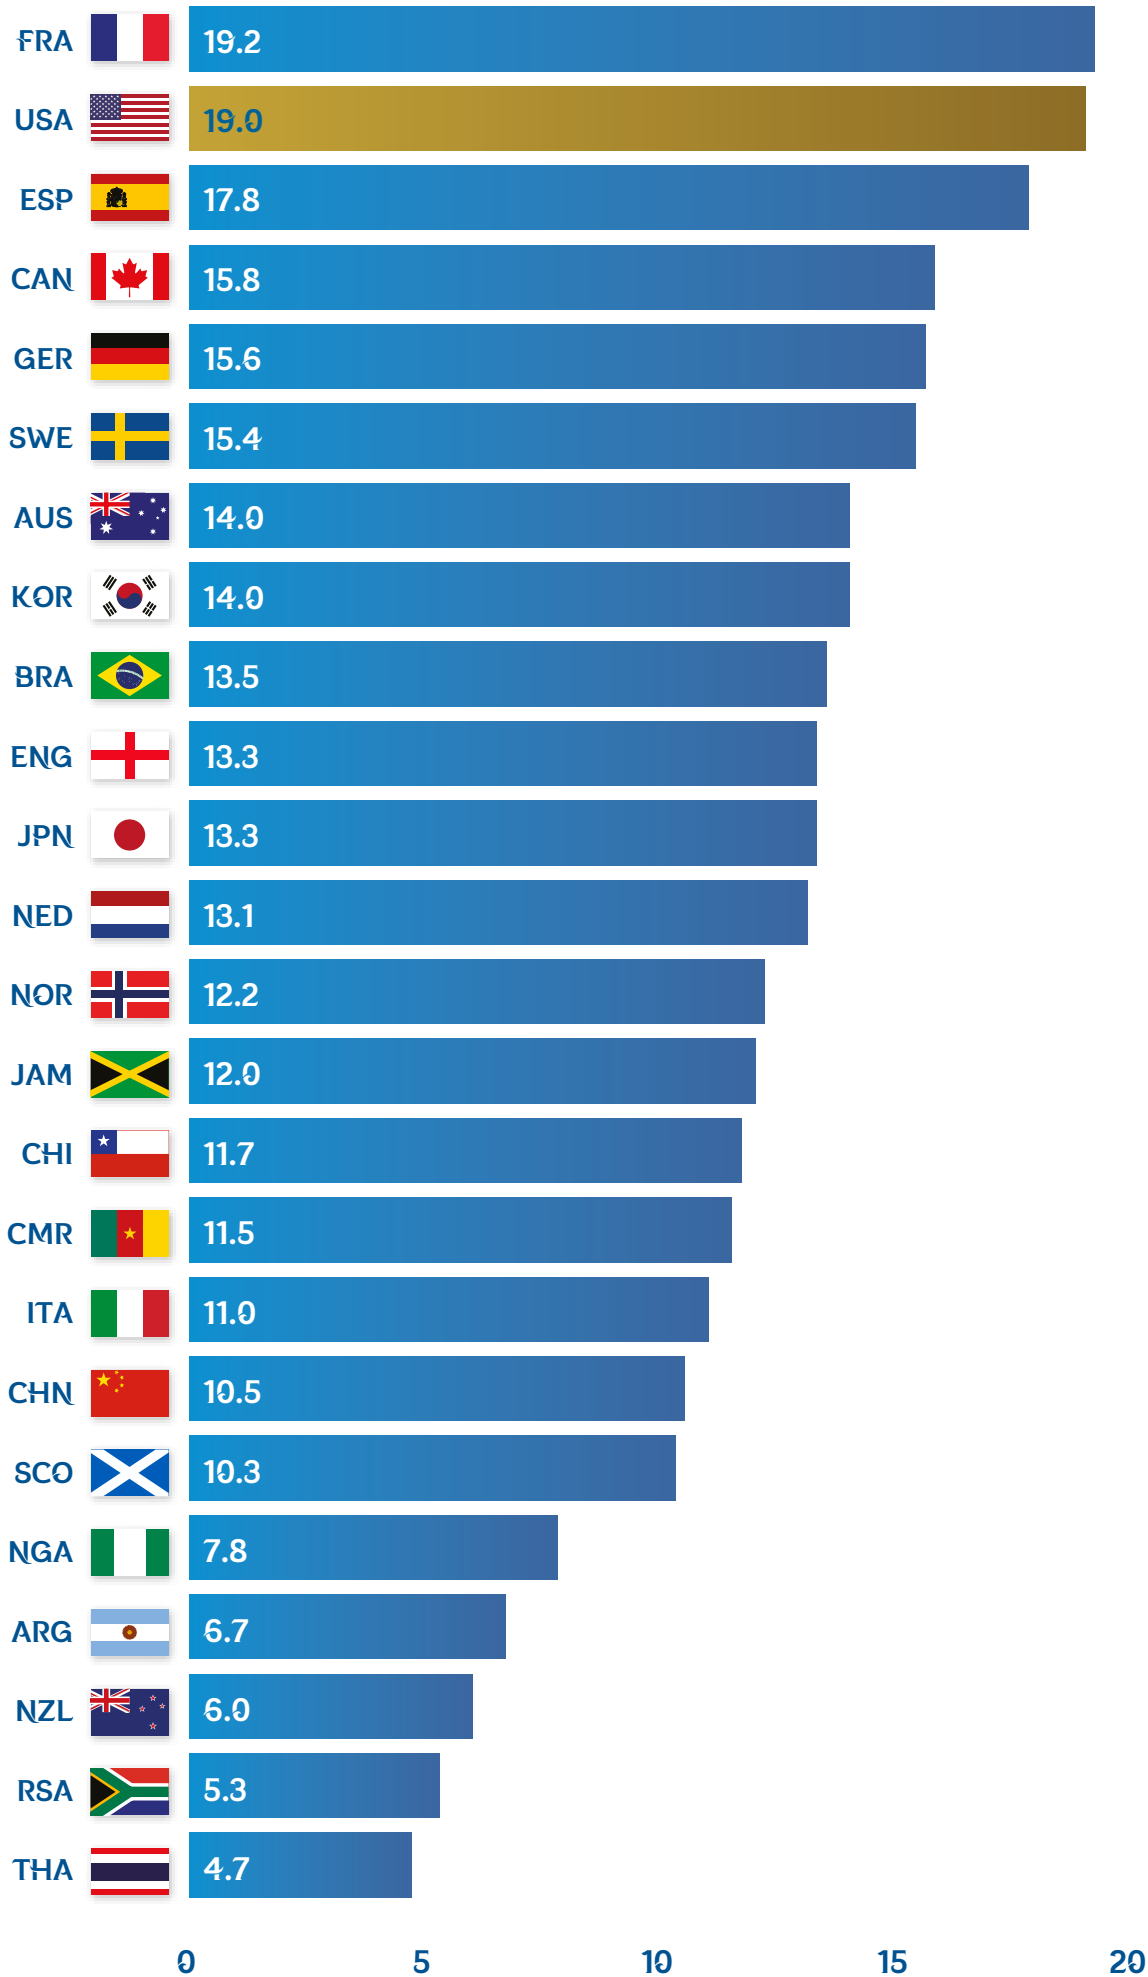

Tournament averages

FIFA WWC 2019

Inside and outside defensive line breaks against

Tournament averages

FIFA WWC 2019

Shots per match

Tournament averages

Shots on target per match