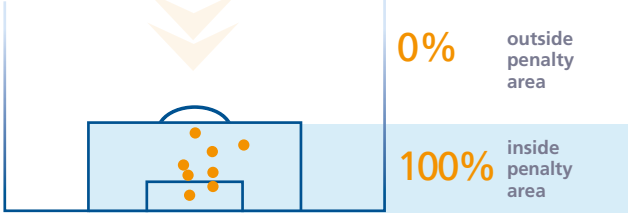

3 open-play goals
4 set-piece goals
1 own-goals

- from corners 2
- from free kicks 2
- from penalties 0
- from throw-ins 0