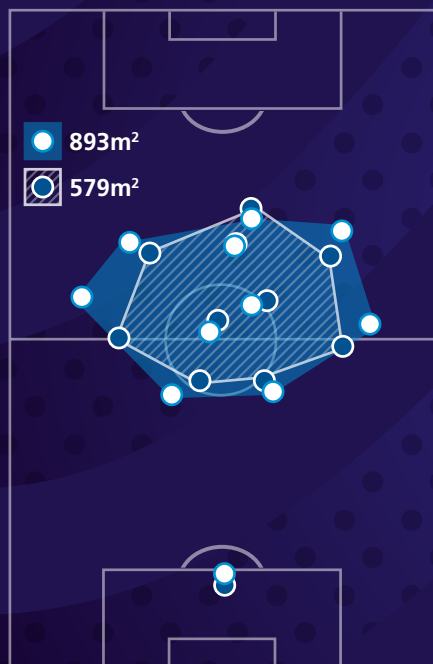

Team shape

- In possession
- Deepest defender

- Out of possession
- Deepest defender

The representation of player positions has been taken from one match. Team compactness and team shape data represents the team's tournament average.