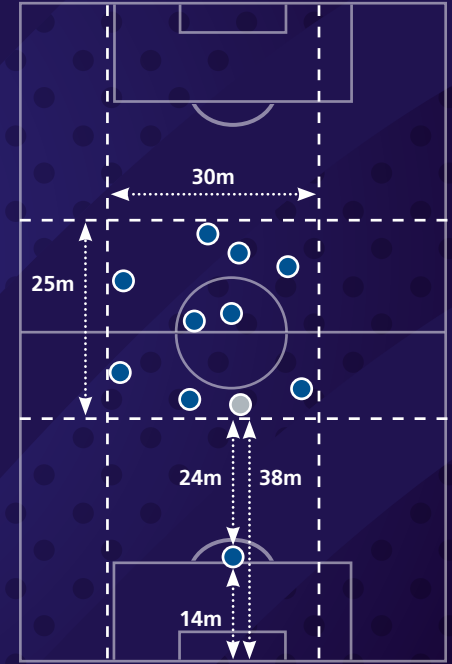

- Out of possession
- Deepest defender

The representation of player positions has been taken from one match. Team compactness and team shape data represents the team's tournament average.

Team passing accuracy