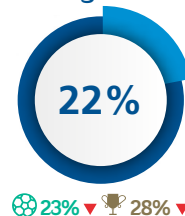

311 ▲ 333 ▲

Opposition defenders bypassed 68

45 ▲ 50 ▲

Own players bypassed 236

311 ▼ 236 -

Own defenders bypassed 33

45 ▼ 30 ▲

% of final-third entries leading to shots 22%