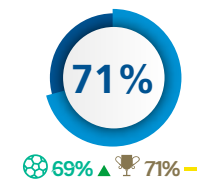

Team passes 513

Goalkeeper passing success

Goalkeeper passes 41

Goalkeeper passing length

Final third	76%	105
Middle third	74%	243
Defensive third	79%	165

Defensive line breaks

Inside line breaks	6
Outside line breaks	12