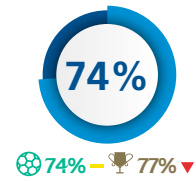

Final third	75%	98
Middle third	77%	229
Defensive third	75%	116