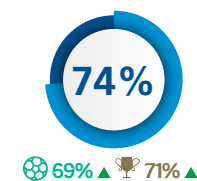

Short (<17m)	9
Medium (17-34m)	9
Long (>34m)	13