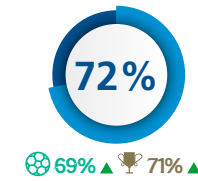

Team compactness

- In possession
- Out of possession

Team shape

- In possession
- Deepest defender

- Out of possession
- Deepest defender

Team passing accuracy

Team passes 443

Goalkeeper passing success

Goalkeeper passes 31

Goalkeeper passing length

Final third	75%	98
Middle third	77%	229
Defensive third	75%	116

Defensive line breaks

Inside line breaks	4
Outside line breaks	9

Defensive line breaks against

Inside line breaks	3
Outside line breaks	7

Attacking entries

Penalty-area entries	32
Final-third entries	58

Attacking entries against

Final-third entries	50
Penalty-area entries	31

Opponents bypassed

Opposition defenders bypassed

Own players bypassed

Own defenders bypassed

% of final-third entries leading to shots

>23 km/h

19-23 km/h

13-19 km/h

7-13 km/h

0-7 km/h

Total distance (km) 113.7

Distance >19 km/h 6,555

Distance >23 km/h 1,782

Activities >23 km/h 98