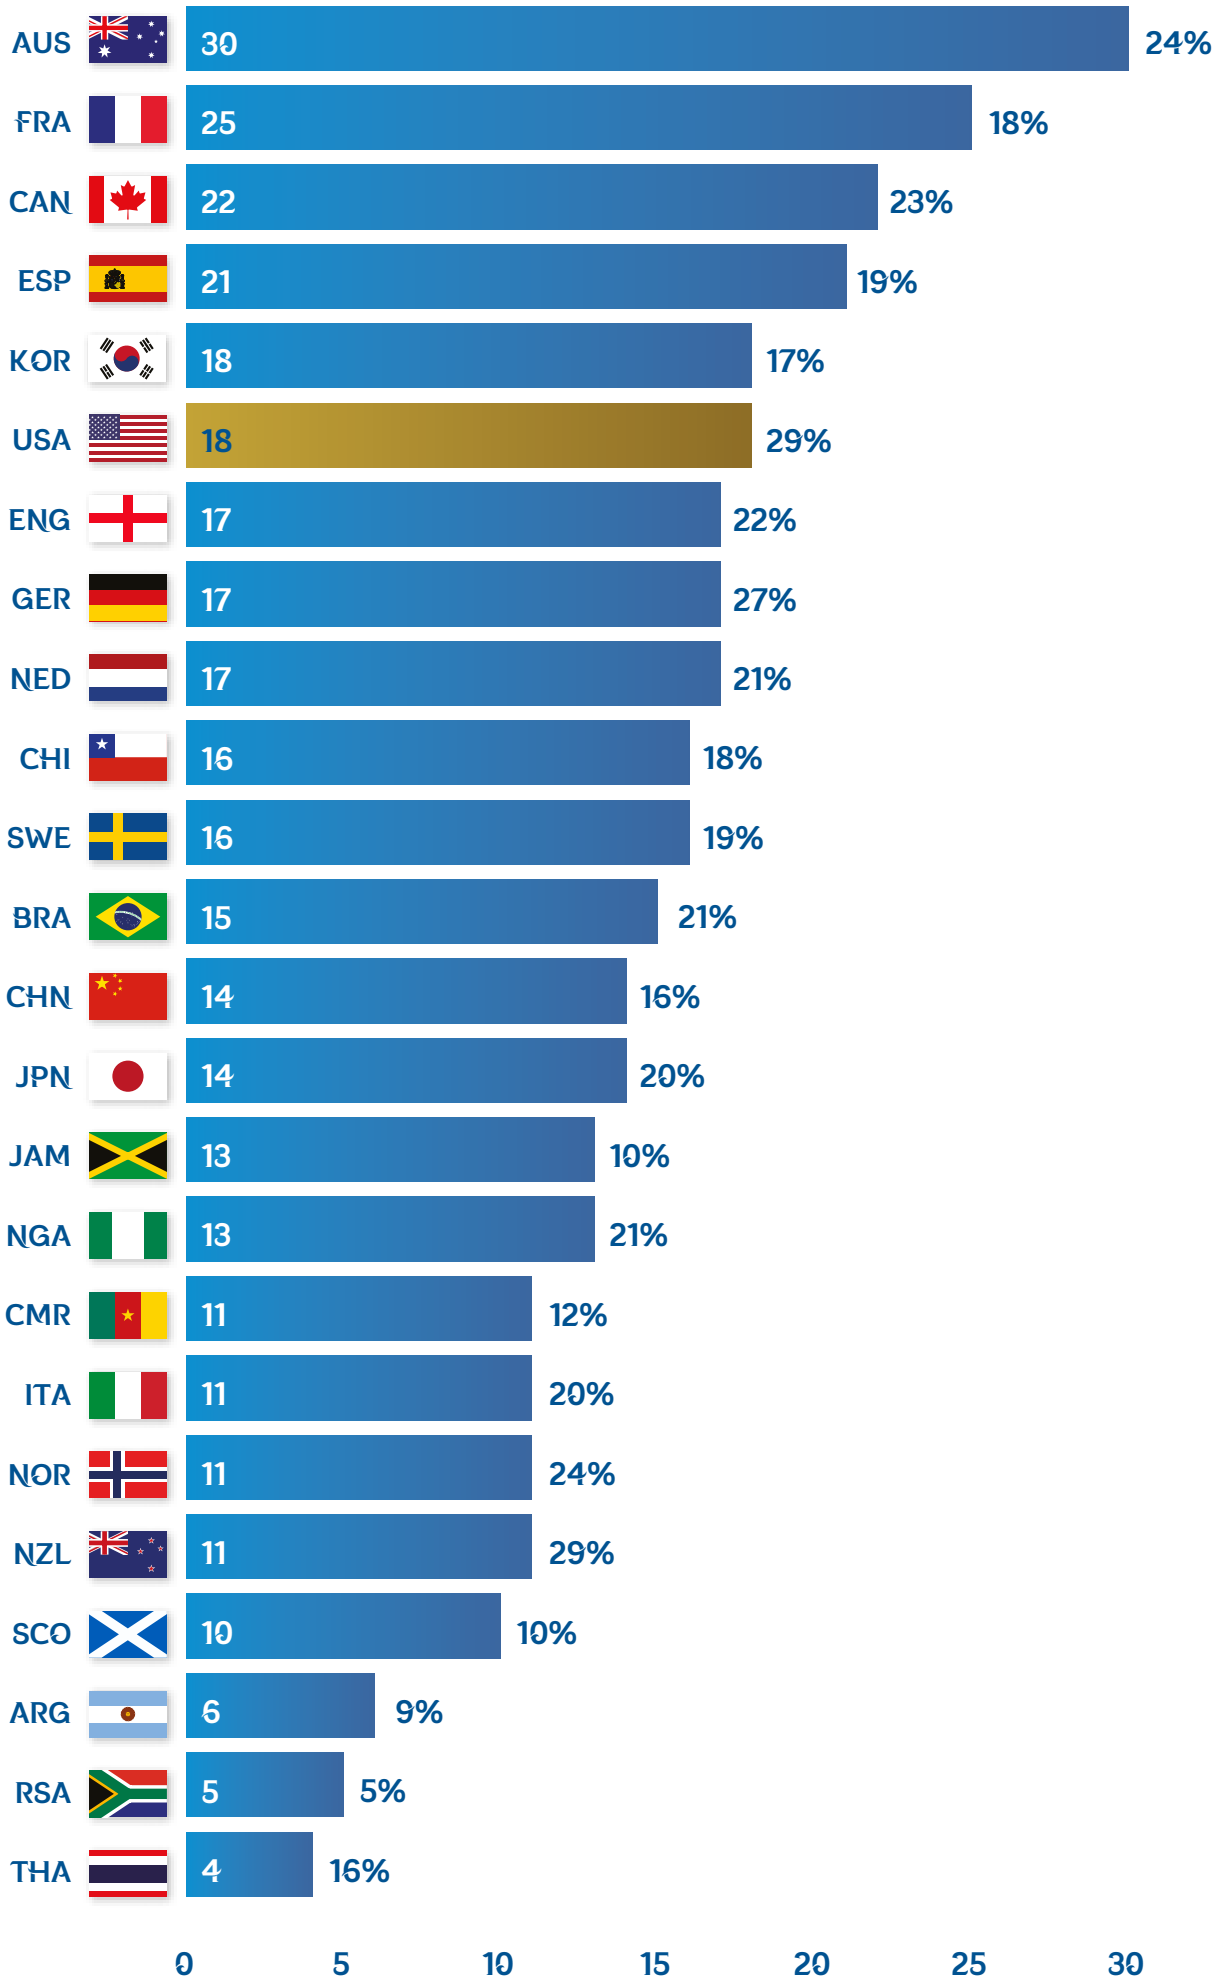

FIFA WWC 2019

Opponents bypassed
Opposition defenders bypassed

Own players and own defenders bypassed

Tournament averages

FIFA WWC 2019

Crosses and cross success %

Tournament averages

Final third and penalty area entries