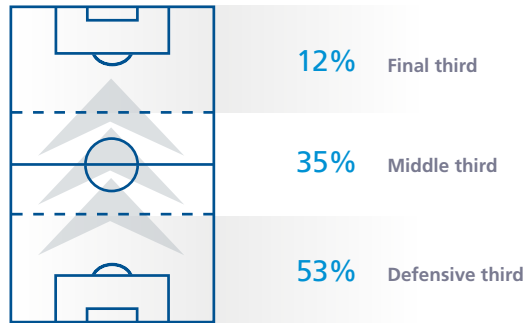

Average possession

40% Total

Shots per match

Shots per goal

Shots on target per match

Shots on target per goal

3
Goals scored
Goal location