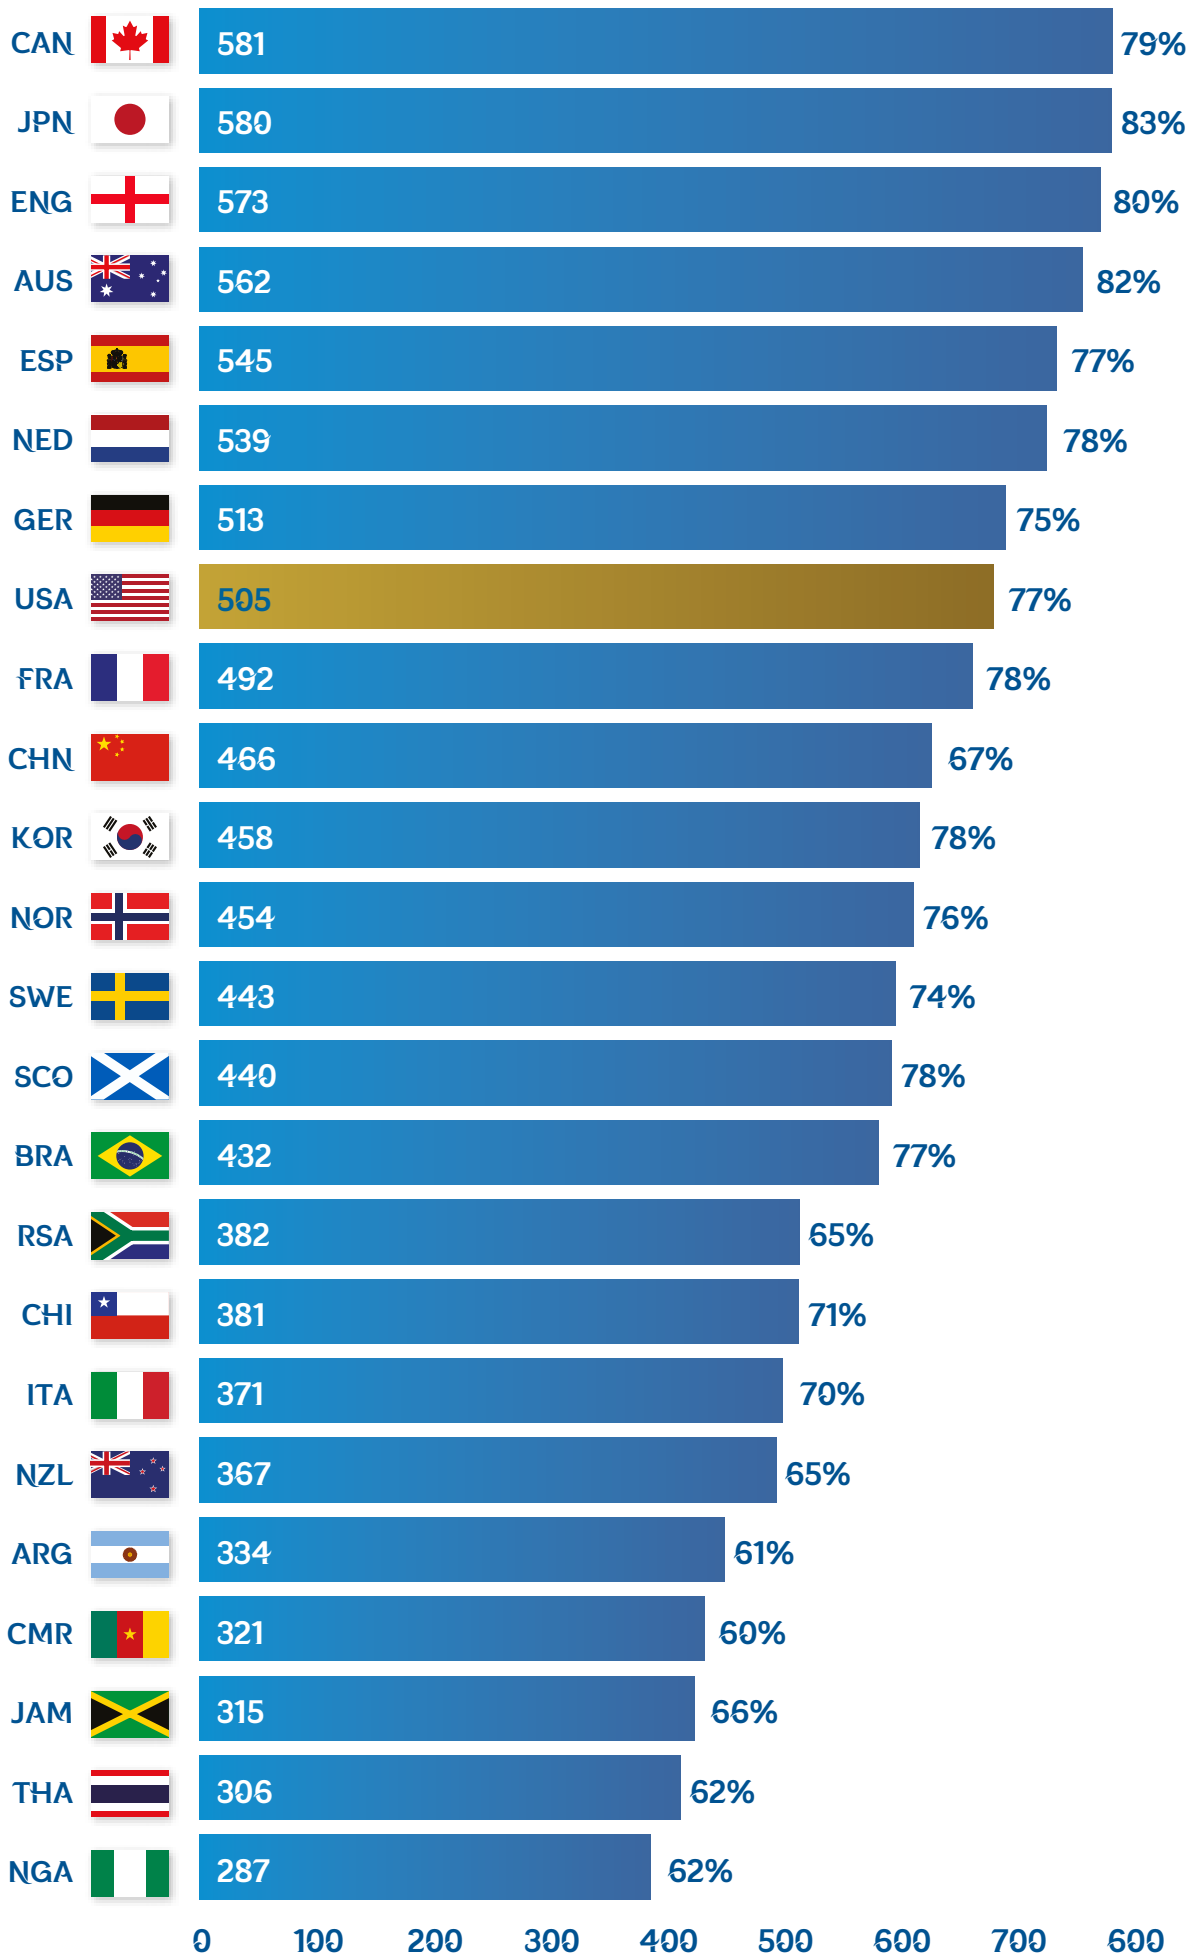

Passes and pass success %