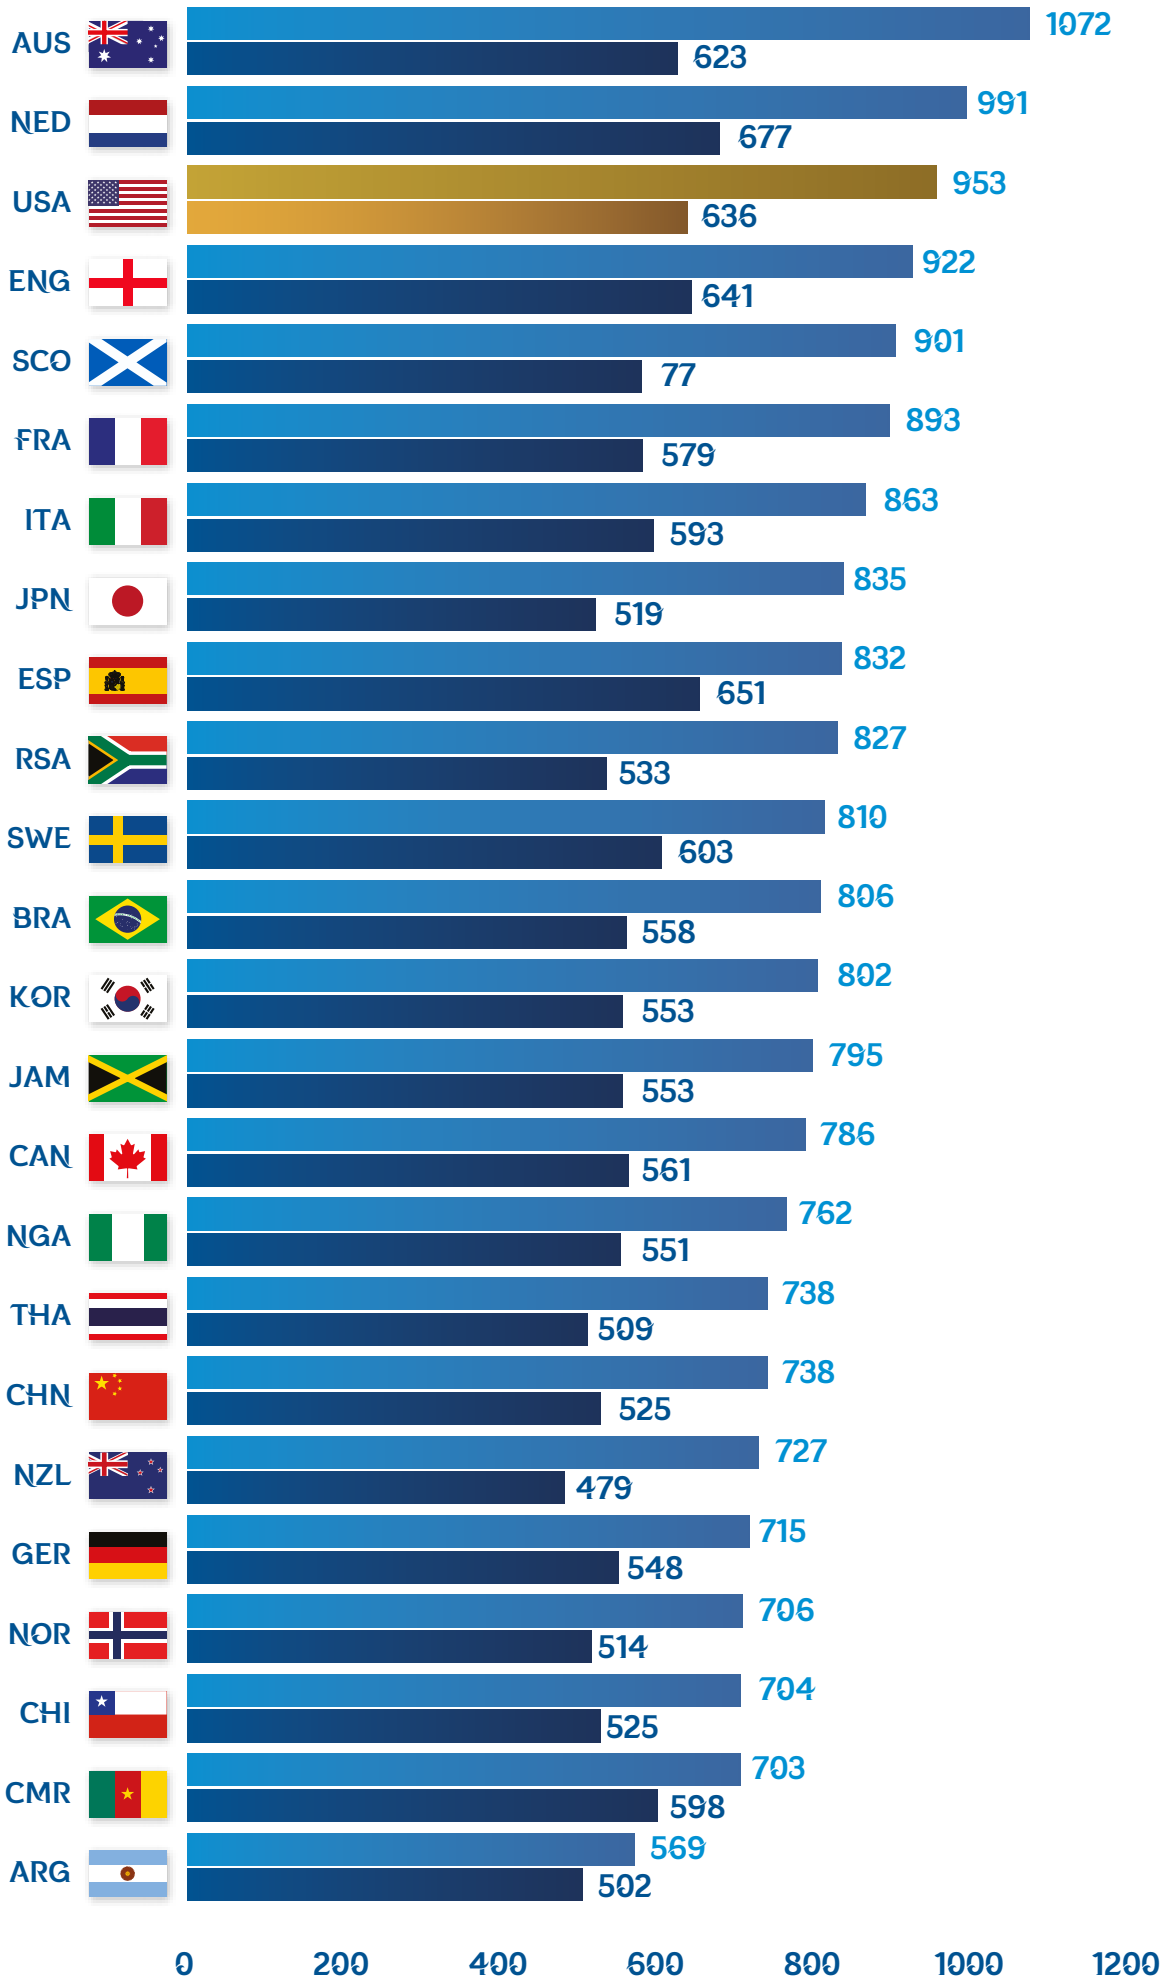

Compactness in and out of possession (m²)

Tournament averages

FIFA WWC 2019

Team length in and out of possession (m)

Tournament averages

FIFA WWC 2019

Depth of last defender in and out of possession (m)

Tournament averages