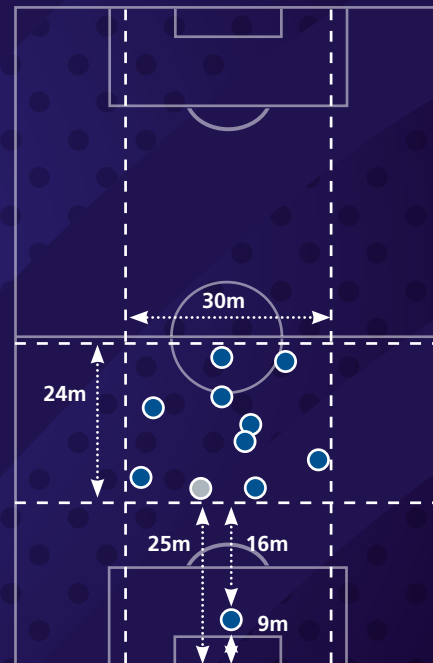

- Out of possession
- Deepest defender

The representation of player positions has been taken from one match. Team compactness and team shape data represents the team's tournament average.

Team passing accuracy

74% (In possession) ▼ 77% (Out of possession) ▼

Team passes 306

Final third	65%	20
Middle third	63%	121
Defensive third	62%	165

Goalkeeper passing success

69% (In possession) ▼ 71% (Out of possession) ▼

Goalkeeper passes 36

36

29 (In possession) ▲ 21 (Out of possession) ▲

Goalkeeper passing length

Short (<17m)	2
Medium (17-34m)	12
Long (>34m)	22