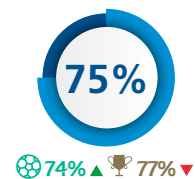

Final third	76%	105
Middle third	74%	243
Defensive third	79%	165