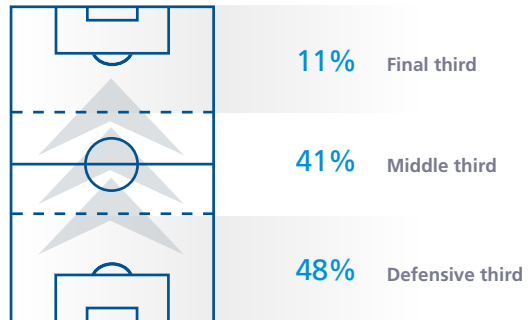

Average possession

42% Total

Shots per match

Shots per goal

Shots on target per match

1
Goals scored
Goal location