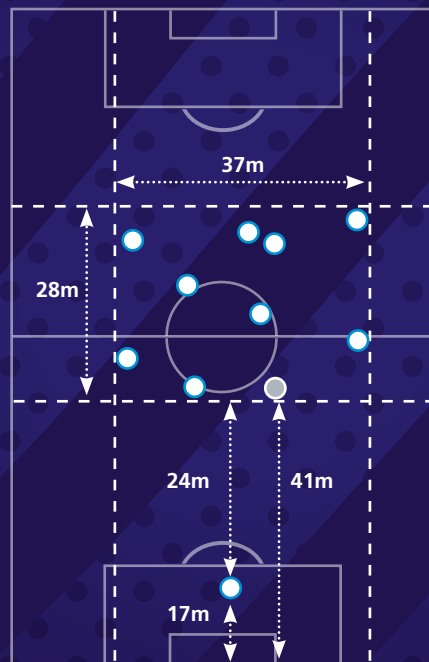

0 own-goals

- from corners 0
- from free kicks 0
- from penalties 2
- from throw-ins 0

Team compactness

- In possession
- Out of possession

Team shape

- In possession
- Deepest defender

- Out of possession
- Deepest defender