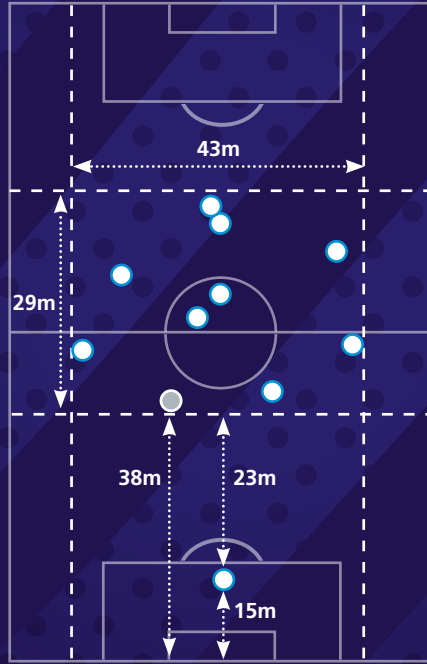

The representation of player positions has been taken from one match. Team compactness and team shape data represents the team's tournament average.

Team shape

- In possession
- Deepest defender