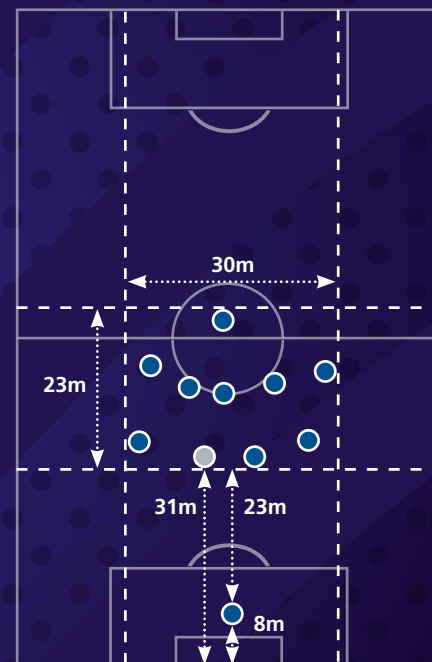

The representation of player positions has been taken from one match. Team compactness and team shape data represents the team's tournament average.

Team passing accuracy

Team passes 334

Goalkeeper passing success