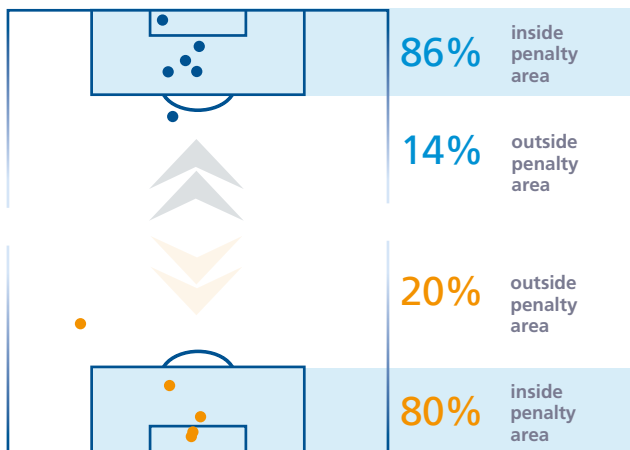

Shots on target per match

Shots on target per goal

7

Goals scored

Goal location

86% inside penalty area

14% outside penalty area

20% outside penalty area