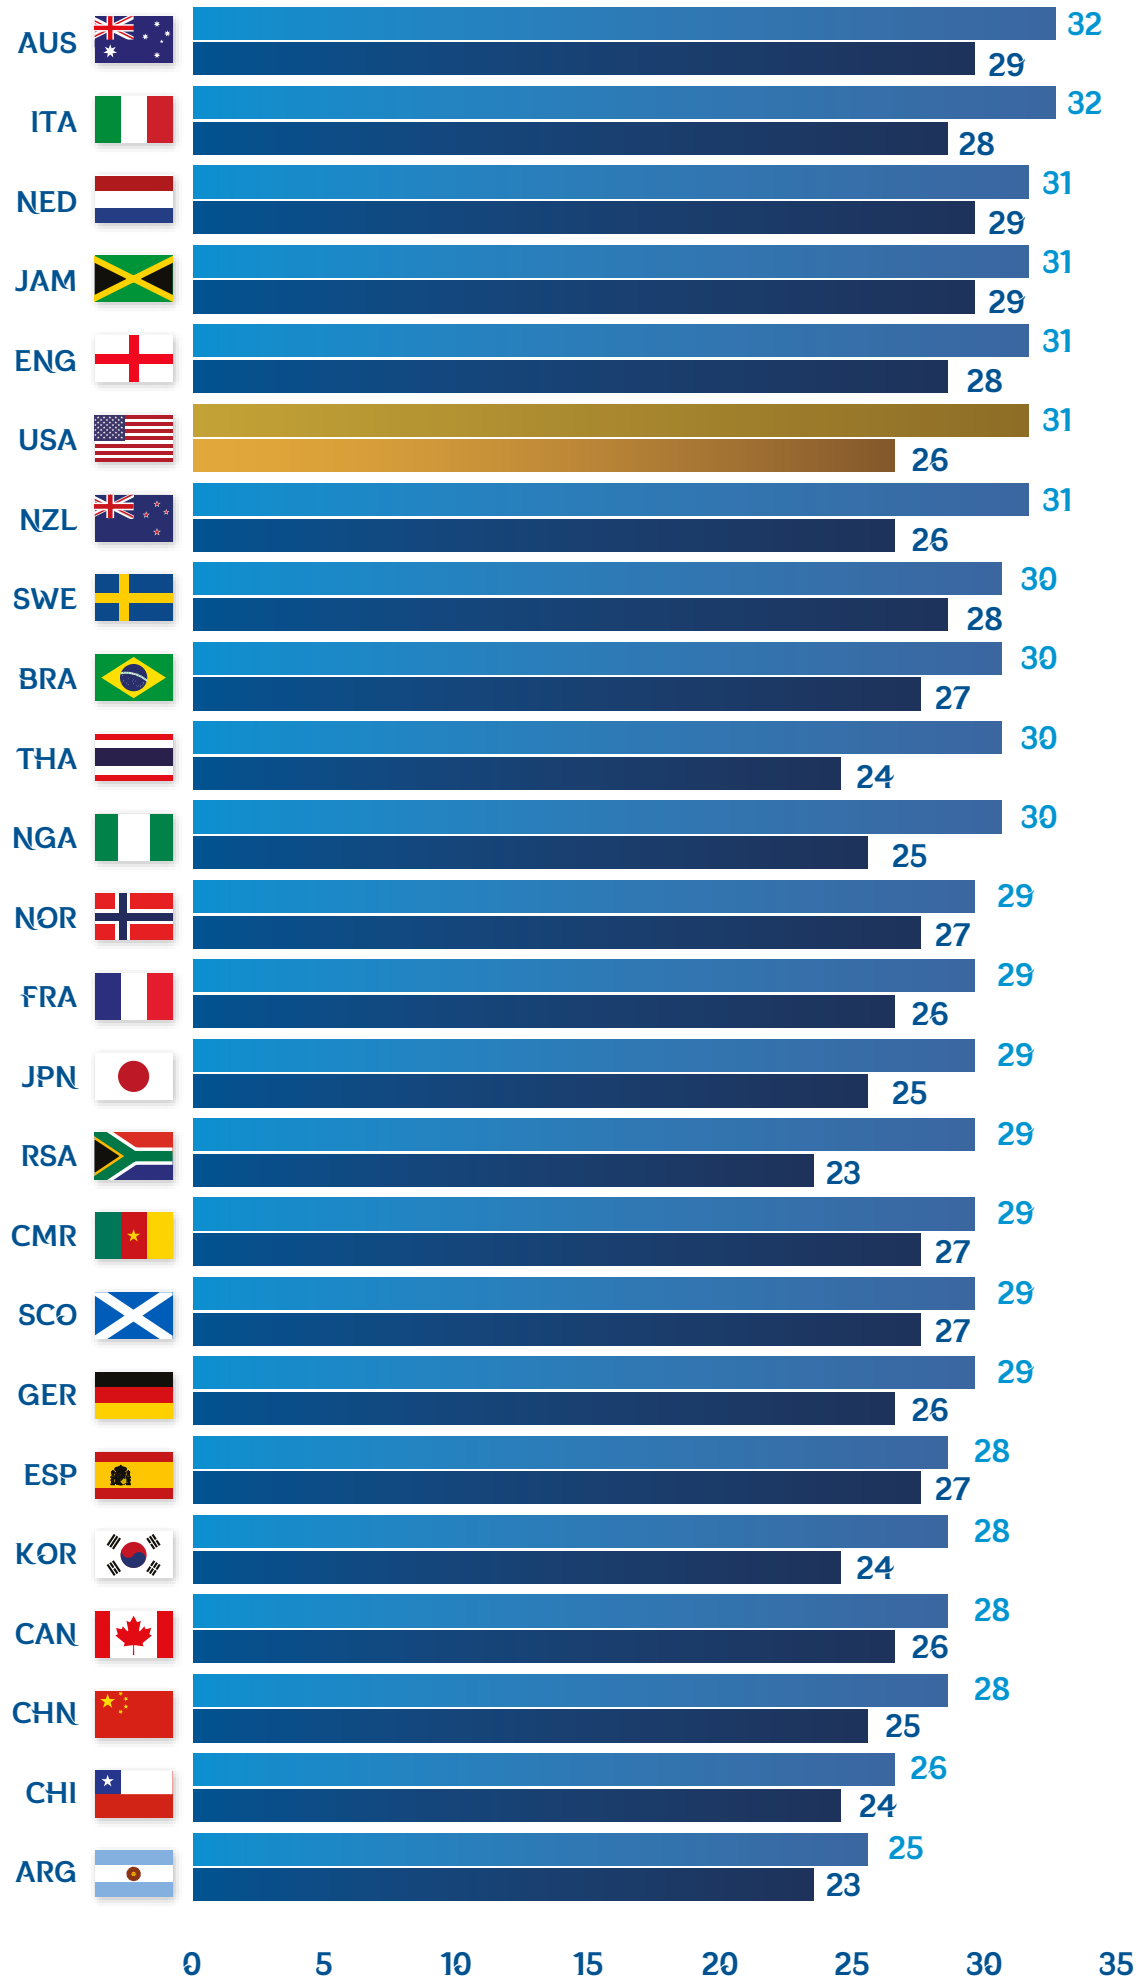

Compactness in and out of possession (m²)

Tournament averages

FIFA WWC 2019

Team length in and out of possession (m)

Tournament averages

FIFA WWC 2019

Depth of last defender in and out of possession (m)

Tournament averages