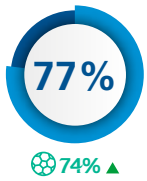

Team passing accuracy

Team passes 505

Final third	75%	115
Middle third	79%	264
Defensive third	81%	126