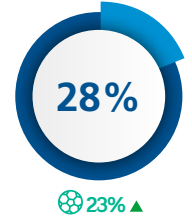

% of final-third entries leading to shots 28%

>23 km/h 1,848m

1,808m ▲

19-23 km/h 4,975m

4,958m ▲

13-19 km/h 22,465m

21,819m ▲

7-13 km/h 40,572m

39,401m ▲

0-7 km/h 40,477m

41,306m ▼

Total distance (km) 110.3

Distance >19 km/h 6,823

Distance >23 km/h 1,848

Activities >23 km/h 102