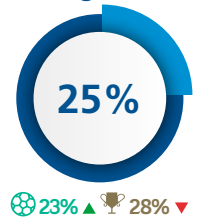

% of final-third entries leading to shots

Total distance (km) 109.2

Distance >19 km/h 6,164

Distance >23 km/h 1,419

Activities >23 km/h 79