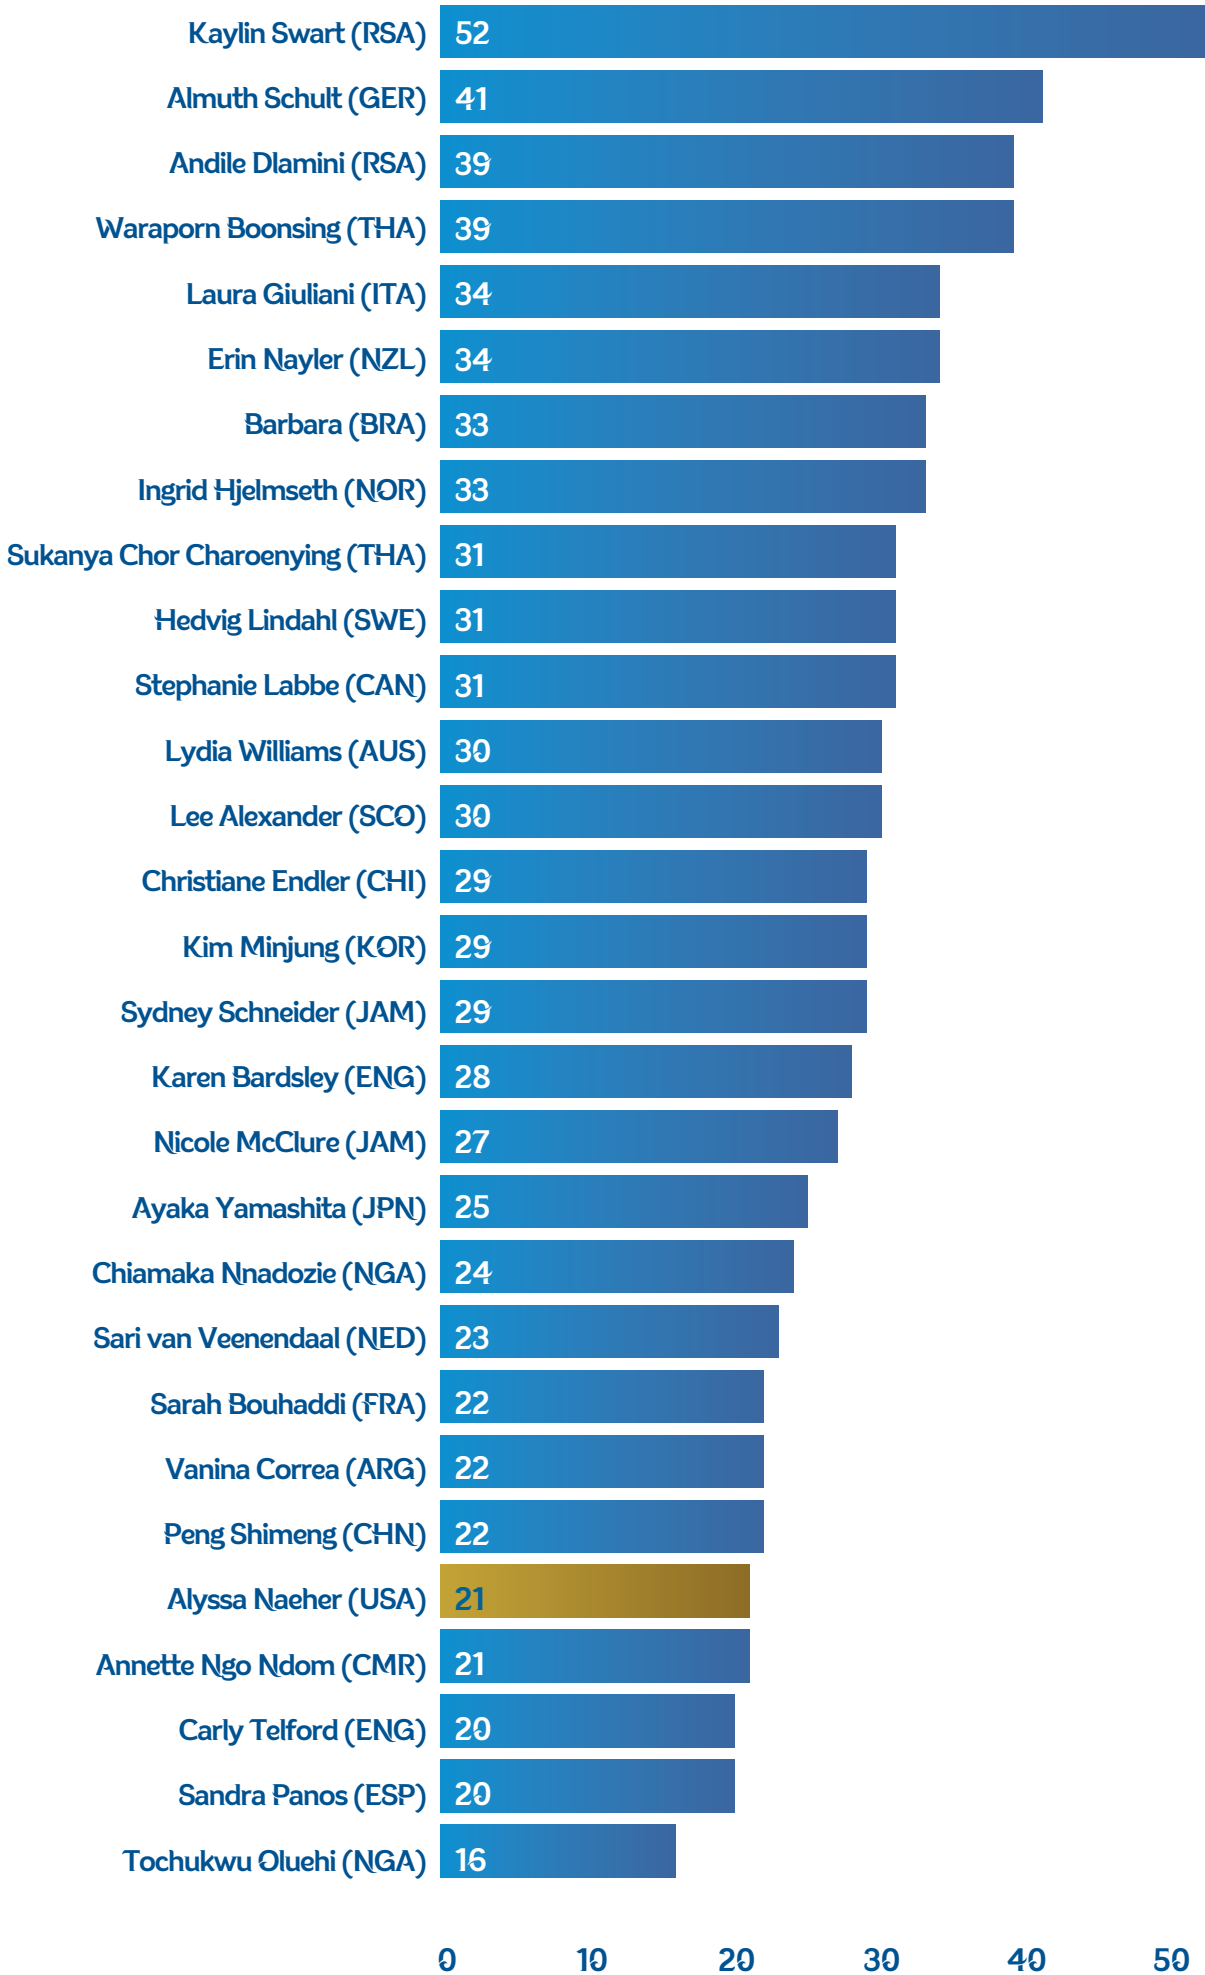

Tournament averages

FIFA WWC 2019

Number of activities above 23 km/h

Tournament averages

FIFA WWC 2019

Goalkeeper passes

Tournament averages

Goalkeeper pass length