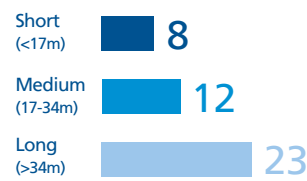

Team passing accuracy

Team passes 382

Goalkeeper passing success

Goalkeeper passes

Goalkeeper passing length