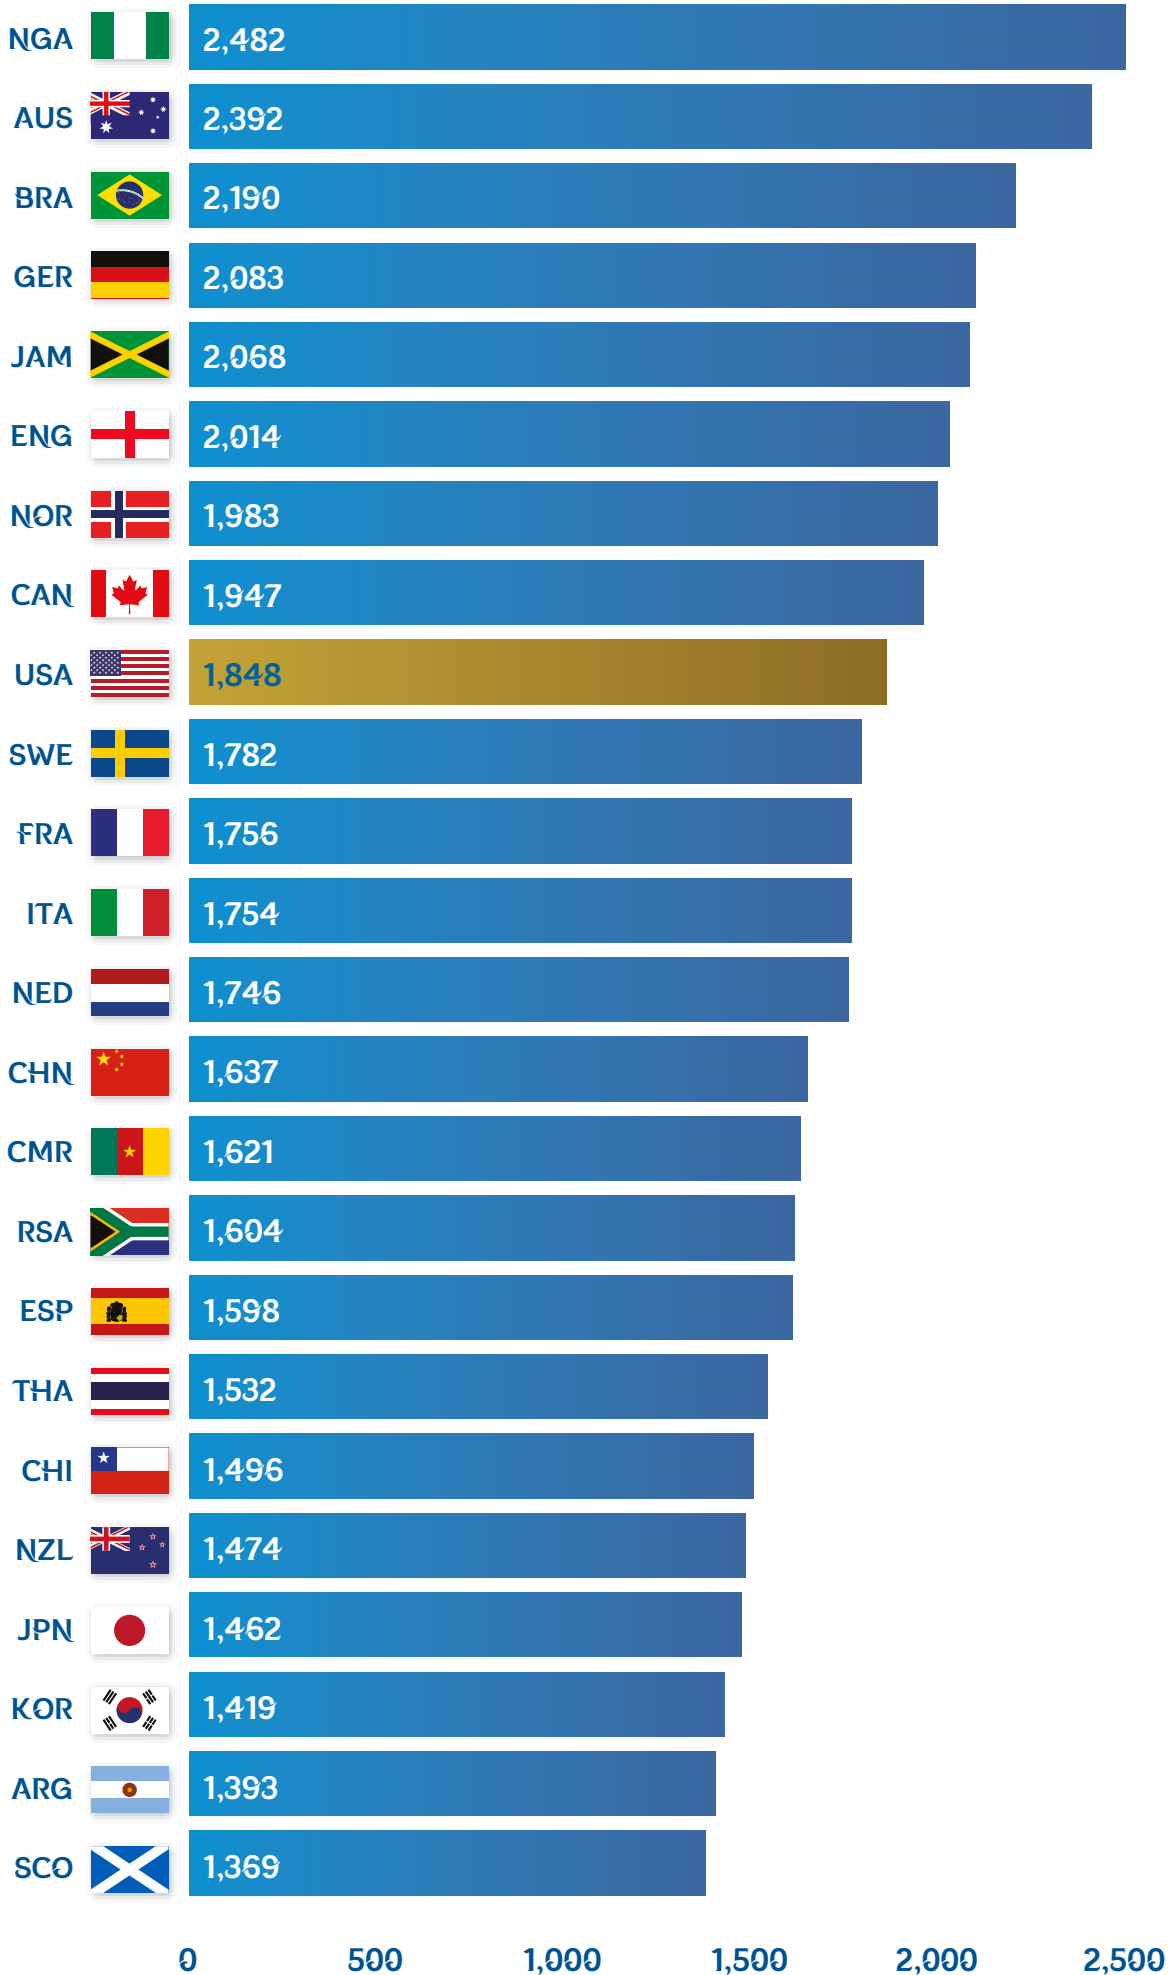

FIFA WWC 2019

Total distance covered (km)

Tournament averages

FIFA WWC 2019

Distance covered (m) >19 km/h

Tournament averages

FIFA WWC 2019

Distance covered (m) >23 km/h