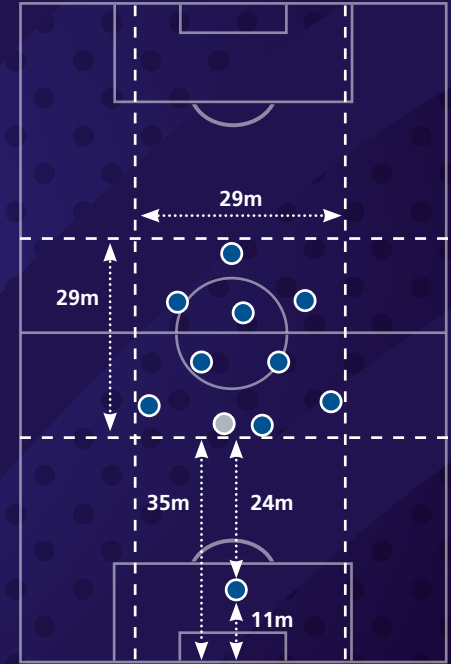

- Out of possession
- Deepest defender

The representation of player positions has been taken from one match. Team compactness and team shape data represents the team's tournament average.

Team passing accuracy