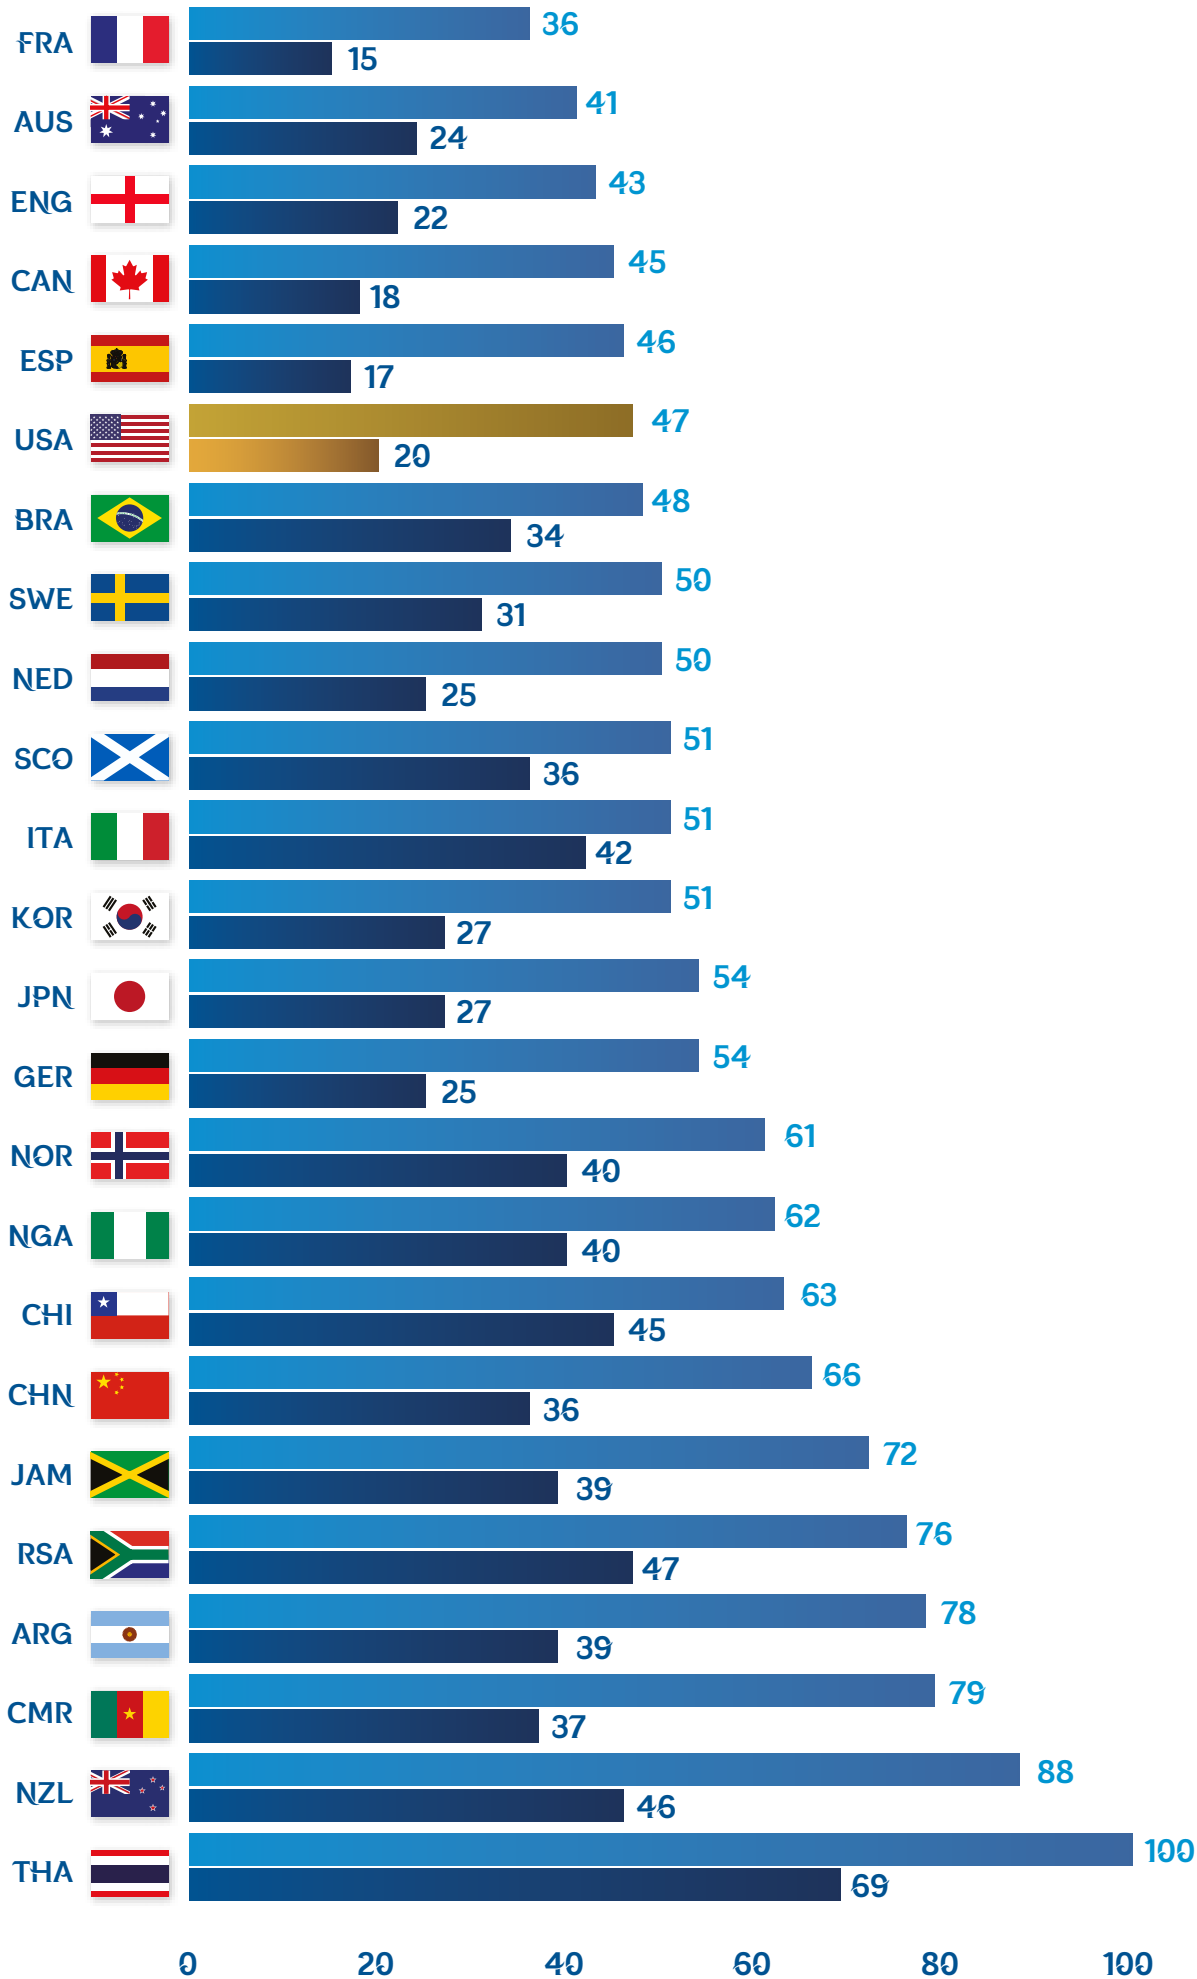

Final-third and penalty-area entries against