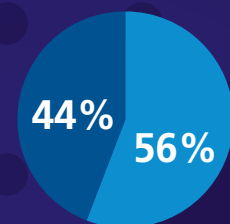

Tournament averages