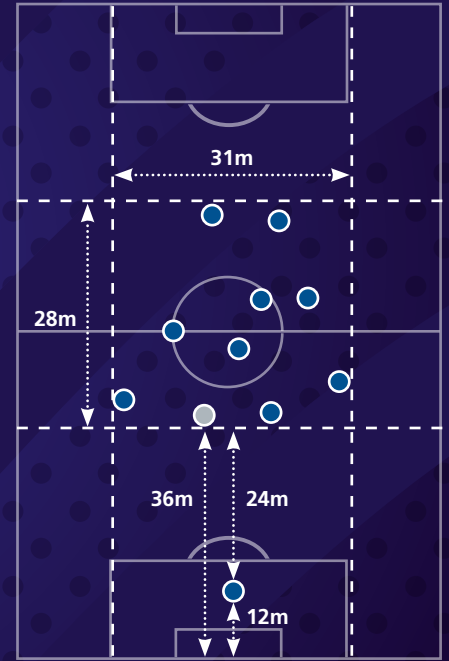

0 own-goals

- from corners 0
- from free kicks 2
- from penalties 1
- from throw-ins 0

Team compactness

- In possession
- Out of possession

Team shape

- In possession
- Deepest defender

- Out of possession
- Deepest defender