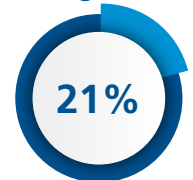

Own players bypassed

311 236

Own defenders bypassed

45 30

% of final-third entries leading to shots

23% 28%

>23 km/h

1,808m 1,848m