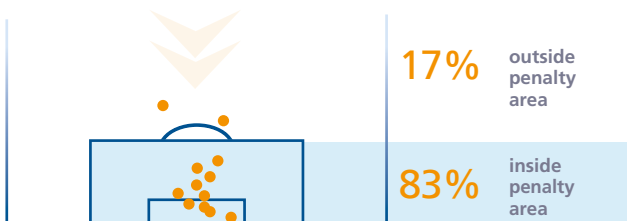

9 open-play goals
3 set-piece goals
0 own-goals

- from corners 1
- from free kicks 1
- from penalties 1
- from throw-ins 0

Team compactness

- In possession
- Out of possession

Team shape

- In possession
- Deepest defender