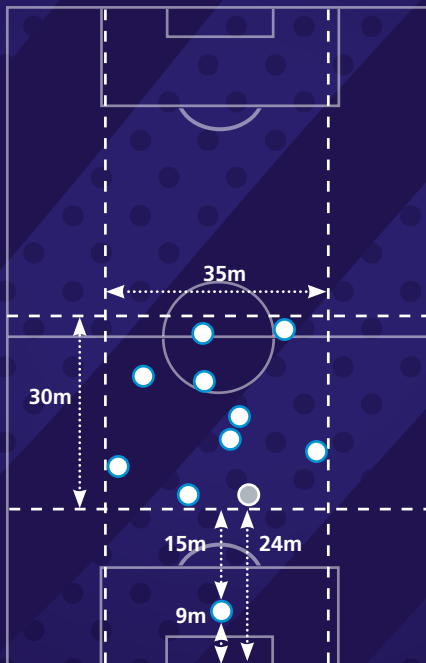

- 15 open-play goals
- 4 set-piece goals
- 1 own-goals

- from corners 0
- from free kicks 3
- from penalties 1
- from throw-ins 0

Team compactness

- In possession
- Out of possession

Team shape

- In possession
- Deepest defender