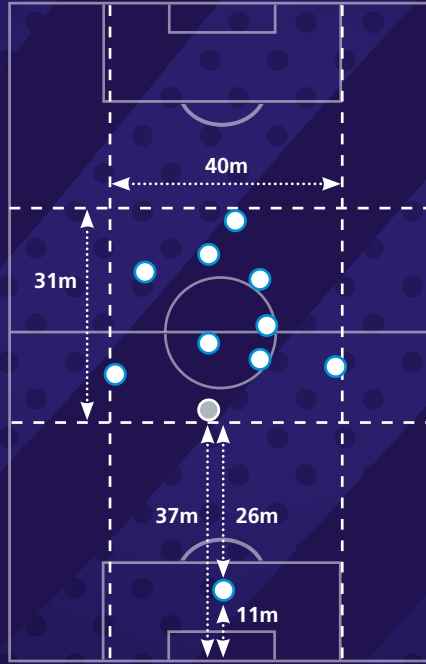

Team shape

- In possession
- Deepest defender