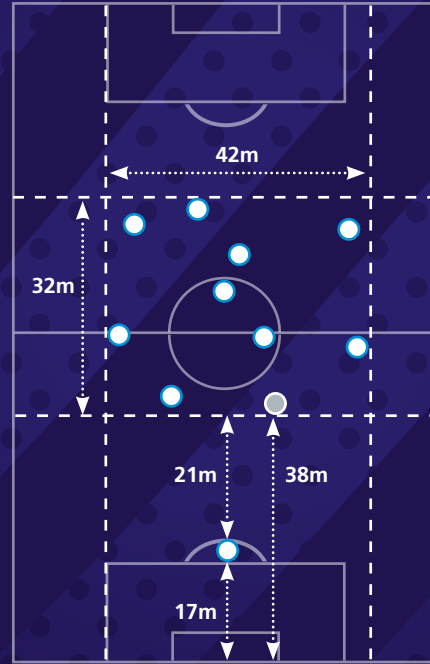

Team shape

- In possession
- Deepest defender