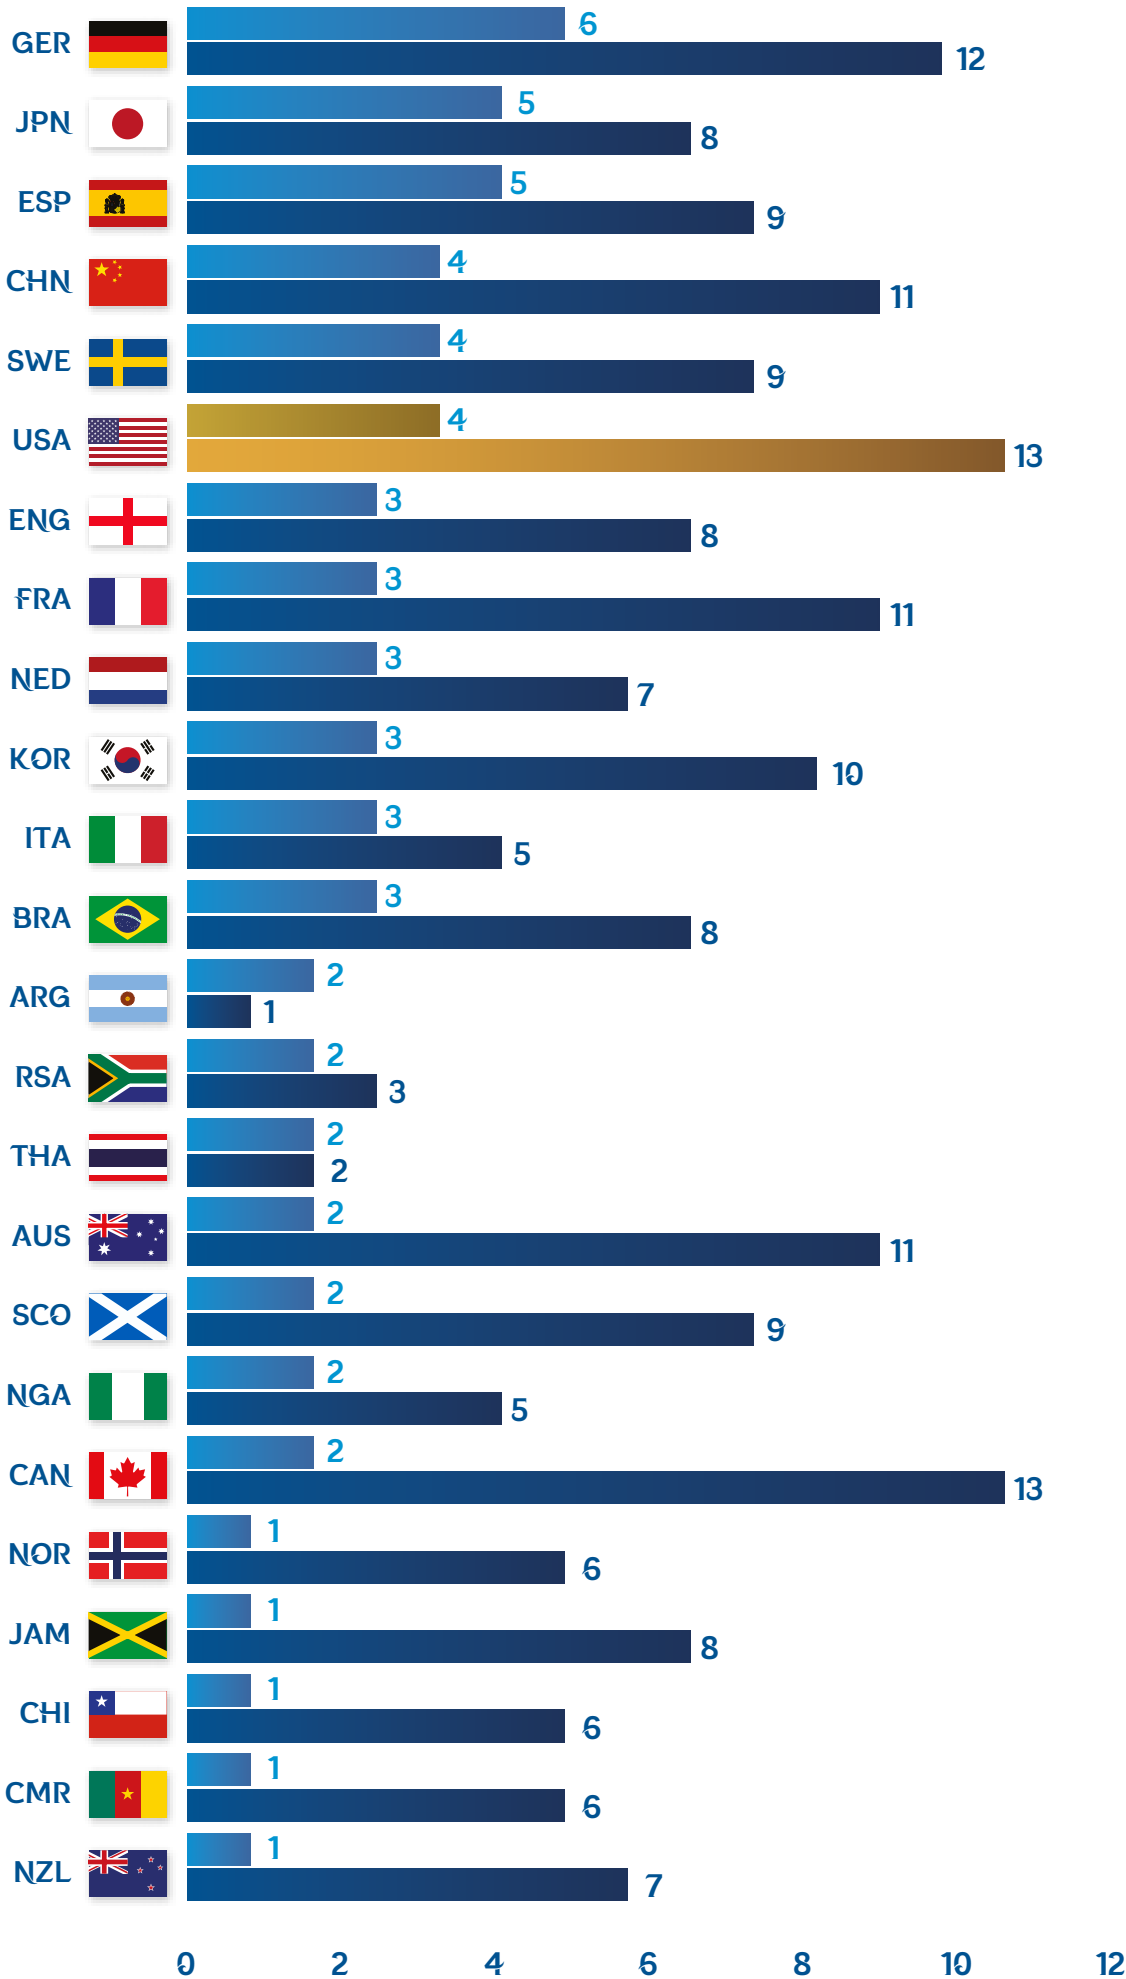

Inside and outside defensive line breaks