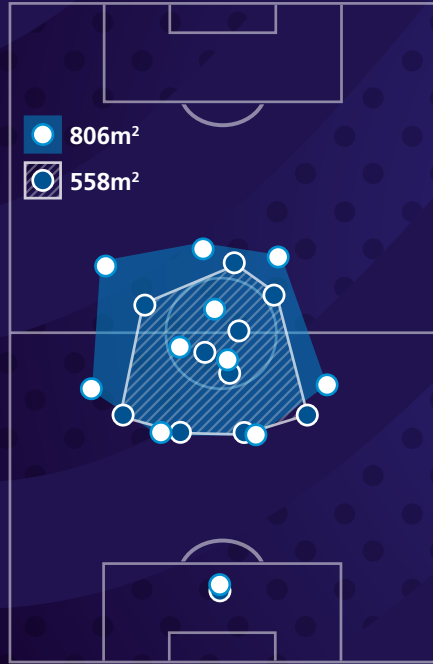

The representation of player positions has been taken from one match. Team compactness and team shape data represents the team's tournament average.

Team compactness

- In possession
- Out of possession