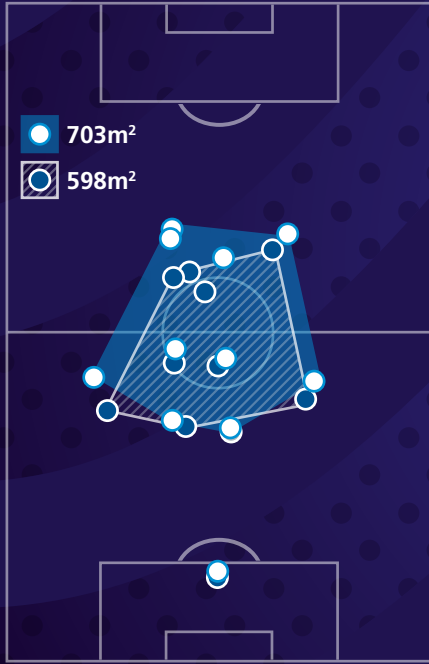

Team compactness

- In possession
- Out of possession

Team shape

- In possession
- Deepest defender

- Out of possession
- Deepest defender

The representation of player positions has been taken from one match. Team compactness and team shape data represents the team's tournament average.