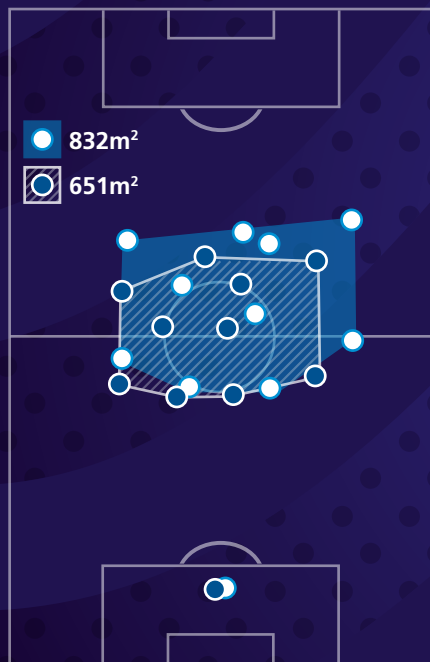

The representation of player positions has been taken from one match. Team compactness and team shape data represents the team's tournament average.

Team compactness

- In possession
- Out of possession