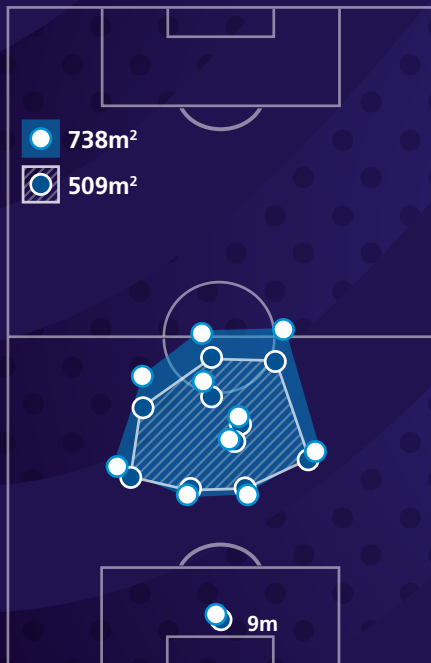

- 15 open-play goals
- 4 set-piece goals
- 1 own-goals

- from corners 0
- from free kicks 3
- from penalties 1
- from throw-ins 0

Team compactness

- In possession
- Out of possession

Team shape

- In possession
- Deepest defender