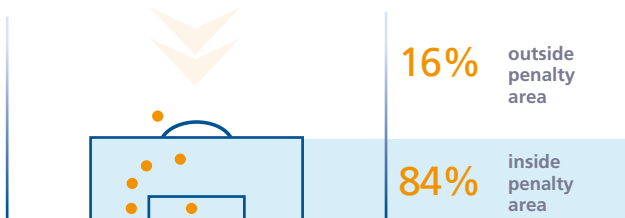

6

Goals conceded
Goal location