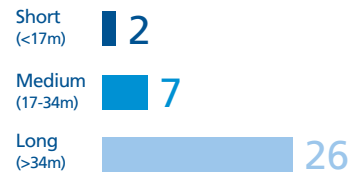

Goalkeeper passing length

Defensive line breaks

Inside line breaks	1
Outside line breaks	7

Defensive line breaks against

Inside line breaks	4
Outside line breaks	11

Attacking entries

Penalty-area entries	23
Final-third entries	49