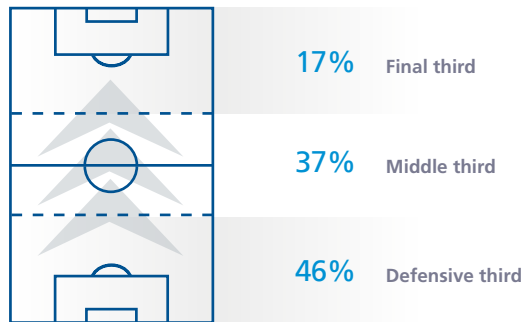

Average possession

40% Total

Shots per match

Shots per goal

Shots on target per match

2

Goals scored
Goal location