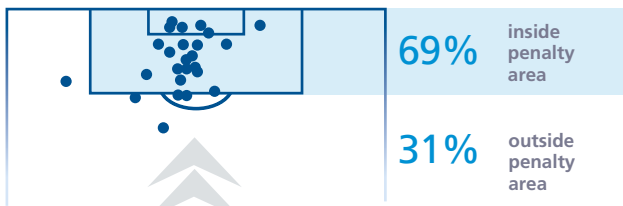

16 open-play goals

9 set-piece goals

1 own-goals

- from corners 3
- from free kicks 3
- from penalties 3
- from throw-ins 0

3

Goals conceded
Goal location