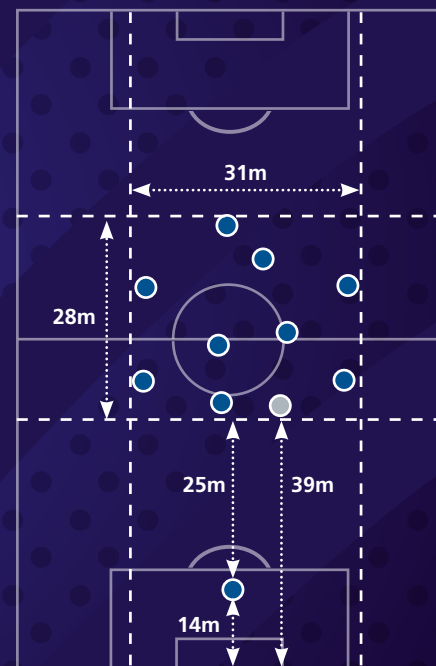

The representation of player positions has been taken from one match. Team compactness and team shape data represents the team's tournament average.

Team passing accuracy

Team passes 573

Goalkeeper passing success