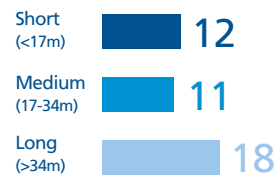

Team passes 513

Goalkeeper passing success

Goalkeeper passes 41

Goalkeeper passing length

Final third	76%	105
Middle third	74%	243
Defensive third	79%	165

Defensive line breaks

Inside line breaks	6
Outside line breaks	12