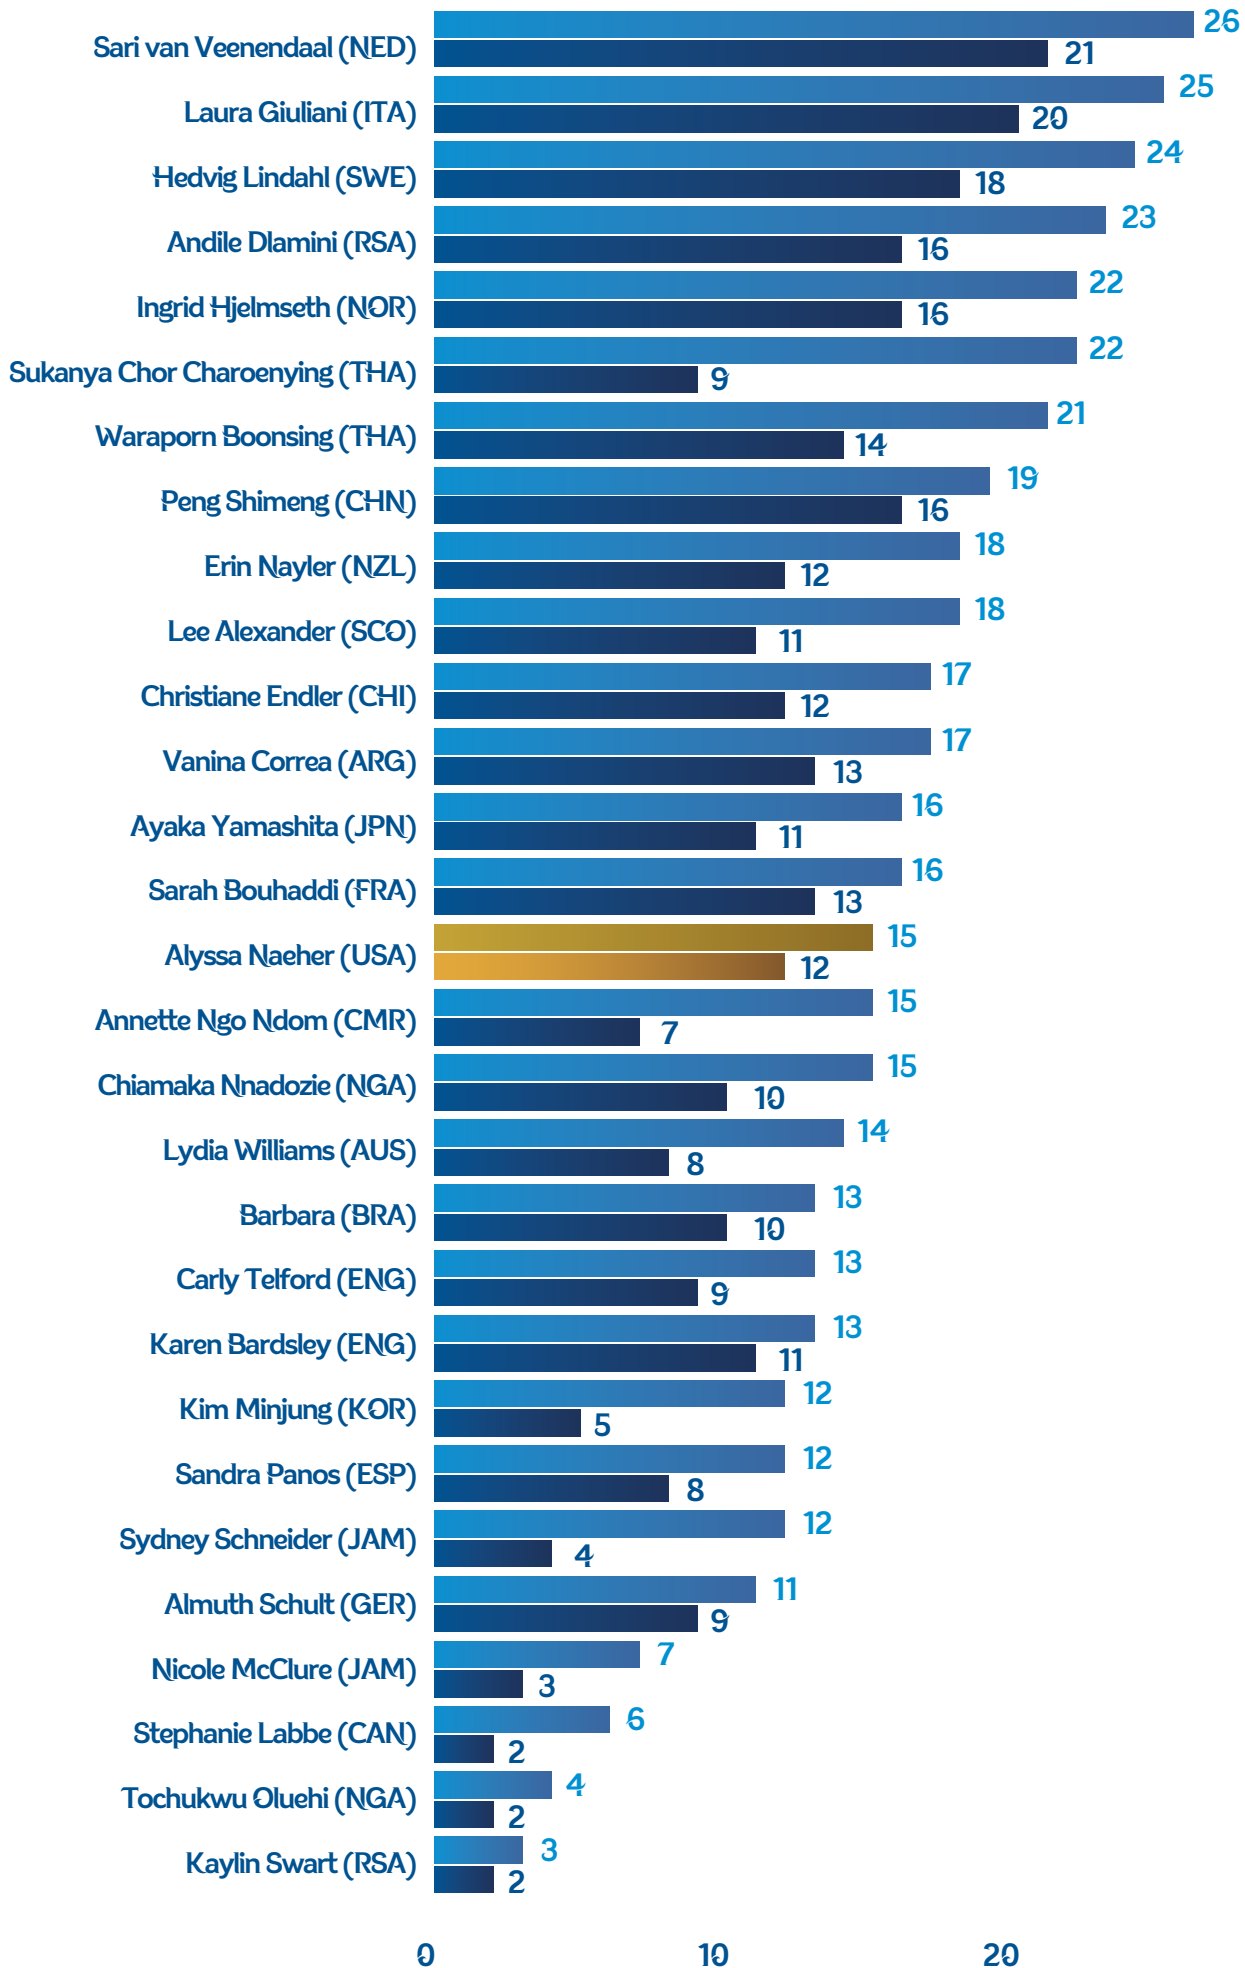

Tournament averages

FIFA WWC 2011

FIFA WWC 2015

FIFA WWC 2019

Goalkeeper saves

Goalkeeper depth in and out of possession (m)

Tournament averages

FIFA AWARDS