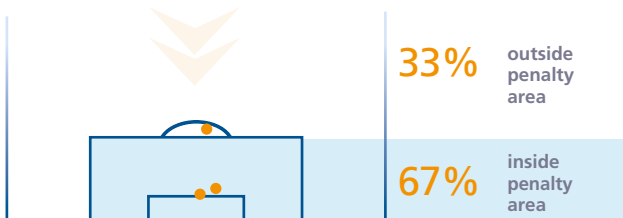

2 open-play goals

1 set-piece goals

0 own-goals

- from corners 0
- from free kicks 1
- from penalties 0
- from throw-ins 0