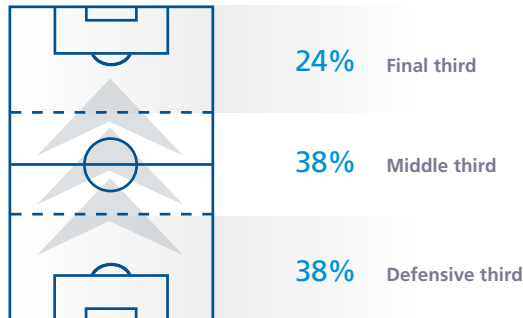

Average possession

48% Total

Shots per match

Shots per goal

Shots on target per match

Shots on target per goal

5