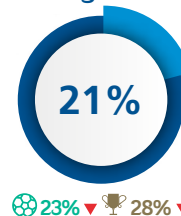

Final-third entries	45
Penalty-area entries	18

56 ▼ 47 ▼
31 ▼ 20 ▼

Opponents bypassed

Opposition defenders bypassed

Own players bypassed

Own defenders bypassed

% of final-third entries leading to shots

>23 km/h