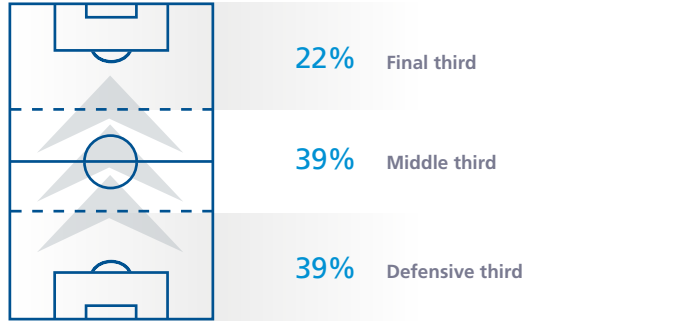

Average possession