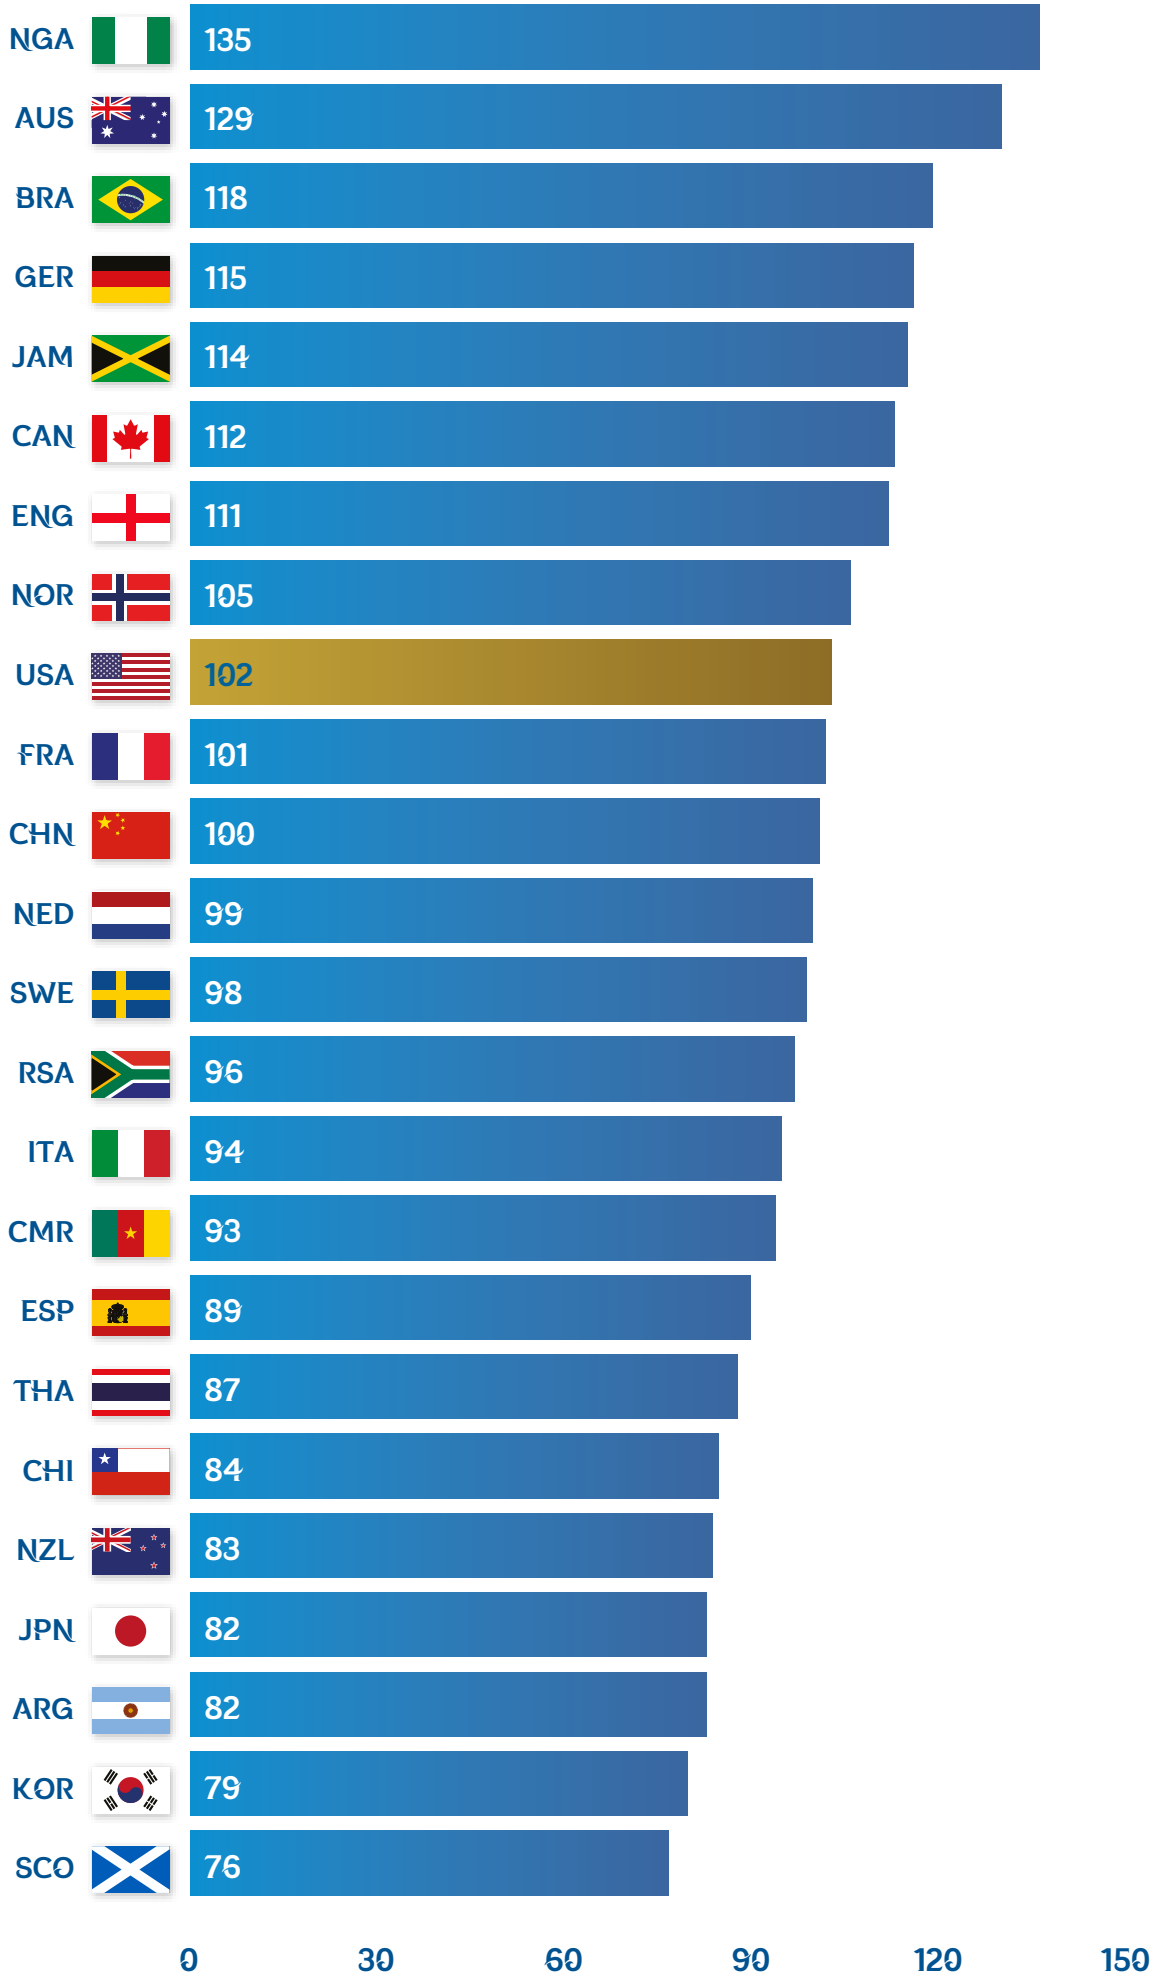

Tournament averages

FIFA WWC 2019

Number of activities above 23 km/h

Tournament averages

FIFA WWC 2019

Goalkeeper passes

Tournament averages

Goalkeeper pass length