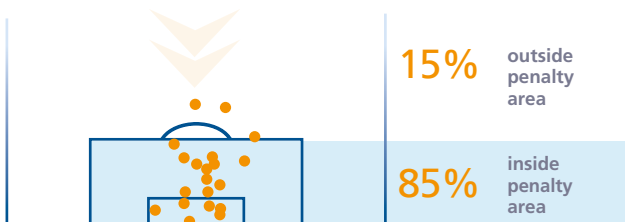

- 1 open-play goals
- 0 set-piece goals
- 0 own-goals

- from corners 0
- from free kicks 0
- from penalties 0
- from throw-ins 0

- 15 open-play goals
- 4 set-piece goals
- 1 own-goals

- from corners 0
- from free kicks 3
- from penalties 1
- from throw-ins 0