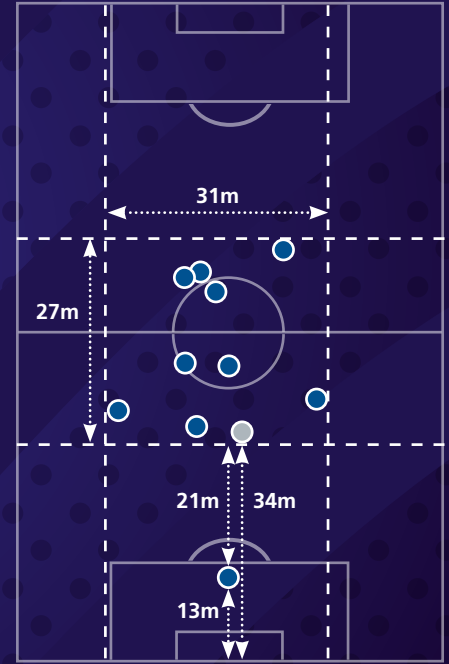

Team compactness

- In possession
- Out of possession

Team shape

- In possession
- Deepest defender

- Out of possession
- Deepest defender

The representation of player positions has been taken from one match. Team compactness and team shape data represents the team's tournament average.