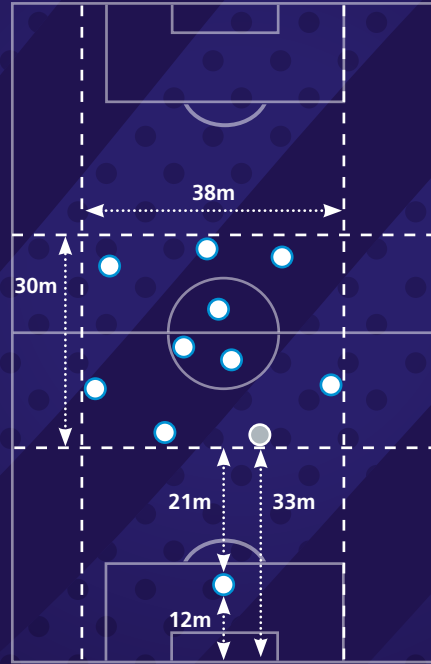

The representation of player positions has been taken from one match. Team compactness and team shape data represents the team's tournament average.

Team shape

- In possession
- Deepest defender