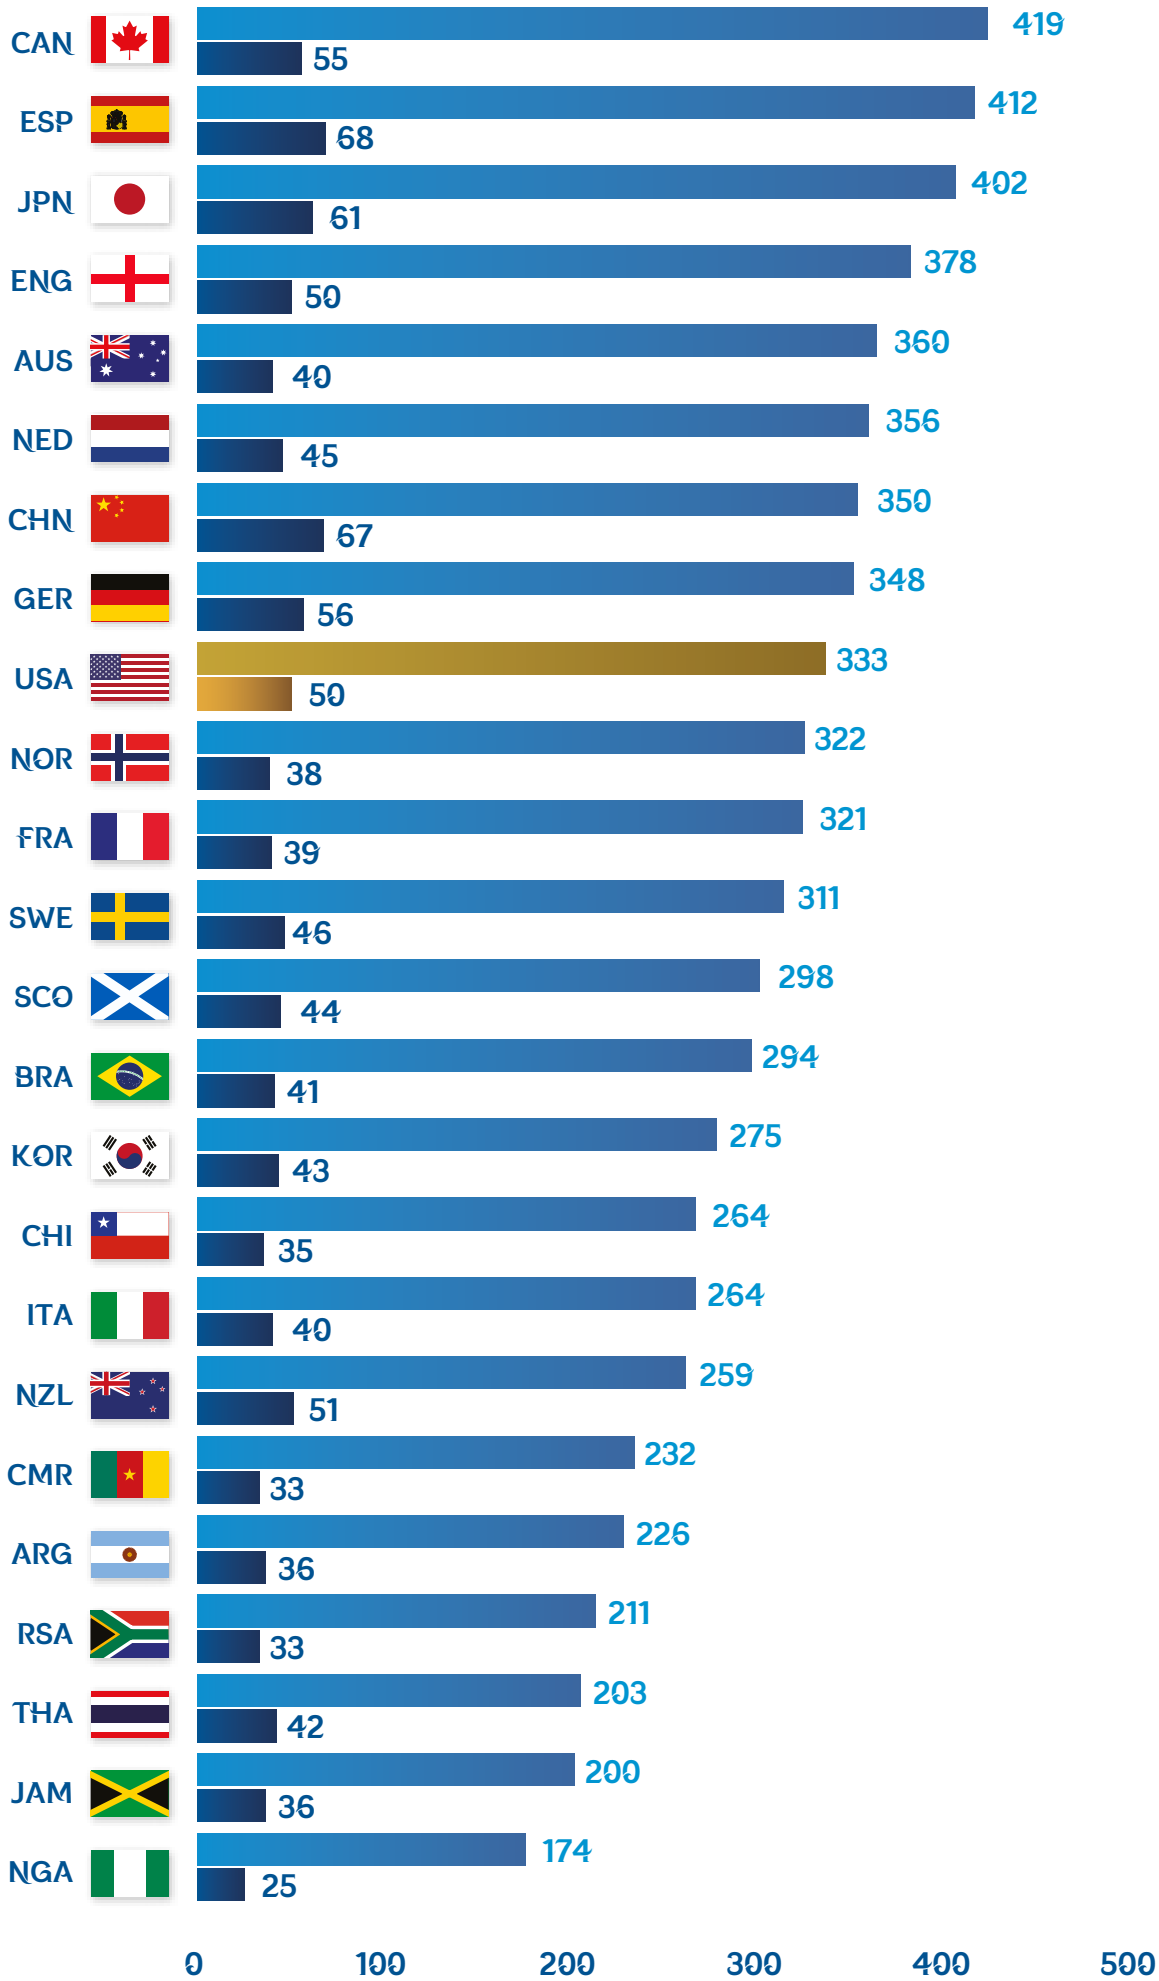

Opponents and opposition defenders bypassed