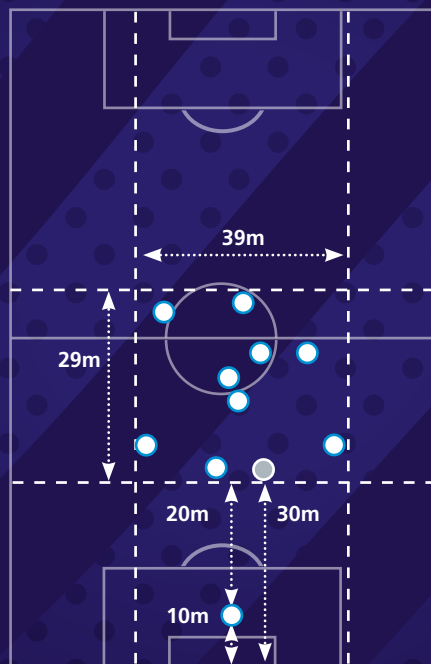

Team compactness

- In possession
- Out of possession

Team shape

- In possession
- Deepest defender

- Out of possession
- Deepest defender

The representation of player positions has been taken from one match. Team compactness and team shape data represents the team's tournament average.