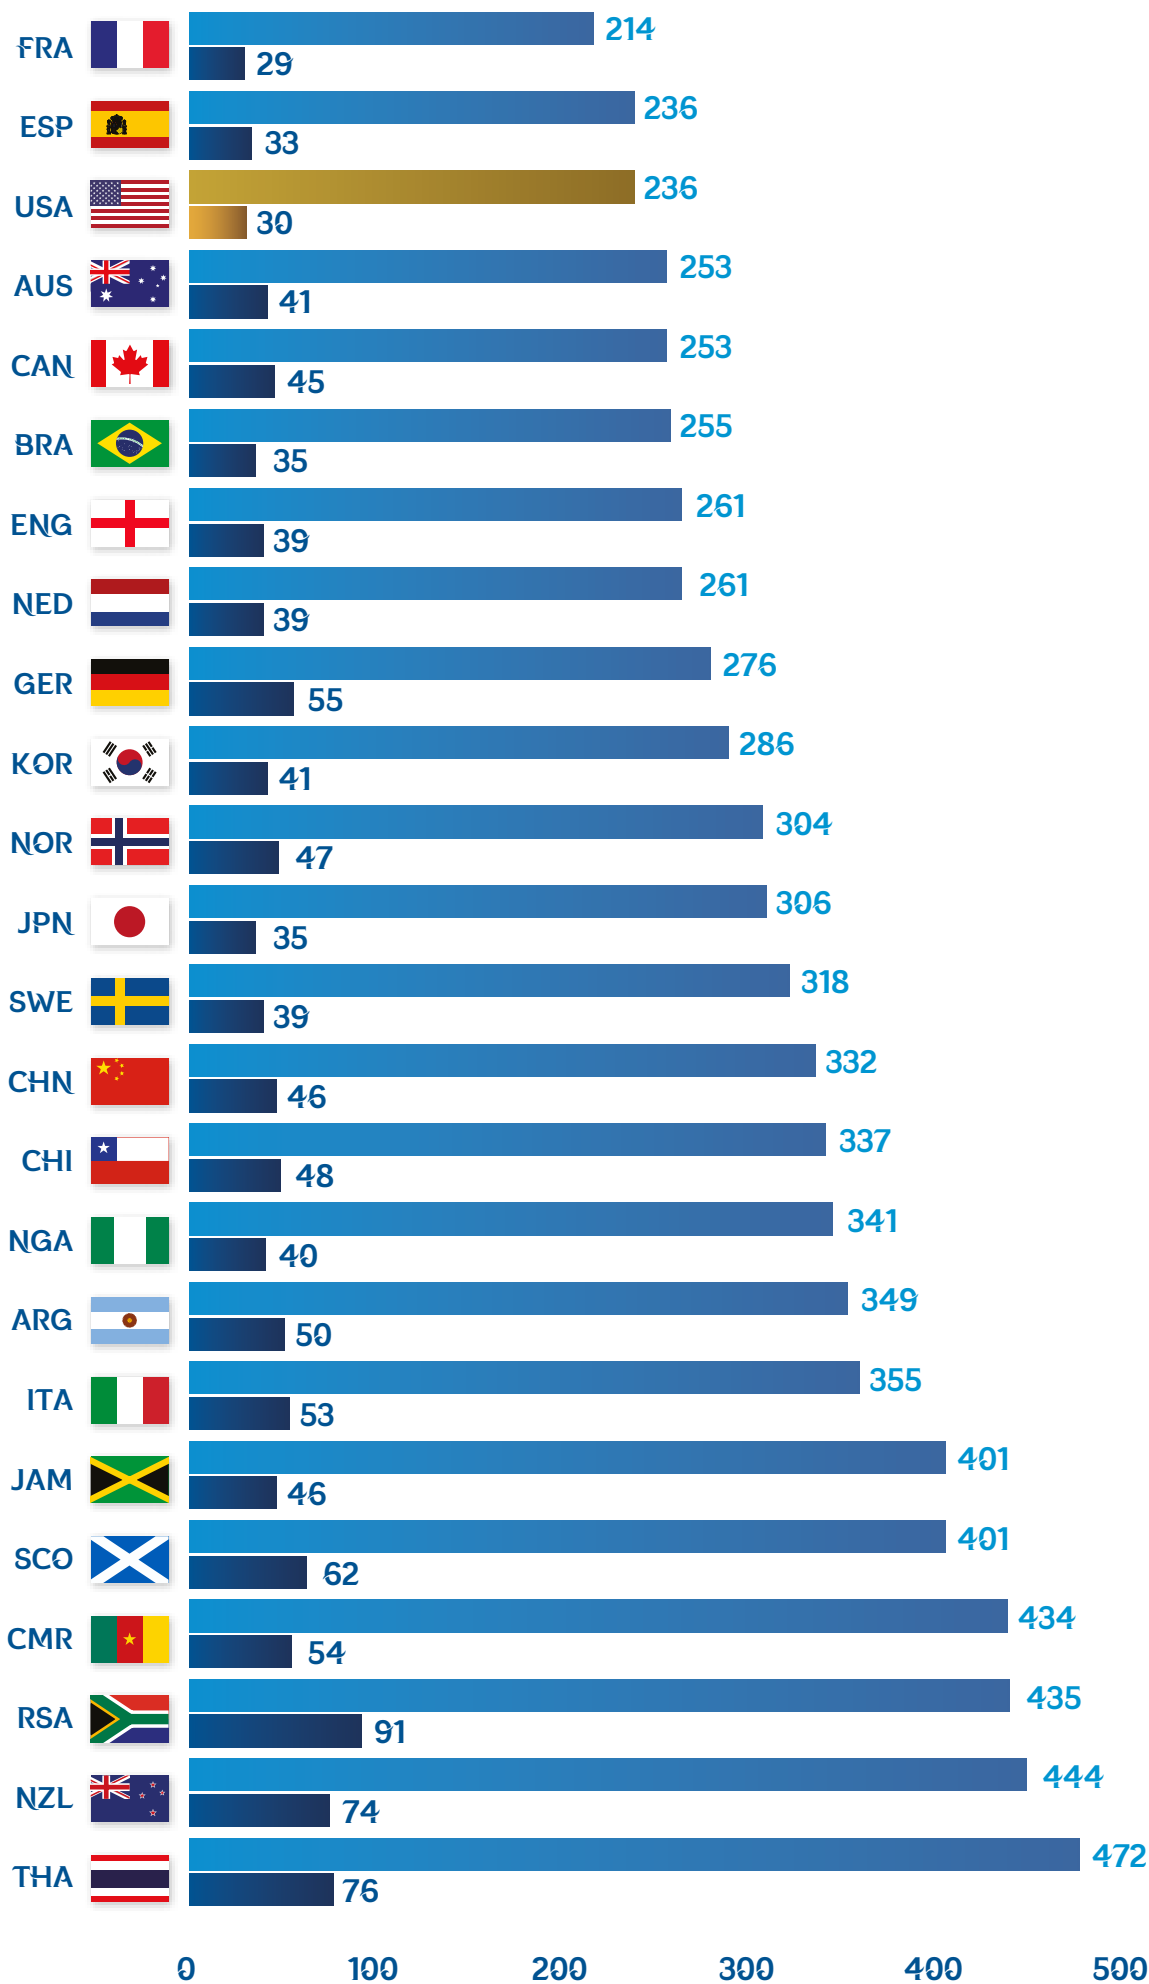

FIFA WWC 2019

Opponents bypassed
Opposition defenders bypassed

Own players and own defenders bypassed

Tournament averages

FIFA WWC 2019

Crosses and cross success %

Tournament averages

Final third and penalty area entries