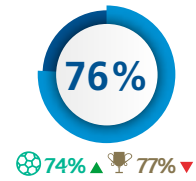

Final third	64%	61
Middle third	74%	211
Defensive third	82%	182