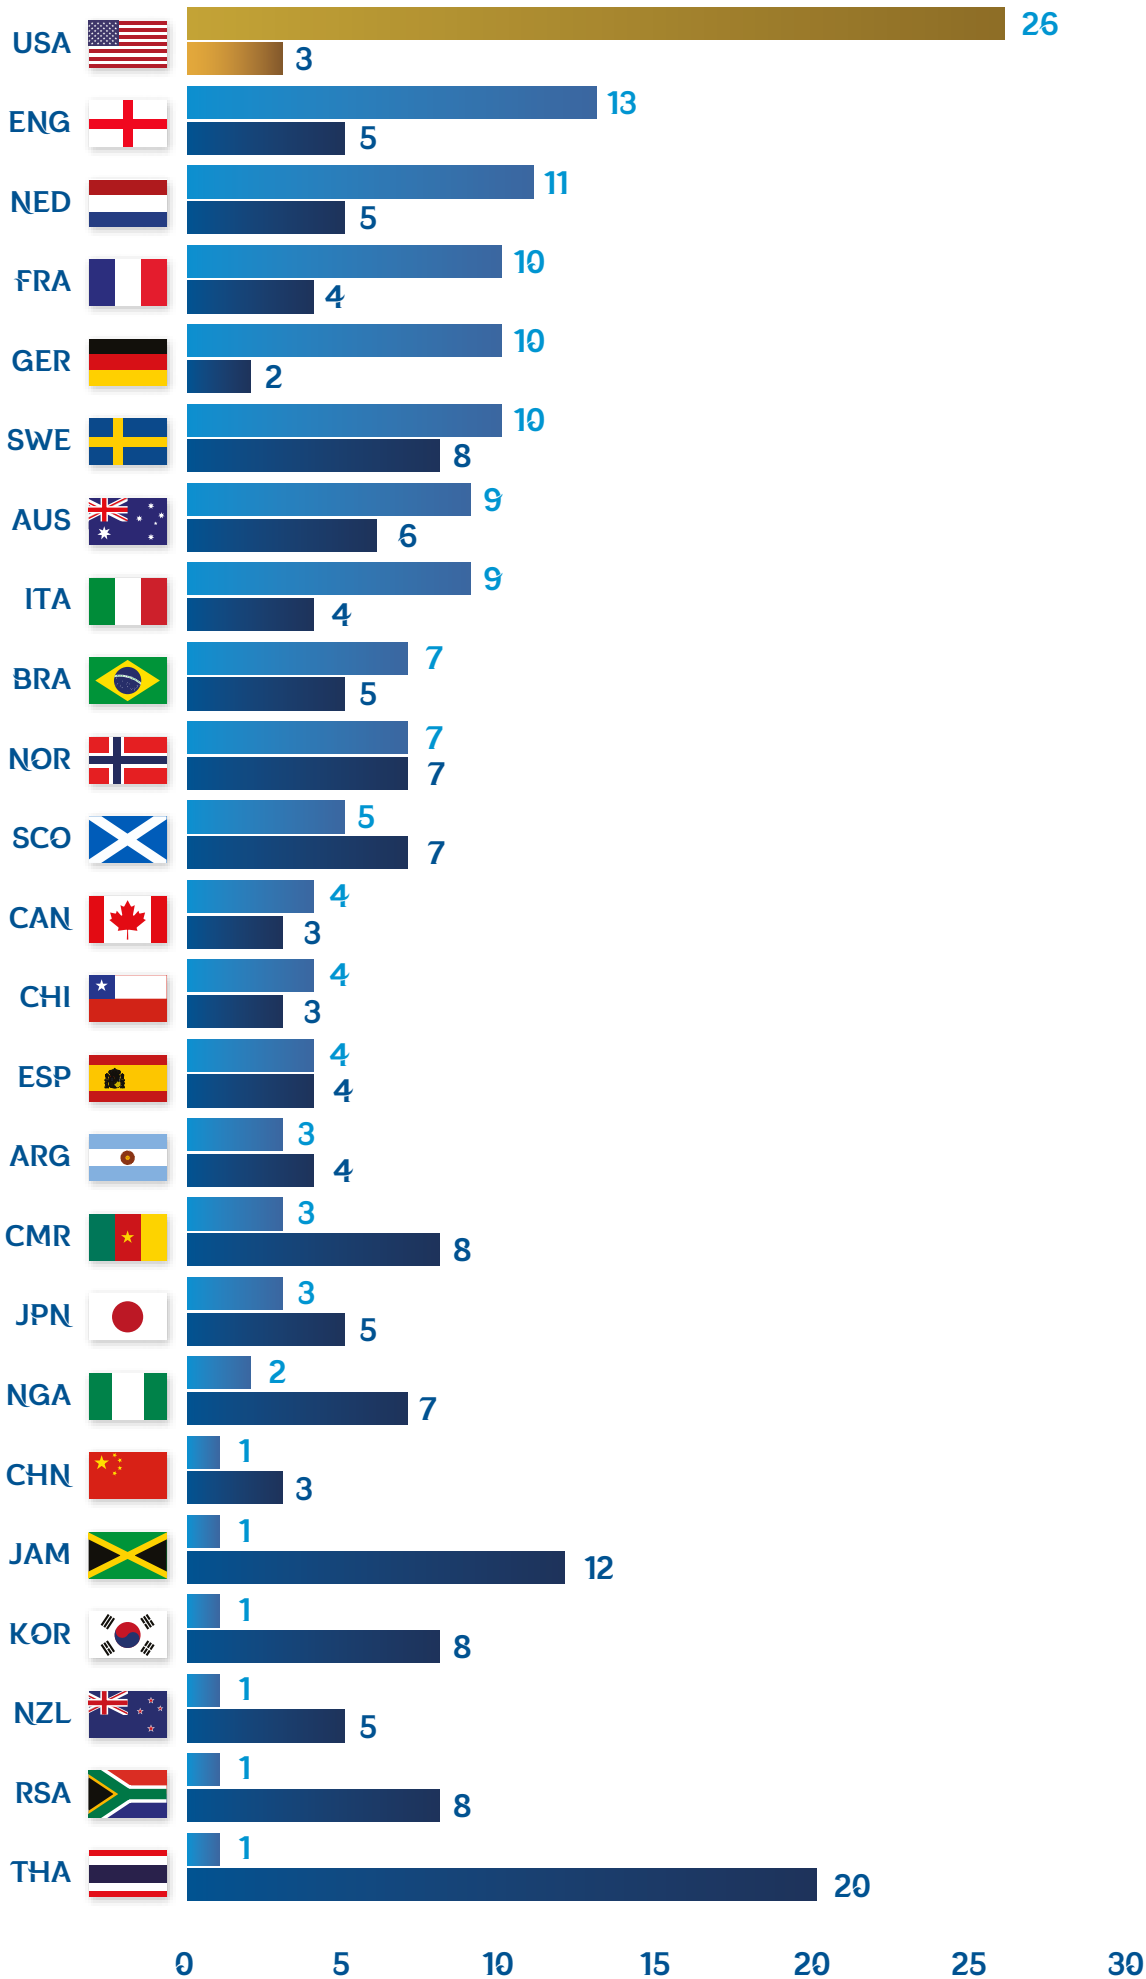

Compactness in and out of possession (m²)

Tournament averages

FIFA WWC 2019

Team length in and out of possession (m)

Tournament averages

FIFA WWC 2019

Depth of last defender in and out of possession (m)

Tournament averages