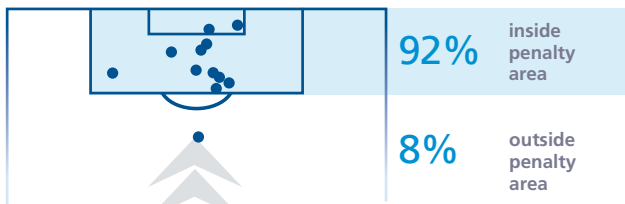

FIFA Women's World Cup France 2019™

7 June – 7 July

- GROUP STAGE
  11.06.2019
  CHI 0-2 SWE
  16.06.2019
  SWE 5-1 THA
  20.06.2019
  SWE 0-2 USA
- ROUND OF 16
  24.06.2019
  SWE 1-0 CAN
- QUARTER-FINAL
  29.06.2019
  GER 1-2 SWE
- SEMI-FINAL
  03.07.2019
  NED 1-0 SWE
  Netherlands win after extra time
- MATCH FOR THIRD PLACE
  06.07.2019
  ENG 1-2 SWE

Head coach
GERHARDSSON Peter (SWE)

Technical staff
WIKMAN Magnus (Assistant coach)
HÅKANSSON Tomas (Goalkeeping coach)
EKBLOM Pontus (Fitness coach)

FIFA Women's World Cup France 2019™ squad

	NO.	NAME	CLUB (COUNTRY)	MINS	G	A
GOALKEEPERS	1	LINDAHL Hedvig	Chelsea FCW (ENG)	660	0	
	12	FALK Jennifer	Kopparbergs/Göteborg FC (SWE)	0	0	
	21	MUSOVIC Zecira	FC Rosengard (SWE)	0	0	
DEFENDERS	2	ANDERSSON Jonna	Chelsea FCW (ENG)	99	0	
	3	SEMBRANT Linda	Montpellier HSC (FRA)	660	1	1
	4	GLAS Hanna	Paris Saint-Germain FC (FRA)	597	0	
	5	FISCHER Nilla	VfL Wolfsburg (GER)	546	0	
	6	ERIKSSON Magdalena	Chelsea FCW (ENG)	561	0	1
	13	ILESTEDT Amanda	1. FFC Turbine Potsdam (GER)	132	0	
MIDFIELDERS	15	BJORN Nathalie	FC Rosengard (SWE)	177	0	
	7	JANOOGY Madelen	Piteå IF (SWE)	95	1	
	9	ASLLANI Kosovare	Linköpings FC (SWE)	604	3	1
	14	RODDAR Julia	Kopparbergs/Göteborg FC (SWE)	0	0	
	16	ZIGIOTTI Julia	Kopparbergs/Göteborg FC (SWE)	176	0	
	17	SEGER Caroline	C FC Rosengard (SWE)	612	0	
	22	SCHOUGH Olivia	Djurgårdens IF DFF (SWE)	77	0	
FORWARDS	23	RUBENSSON Elin	Kopparbergs/Göteborg FC (SWE)	415	1	1
	8	HURTIG Lina	Linköpings FC (SWE)	270	1	
	10	JAKOBSSON Sofia	Montpellier HSC (FRA)	570	2	
	11	BLACKSTENIUS Stina	Linköpings FC (SWE)	535	2	1
	18	ROLFO Fridolina	FC Bayern München (GER)	349	1	
	19	ANVEGARD Anna	Växjö DFF (SWE)	103	0	1
	20	LARSSON Mimmi	Linköpings FC (SWE)	22	0	

NO. = Squad number; = Clean sheets; MINS = Minutes played; G = Goals; A = Assists.

Average possession

48% Total

Shots per match

Shots per goal

Shots on target per match