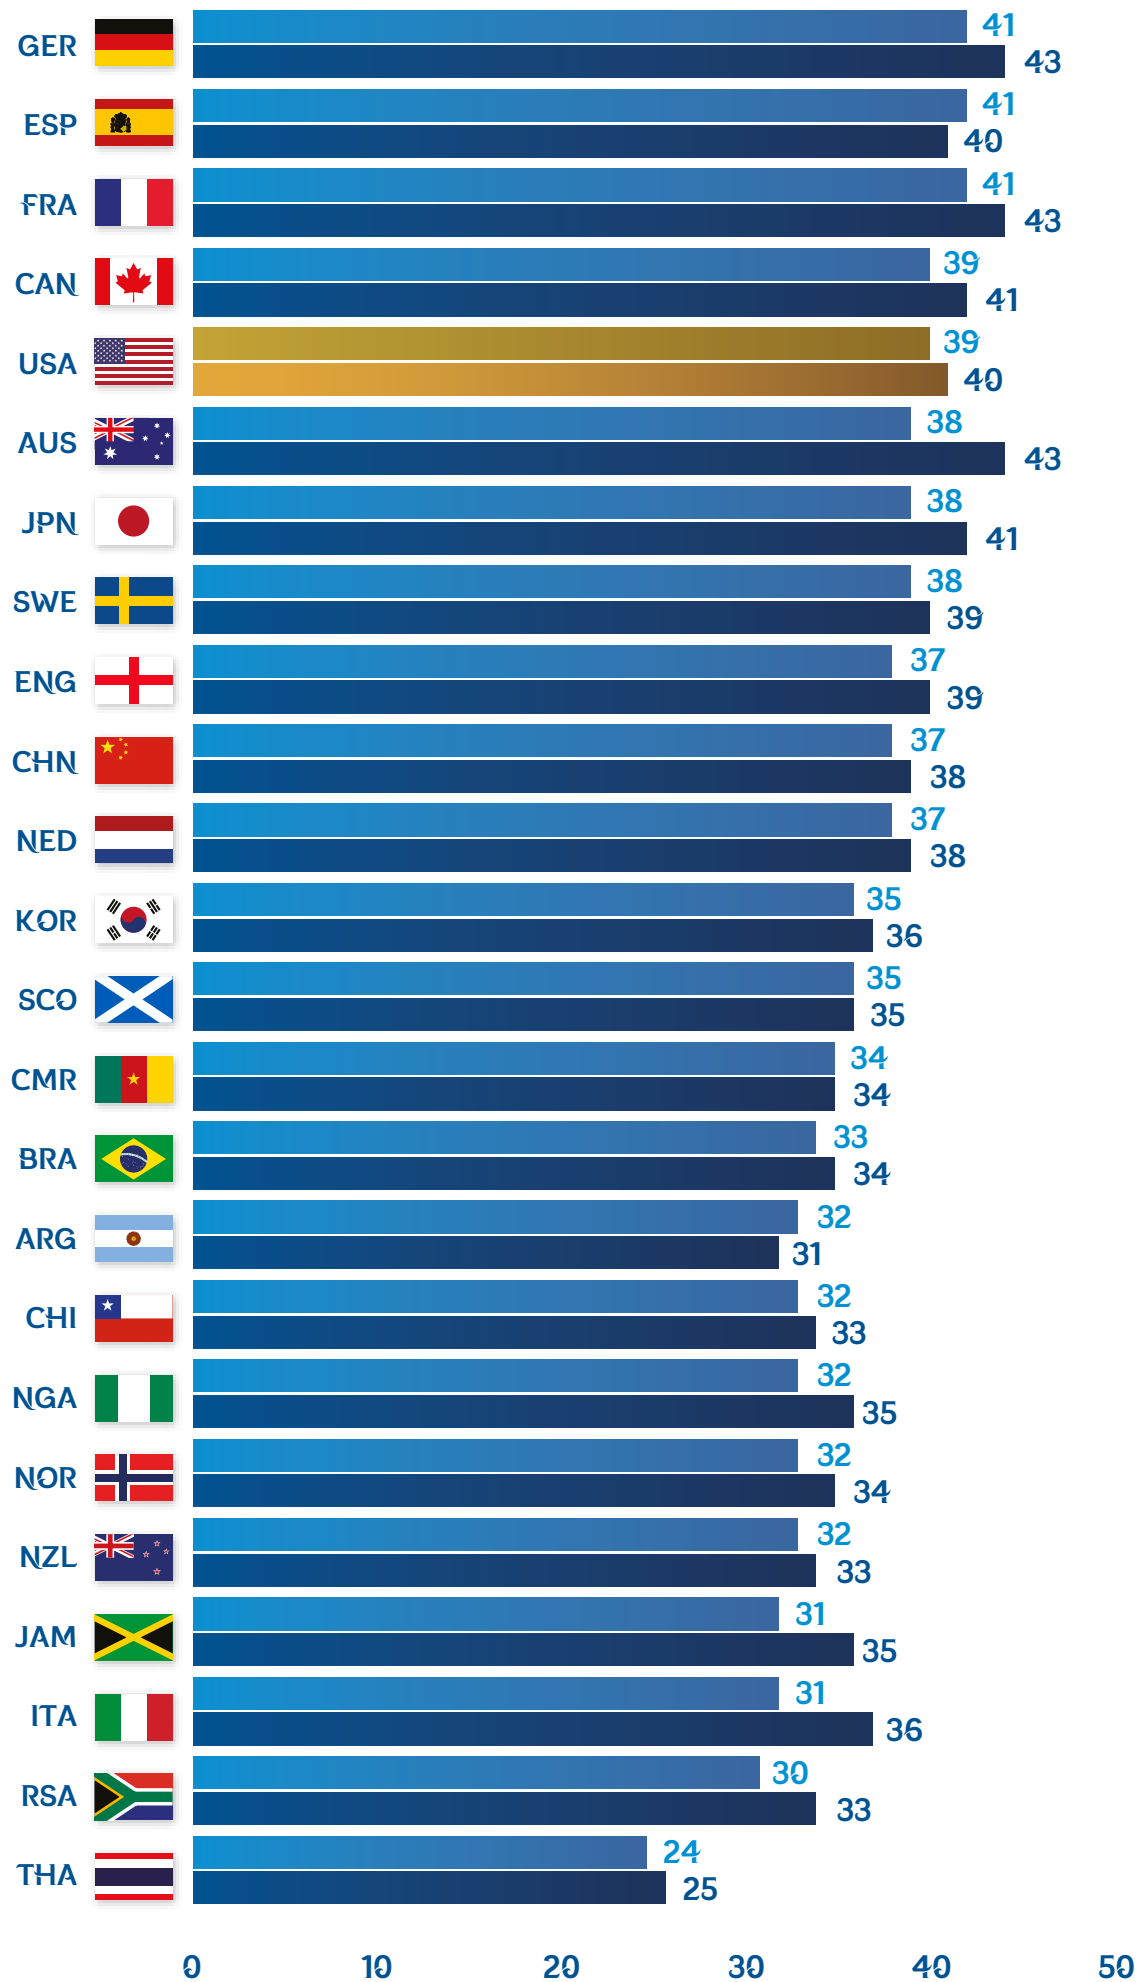

Compactness in and out of possession (m²)

Tournament averages

FIFA WWC 2019

Team length in and out of possession (m)

Tournament averages

FIFA WWC 2019

Depth of last defender in and out of possession (m)

Tournament averages