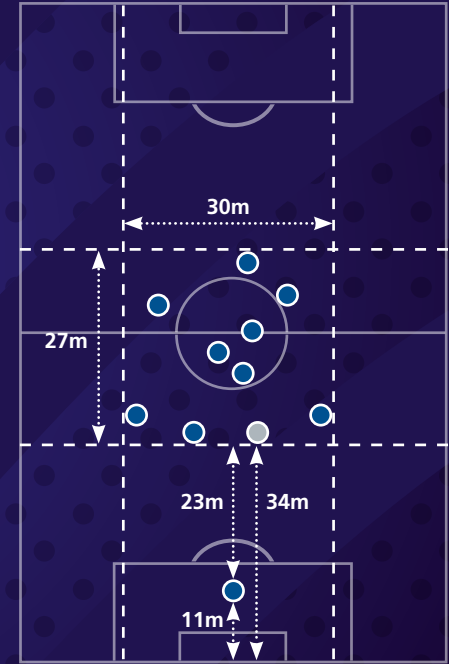

The representation of player positions has been taken from one match. Team compactness and team shape data represents the team's tournament average.

Team passing accuracy

Team passes 432

Goalkeeper passing success