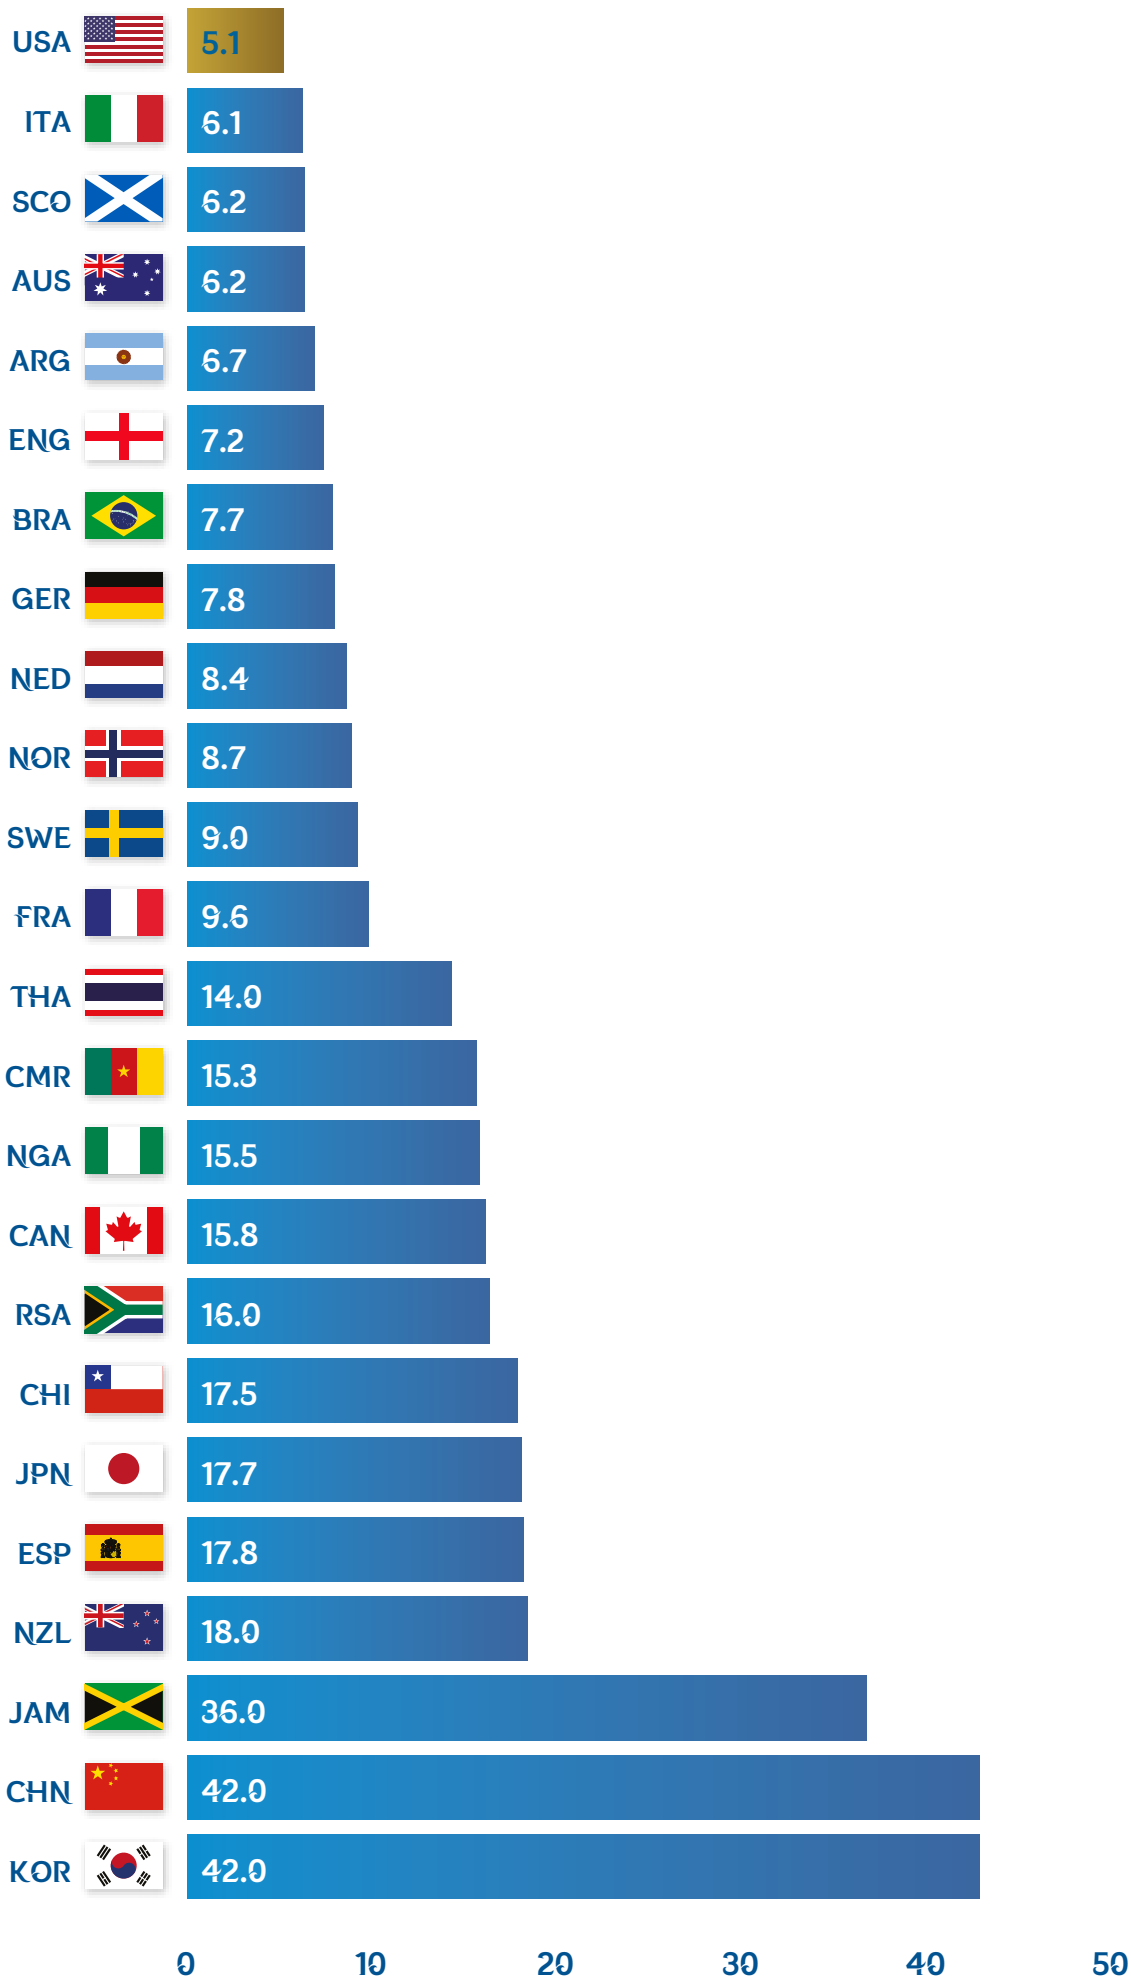

Shots per goal