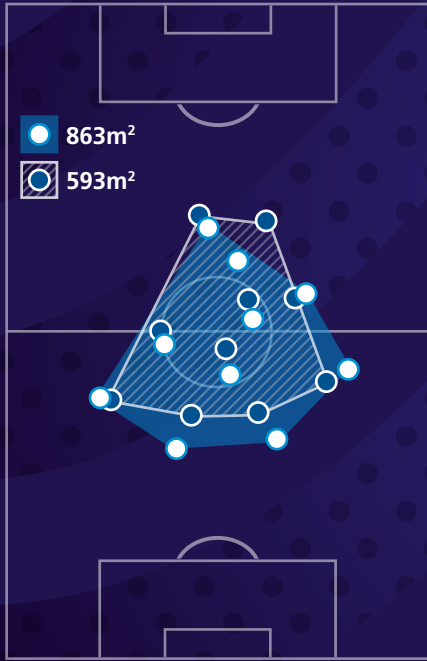

0 own-goals

- from corners 0
- from free kicks 2
- from penalties 1
- from throw-ins 0

Team compactness

- In possession
- Out of possession

Team shape

- In possession
- Deepest defender

- Out of possession
- Deepest defender