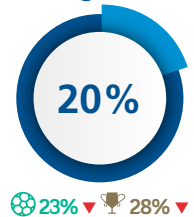

56 ▼ 47 ▲
31 ▼ 20 ▲

Opponents bypassed

Opposition defenders bypassed

Own players bypassed

Own defenders bypassed

% of final-third entries leading to shots

>23 km/h

19-23 km/h