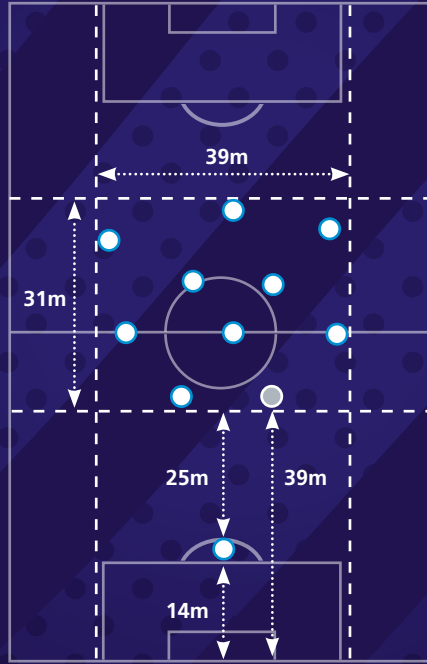

1 set-piece goals

0 own-goals

- from corners 0
- from free kicks 1
- from penalties 0
- from throw-ins 0

Team compactness

- In possession
- Out of possession

Team shape

- In possession
- Deepest defender

- Out of possession
- Deepest defender