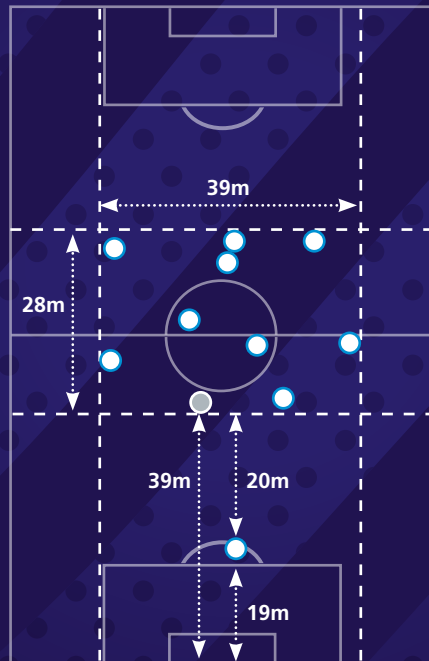

The representation of player positions has been taken from one match. Team compactness and team shape data represents the team's tournament average.

Team shape

- In possession
- Deepest defender