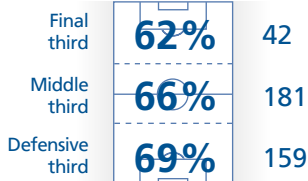

Team passing accuracy

Team passes 382

Goalkeeper passing success

Goalkeeper passes

Goalkeeper passing length