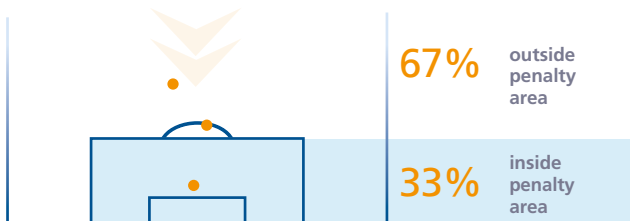

3 open-play goals
0 set-piece goals
0 own-goals

- from corners 0
- from free kicks 0
- from penalties 0
- from throw-ins 0