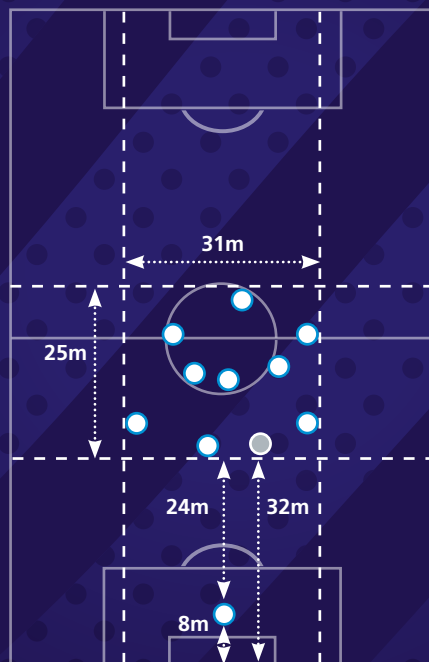

Team shape

- In possession
- Deepest defender