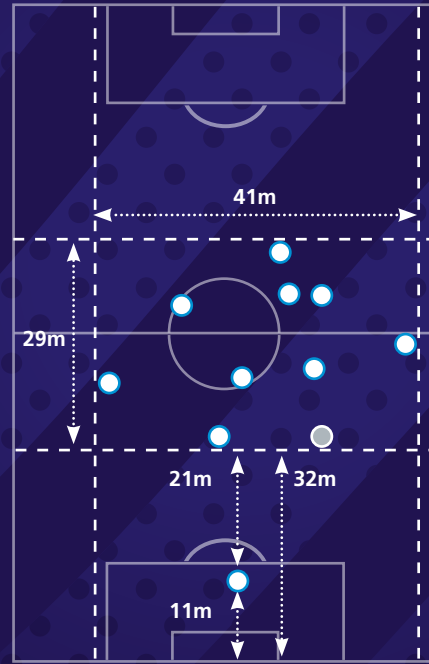

The representation of player positions has been taken from one match. Team compactness and team shape data represents the team's tournament average.

Team shape

- In possession
- Deepest defender