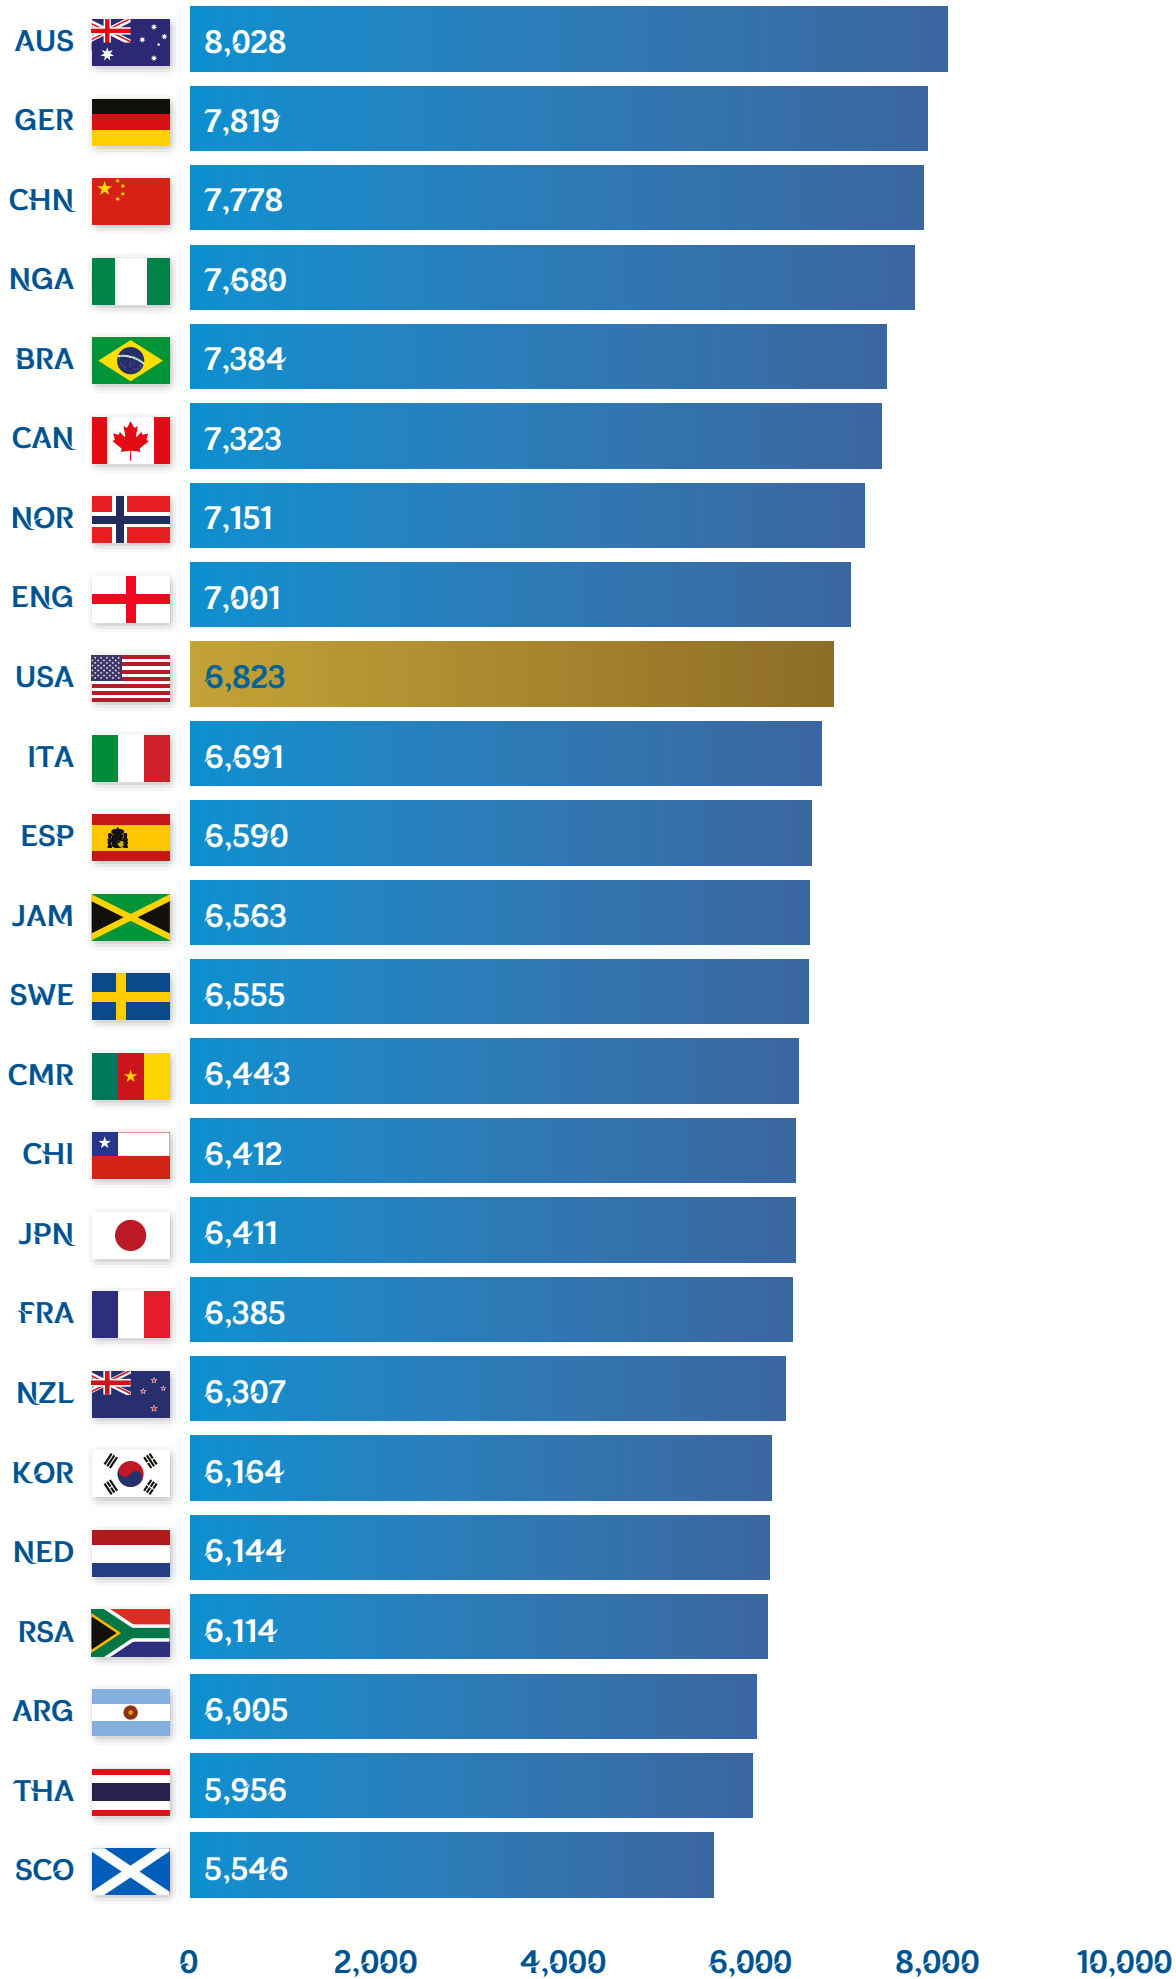

FIFA WWC 2019

Total distance covered (km)

Tournament averages

FIFA WWC 2019

Distance covered (m) >19 km/h

Tournament averages

FIFA WWC 2019

Distance covered (m) >23 km/h